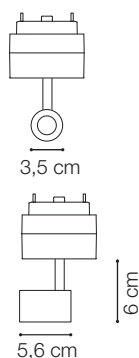

Code	223056
Item name	ARCA TRACK 05.5W 40° 4000K
Source	LED SMD CREE
Power	5,5W
Driver included	No
Driver available	On/Off
Lumen	460 Lm
MacAdam	3SDC
Beam	34°
CCT	4000K
CRI	≥80
UGR	<19
LED Life	50.000 h
Insulation class	Class III
IP	20
Material	Aluminum
Warranty	5 years
Net Weight	0,200 Kg
Volume	0,0015 m³
Base / Hole	9 x 3,3 cm

LINEAR SYSTEM

Extruded aluminum linear system compatible with a wide range of lighting fittings with magnetic fixing and mechanical safety lock. The system is anodized and varnished. It is available in black color and for different kind of installations: ceiling, suspension, or flush in plasterboard ceilings. Modules can be assembled according to the desired arrangement. The body section for the ceiling and suspension versions is 42 mm wide and 85 mm high, while the body for recessed version is 86 mm wide and 90 mm high. Both models are available in two lengths: 1000 mm and 3000 mm. Possibility of assembly with different source modules: the WIDE diffusing module, the ACCENT module with UGR control lower than 19, the TRACK or PENDANT modules for SPOT illumination with different emission angles. Integrated LEDs, possibility of color temperature of 3000 K or 4000 K; starting binning ≤3-Step MacAdam; min. 80% of luminous flux remaining after 50,000 h duration; IP20 protection; insulation class III. The 48V power supply gives great versatility and safety, with reversible settlement that can be modified if necessary. The system is suitable for environments where professional lighting with minimal design is required, such as OFFICES and SHOPS.

1.

Code	223087
Item name	ARCA LENS 20° FOR TRACK 5W
Beam	20°
Measure	Ø 3 x 1,2 cm

Code	223155 223162 223179
Item name	ARCA DRIVER ON/OFF
Power	60W 90W 150W
Output	48V
Current	1300 mA 2000 mA 3200 mA
Measure	171x62x37 mm 220x68x37 mm 228x68x37 mm