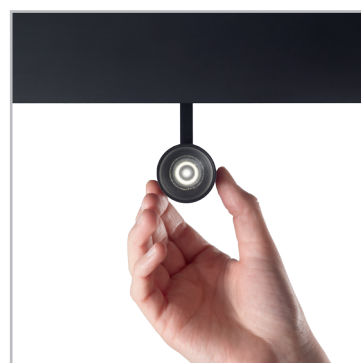

Code	223056
Item name	ARCA TRACK 05.5W 40° 4000K
Source	LED SMD CREE
Power	5,5W
Driver included	No
Driver available	On/Off
Lumen	460 Lm
MacAdam	3SDC
Beam	34°
CCT	4000K
CRI	≥80
UGR	<19
LED Life	50.000 h
Insulation class	Class III
IP	20
Material	Aluminum
Warranty	5 years
Net Weight	0,200 Kg
Volume	0,0015 m³
Base / Hole	9 x 3,3 cm

LINEAR SYSTEM

Extruded aluminum linear system compatible with a wide range of lighting fittings with magnetic fixing and mechanical safety lock. The system is anodized and varnished. It is available in black color and for different kind of installations: ceiling, suspension, or flush in plasterboard ceilings. Modules can be assembled according to the desired arrangement. The body section for the ceiling and suspension versions is 42 mm wide and 85 mm high, while the body for recessed version is 86 mm wide and 90 mm high. Both models are available in two lengths: 1000 mm and 3000 mm. Possibility of assembly with different source modules: the WIDE diffusing module, the ACCENT module with UGR control lower than 19, the TRACK or PENDANT modules for SPOT illumination with different emission angles. Integrated LEDs, possibility of color temperature of 3000 K or 4000 K; starting binning ≤3-Step MacAdam; min. 80% of luminous flux remaining after 50,000 h duration; IP20 protection; insulation class III. The 48V power supply gives great versatility and safety, with reversible settlement that can be modified if necessary. The system is suitable for environments where professional lighting with minimal design is required, such as OFFICES and SHOPS.

1.

Code	223087
Item name	ARCA LENS 20° FOR TRACK 5W
Beam	20°
Measure	Ø 3 x 1,2 cm

Code	223155 223162 223179
Item name	ARCA DRIVER ON/OFF
Power	60W 90W 150W
Output	48V
Current	1300 mA 2000 mA 3200 mA
Measure	171x62x37 mm 220x68x37 mm 228x68x37 mm