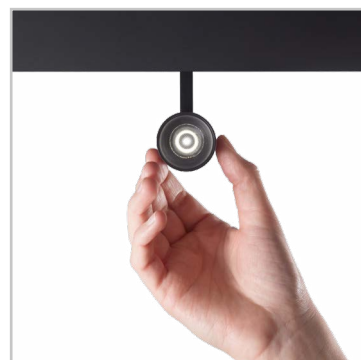

Code	223049
Item name	ARCA TRACK 14W 36° 4000K
Source	LED SMD CREE
Power	14W
Driver included	No
Driver available	On/Off
Lumen	1500 Lm
MacAdam	3SDC
Beam	36°
CCT	4000K
CRI	≥80
UGR	<19
LED Life	50.000 h
Insulation class	Class III
IP	20
Material	Aluminum
Warranty	5 years
Net Weight	0,460 Kg
Volume	0,0030 m³
Base / Hole	8,8 x 3,7 cm

## LINEAR SYSTEM

Extruded aluminum linear system compatible with a wide range of lighting fittings with magnetic fixing and mechanical safety lock. The system is anodized and varnished. It is available in black color and for different kind of installations: ceiling, suspension, or flush in plasterboard ceilings. Modules can be assembled according to the desired arrangement. The body section for the ceiling and suspension versions is 42 mm wide and 85 mm high, while the body for recessed version is 86 mm wide and 90 mm high. Both models are available in two lengths: 1000 mm and 3000 mm. Possibility of assembly with different source modules: the WIDE diffusing module, the ACCENT module with UGR control lower than 19, the TRACK or PENDANT modules for SPOT illumination with different emission angles. Integrated LEDs, possibility of color temperature of 3000 K or 4000 K; starting binning ≤3-Step MacAdam; min. 80% of luminous flux remaining after 50,000 h duration; IP20 protection; insulation class III. The 48V power supply gives great versatility and safety, with reversible settlement that can be modified if necessary. The system is suitable for environments where professional lighting with minimal design is required, such as OFFICES and SHOPS.

Suggestion

1.

Code 223094  
Item name ARCA LENS 18° FOR TRACK 14W  
Beam 18°  
Measure Ø 4,5 x 2,5 cm

Code	223155   223162   223179
Item name	ARCA DRIVER ON/OFF
Power	60W   90W   150W
Output	48V
Current	1300 mA   2000 mA   3200 mA
Measure	171x62x37 mm 220x68x37 mm 228x68x37 mm