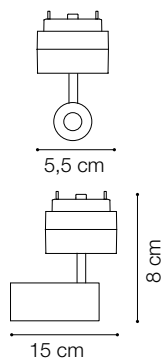

Code	223049
Item name	ARCA TRACK 14W 36° 4000K
Source	LED SMD CREE
Power	14W
Driver included	No
Driver available	On/Off
Lumen	1500 Lm
MacAdam	3SDC
Beam	36°
CCT	4000K
CRI	≥80
UGR	<19
LED Life	50.000 h
Insulation class	Class III
IP	20
Material	Aluminum
Warranty	5 years
Net Weight	0,460 Kg
Volume	0,0030 m³
Base / Hole	8,8 x 3,7 cm

## LINEAR SYSTEM

Extruded aluminum linear system compatible with a wide range of lighting fittings with magnetic fixing and mechanical safety lock. The system is anodized and varnished. It is available in black color and for different kind of installations: ceiling, suspension, or flush in plasterboard ceilings. Modules can be assembled according to the desired arrangement. The body section for the ceiling and suspension versions is 42 mm wide and 85 mm high, while the body for recessed version is 86 mm wide and 90 mm high. Both models are available in two lengths: 1000 mm and 3000 mm. Possibility of assembly with different source modules: the WIDE diffusing module, the ACCENT module with UGR control lower than 19, the TRACK or PENDANT modules for SPOT illumination with different emission angles. Integrated LEDs, possibility of color temperature of 3000 K or 4000 K; starting binning ≤3-Step MacAdam; min. 80% of luminous flux remaining after 50,000 h duration; IP20 protection; insulation class III. The 48V power supply gives great versatility and safety, with reversible settlement that can be modified if necessary. The system is suitable for environments where professional lighting with minimal design is required, such as OFFICES and SHOPS.

Suggestion

1.

Code 223094  
Item name ARCA LENS 18° FOR TRACK 14W  
Beam 18°  
Measure Ø 4,5 x 2,5 cm

Code	223155   223162   223179
Item name	ARCA DRIVER ON/OFF
Power	60W   90W   150W
Output	48V
Current	1300 mA   2000 mA   3200 mA
Measure	171x62x37 mm 220x68x37 mm 228x68x37 mm