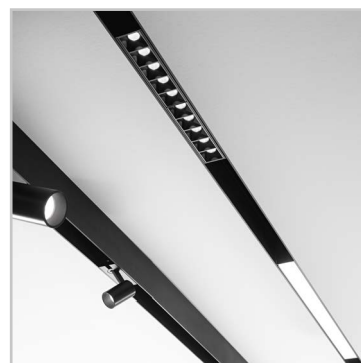

LINEAR SYSTEM

Extruded aluminum linear system compatible with a wide range of lighting fittings with magnetic fixing and mechanical safety lock. The system is anodized and varnished. It is available in black color and for different kind of installations: ceiling, suspension, or flush in plasterboard ceilings. Modules can be assembled according to the desired arrangement. The body section for the ceiling and suspension versions is 42 mm wide and 85 mm high, while the body for recessed version is 86 mm wide and 90 mm high. Both models are available in two lengths: 1000 mm and 3000 mm. Possibility of assembly with different source modules: the WIDE diffusing module, the ACCENT module with UGR control lower than 19, the TRACK or PENDANT modules for SPOT illumination with different emission angles. Integrated LEDs, possibility of color temperature of 3000 K or 4000 K; starting binning ≤ 3 -Step MacAdam; min. 80% of luminous flux remaining after 50,000 h duration; IP20 protection; insulation class III. The 48V power supply gives great versatility and safety, with reversible settlement that can be modified if necessary. The system is suitable for environments where professional lighting with minimal design is required, such as OFFICES and SHOPS.

Code	223025
Item name	ARCA WIDE 30 CM 4000K
Source	LED SMD SAMSUNG
Power	13W
Driver included	No
Driver available	On/Off
Lumen	2100 Lm
MacAdam	3SDC
Beam	98°
CCT	4000K
CRI	≥ 80
UGR	No
LED Life	50.000 h
Insulation class	Class III
IP	20
Material	Aluminum
Warranty	5 years
Net Weight	0,410 Kg
Volume	0,0025 m ³
Base / Hole	30,5 x 3,5 cm