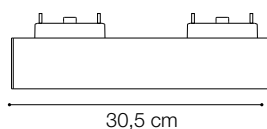

LINEAR SYSTEM

Extruded aluminum linear system compatible with a wide range of lighting fittings with magnetic fixing and mechanical safety lock. The system is anodized and varnished. It is available in black color and for different kind of installations: ceiling, suspension, or flush in plasterboard ceilings. Modules can be assembled according to the desired arrangement. The body section for the ceiling and suspension versions is 42 mm wide and 85 mm high, while the body for recessed version is 86 mm wide and 90 mm high. Both models are available in two lengths: 1000 mm and 3000 mm. Possibility of assembly with different source modules: the WIDE diffusing module, the ACCENT module with UGR control lower than 19, the TRACK or PENDANT modules for SPOT illumination with different emission angles. Integrated LEDs, possibility of color temperature of 3000 K or 4000 K; starting binning ≤ 3 -Step MacAdam; min. 80% of luminous flux remaining after 50,000 h duration; IP20 protection; insulation class III. The 48V power supply gives great versatility and safety, with reversible settlement that can be modified if necessary. The system is suitable for environments where professional lighting with minimal design is required, such as OFFICES and SHOPS.

Code	223025
Item name	ARCA WIDE 30 CM 4000K
Source	LED SMD SAMSUNG
Power	13W
Driver included	No
Driver available	On/Off
Lumen	2100 Lm
MacAdam	3SDC
Beam	98°
CCT	4000K
CRI	≥ 80
UGR	No
LED Life	50.000 h
Insulation class	Class III
IP	20
Material	Aluminum
Warranty	5 years
Net Weight	0,410 Kg
Volume	0,0025 m ³
Base / Hole	30,5 x 3,5 cm

Code	223155 223162 223179
Item name	ARCA DRIVER ON/OFF
Power	60W 90W 150W
Output	48V
Current	1300 mA 2000 mA 3200 mA
Measure	171x62x37 mm 220x68x37 mm 228x68x37 mm