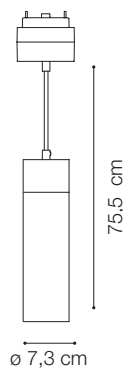

Code	222998
Item name	ARCA PENDANT 21W 30° 3000K
Source	LED COB
Power	21W
Driver included	CITIZEN
Driver available	No
Lumen	2650 Lm
MacAdam	SDCM 3
Beam	30°
CCT	3000K
CRI	≥80
UGR	<16
LED Life	50.000 h
Insulation class	Class III
IP	20
Material	Aluminum
Warranty	5 years
Net Weight	1,080 Kg
Volume	0,0056 m ³
Base / Hole	9 x 4 cm

LINEAR SYSTEM

Extruded aluminum linear system compatible with a wide range of lighting fittings with mechanical fixing. The system is anodized and varnished. It is available in black color and for different kind of installations: ceiling, suspension, or flush in plasterboard ceilings. Modules can be assembled according to the desired arrangement. The body section for the ceiling and suspension versions is 42 mm wide and 85 mm high, while the body for recessed version is 86 mm wide and 90 mm high. Both models are available in two lengths: 1000 mm and 3000 mm. Possibility of assembly with different source modules: the WIDE diffusing module, the ACCENT module with UGR control lower than 13, the TRACK or PENDANT modules for SPOT illumination with different emission angles. The CORNER module for angle composition. Integrated LEDs, possibility of color temperature of 3000 K or 4000 K; starting binning ≤3-Step MacAdam; IP20 protection; insulation class III. The 48Vdc power supply gives great versatility and safety, with reversible settlement that can be modified if necessary. The system is suitable for environments where professional lighting with minimal design is required, such as OFFICES and SHOPS.

Code 223292
Item name ARCA LENS 15° FOR PENDANT 20W