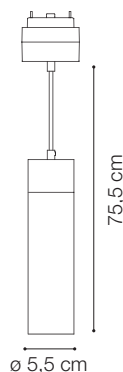

Code	222981
Item name	ARCA PENDANT 15W 34° 3000K
Source	LED COB
Power	15W
Driver included	CITIZEN
Driver available	No
Lumen	1450 Lm
MacAdam	SDCM 3
Beam	34°
CCT	3000K
CRI	≥80
UGR	<13
LED Life	50.000 h
Insulation class	Class III
IP	20
Material	Aluminum
Warranty	5 years
Net Weight	0,740 Kg
Volume	0,0056 m <sup>3</sup>
Base / Hole	9 x 4 cm

## LINEAR SYSTEM

Extruded aluminum linear system compatible with a wide range of lighting fittings with mechanical fixing. The system is anodized and varnished. It is available in black color and for different kind of installations: ceiling, suspension, or flush in plasterboard ceilings. Modules can be assembled according to the desired arrangement. The body section for the ceiling and suspension versions is 42 mm wide and 85 mm high, while the body for recessed version is 86 mm wide and 90 mm high. Both models are available in two lengths: 1000 mm and 3000 mm. Possibility of assembly with different source modules: the WIDE diffusing module, the ACCENT module with UGR control lower than 13, the TRACK or PENDANT modules for SPOT illumination with different emission angles. The CORNER module for angle composition. Integrated LEDs, possibility of color temperature of 3000 K or 4000 K; starting binning ≤3-Step MacAdam; IP20 protection; insulation class III. The 48Vdc power supply gives great versatility and safety, with reversible settlement that can be modified if necessary. The system is suitable for environments where professional lighting with minimal design is required, such as OFFICES and SHOPS.

Code 223285  
Item name ARCA LENS 18° FOR PENDANT 14W