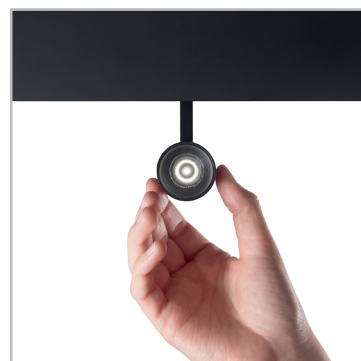

Code	222974
Item name	ARCA TRACK 5W 40° 3000K
Source	LED SMD CREE
Power	5W
Driver included	No
Driver available	On/Off
Lumen	500 Lm
MacAdam	3SDC
Beam	40°
CCT	3000K
CRI	≥80
UGR	<19
LED Life	50.000 h
Insulation class	Class III
IP	20
Material	Aluminum
Warranty	5 years
Net Weight	0,200 Kg
Volume	0,0015 m³
Base / Hole	9 x 3,3 cm

LINEAR SYSTEM

Extruded aluminum linear system compatible with a wide range of lighting fittings with magnetic fixing and mechanical safety lock. The system is anodized and varnished. It is available in black color and for different kind of installations: ceiling, suspension, or flush in plasterboard ceilings. Modules can be assembled according to the desired arrangement. The body section for the ceiling and suspension versions is 42 mm wide and 85 mm high, while the body for recessed version is 86 mm wide and 90 mm high. Both models are available in two lengths: 1000 mm and 3000 mm. Possibility of assembly with different source modules: the WIDE diffusing module, the ACCENT module with UGR control lower than 19, the TRACK or PENDANT modules for SPOT illumination with different emission angles. Integrated LEDs, possibility of color temperature of 3000 K or 4000 K; starting binning ≤3-Step MacAdam; min. 80% of luminous flux remaining after 50,000 h duration; IP20 protection; insulation class III. The 48V power supply gives great versatility and safety, with reversible settlement that can be modified if necessary. The system is suitable for environments where professional lighting with minimal design is required, such as OFFICES and SHOPS.

1.

Code 223087
Item name ARCA LENS 20° FOR TRACK 5W
Beam 20°
Measure Ø 3 x 1,2 cm

Code	223155 223162 223179
Item name	ARCA DRIVER ON/OFF
Power	60W 90W 150W
Output	48V
Current	1300 mA 2000 mA 3200 mA
Measure	171x62x37 mm 220x68x37 mm 228x68x37 mm