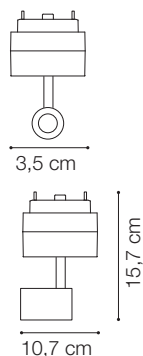

Code	222974
Item name	ARCA TRACK 5W 40° 3000K
Source	LED SMD CREE
Power	5W
Driver included	No
Driver available	On/Off
Lumen	500 Lm
MacAdam	3SDC
Beam	40°
CCT	3000K
CRI	≥80
UGR	<19
LED Life	50.000 h
Insulation class	Class III
IP	20
Material	Aluminum
Warranty	5 years
Net Weight	0,200 Kg
Volume	0,0015 m³
Base / Hole	9 x 3,3 cm

LINEAR SYSTEM

Extruded aluminum linear system compatible with a wide range of lighting fittings with magnetic fixing and mechanical safety lock. The system is anodized and varnished. It is available in black color and for different kind of installations: ceiling, suspension, or flush in plasterboard ceilings. Modules can be assembled according to the desired arrangement. The body section for the ceiling and suspension versions is 42 mm wide and 85 mm high, while the body for recessed version is 86 mm wide and 90 mm high. Both models are available in two lengths: 1000 mm and 3000 mm. Possibility of assembly with different source modules: the WIDE diffusing module, the ACCENT module with UGR control lower than 19, the TRACK or PENDANT modules for SPOT illumination with different emission angles. Integrated LEDs, possibility of color temperature of 3000 K or 4000 K; starting binning ≤3-Step MacAdam; min. 80% of luminous flux remaining after 50,000 h duration; IP20 protection; insulation class III. The 48V power supply gives great versatility and safety, with reversible settlement that can be modified if necessary. The system is suitable for environments where professional lighting with minimal design is required, such as OFFICES and SHOPS.

1.

Code 223087
Item name ARCA LENS 20° FOR TRACK 5W
Beam 20°
Measure Ø 3 x 1,2 cm

Code	223155 223162 223179
Item name	ARCA DRIVER ON/OFF
Power	60W 90W 150W
Output	48V
Current	1300 mA 2000 mA 3200 mA
Measure	171x62x37 mm 220x68x37 mm 228x68x37 mm