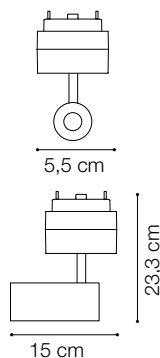

Code	222967
Item name	ARCA TRACK 14W 36° 3000K
Source	LED SMD CREE
Power	14W
Driver included	No
Driver available	On/Off
Lumen	1400 Lm
MacAdam	3SDC
Beam	36°
CCT	3000K
CRI	≥80
UGR	<19
LED Life	50.000 h
Insulation class	Class III
IP	20
Material	Aluminum
Warranty	5 years
Net Weight	0,460 Kg
Volume	0,0030 m³
Base / Hole	8,8 x 3,7 cm

LINEAR SYSTEM

Extruded aluminum linear system compatible with a wide range of lighting fittings with magnetic fixing and mechanical safety lock. The system is anodized and varnished. It is available in black color and for different kind of installations: ceiling, suspension, or flush in plasterboard ceilings. Modules can be assembled according to the desired arrangement. The body section for the ceiling and suspension versions is 42 mm wide and 85 mm high, while the body for recessed version is 86 mm wide and 90 mm high. Both models are available in two lengths: 1000 mm and 3000 mm. Possibility of assembly with different source modules: the WIDE diffusing module, the ACCENT module with UGR control lower than 19, the TRACK or PENDANT modules for SPOT illumination with different emission angles. Integrated LEDs, possibility of color temperature of 3000 K or 4000 K; starting binning ≤3-Step MacAdam; min. 80% of luminous flux remaining after 50,000 h duration; IP20 protection; insulation class III. The 48V power supply gives great versatility and safety, with reversible settlement that can be modified if necessary. The system is suitable for environments where professional lighting with minimal design is required, such as OFFICES and SHOPS.

Suggestion

1.

Code 223094
Item name ARCA LENS 18° FOR TRACK 14W
Beam 18°
Measure Ø 4,5 x 2,5 cm

Code	223155 223162 223179
Item name	ARCA DRIVER ON/OFF
Power	60W 90W 150W
Output	48V
Current	1300 mA 2000 mA 3200 mA
Measure	171x62x37 mm 220x68x37 mm 228x68x37 mm