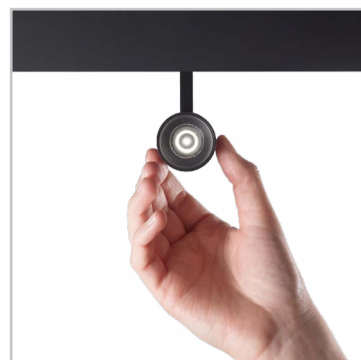

Code	222967
Item name	ARCA TRACK 14W 36° 3000K
Source	LED SMD CREE
Power	14W
Driver included	No
Driver available	On/Off
Lumen	1400 Lm
MacAdam	3SDC
Beam	36°
CCT	3000K
CRI	≥80
UGR	<19
LED Life	50.000 h
Insulation class	Class III
IP	20
Material	Aluminum
Warranty	5 years
Net Weight	0,460 Kg
Volume	0,0030 m³
Base / Hole	8,8 x 3,7 cm

LINEAR SYSTEM

Extruded aluminum linear system compatible with a wide range of lighting fittings with magnetic fixing and mechanical safety lock. The system is anodized and varnished. It is available in black color and for different kind of installations: ceiling, suspension, or flush in plasterboard ceilings. Modules can be assembled according to the desired arrangement. The body section for the ceiling and suspension versions is 42 mm wide and 85 mm high, while the body for recessed version is 86 mm wide and 90 mm high. Both models are available in two lengths: 1000 mm and 3000 mm. Possibility of assembly with different source modules: the WIDE diffusing module, the ACCENT module with UGR control lower than 19, the TRACK or PENDANT modules for SPOT illumination with different emission angles. Integrated LEDs, possibility of color temperature of 3000 K or 4000 K; starting binning ≤3-Step MacAdam; min. 80% of luminous flux remaining after 50,000 h duration; IP20 protection; insulation class III. The 48V power supply gives great versatility and safety, with reversible settlement that can be modified if necessary. The system is suitable for environments where professional lighting with minimal design is required, such as OFFICES and SHOPS.

Suggestion

1.

Code 223094
Item name ARCA LENS 18° FOR TRACK 14W
Beam 18°
Measure Ø 4,5 x 2,5 cm

Code	223155 223162 223179
Item name	ARCA DRIVER ON/OFF
Power	60W 90W 150W
Output	48V
Current	1300 mA 2000 mA 3200 mA
Measure	171x62x37 mm 220x68x37 mm 228x68x37 mm