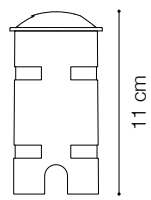

Code	222837
Item name	ROCKET MINI PT TWO SIDES
Insulation class	Class III
IP	68
Power	LED 2W 140 Lm
Bulb LED included	4000K 50.000 h
Net Weight	0,310 Kg
Volume	0,0008 m ³
Base / Hole	ø 5 cm

5,5 cm

11 cm

ø 5,5 cm