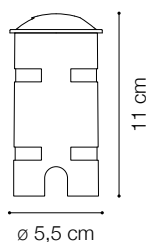

ideal lux | Rocket Mini

RECESSED LIGHT

Walkable. Integrated LED source.
Absence of visible screws. Available
versions with 1 or 2 lights close to the
ground or with a unique central accent
light.

Suggestion

Code	222820
Item name	ROCKET MINI PT ONE SIDE
Insulation class	Class III
IP	68
Power	LED 2W 140 Lm
Bulb LED included	4000K 50.000 h
Net Weight	0,330 Kg
Volume	0,0008 m ³
Base / Hole	ø 5 cm

5,5 cm

11 cm

ø 5,5 cm