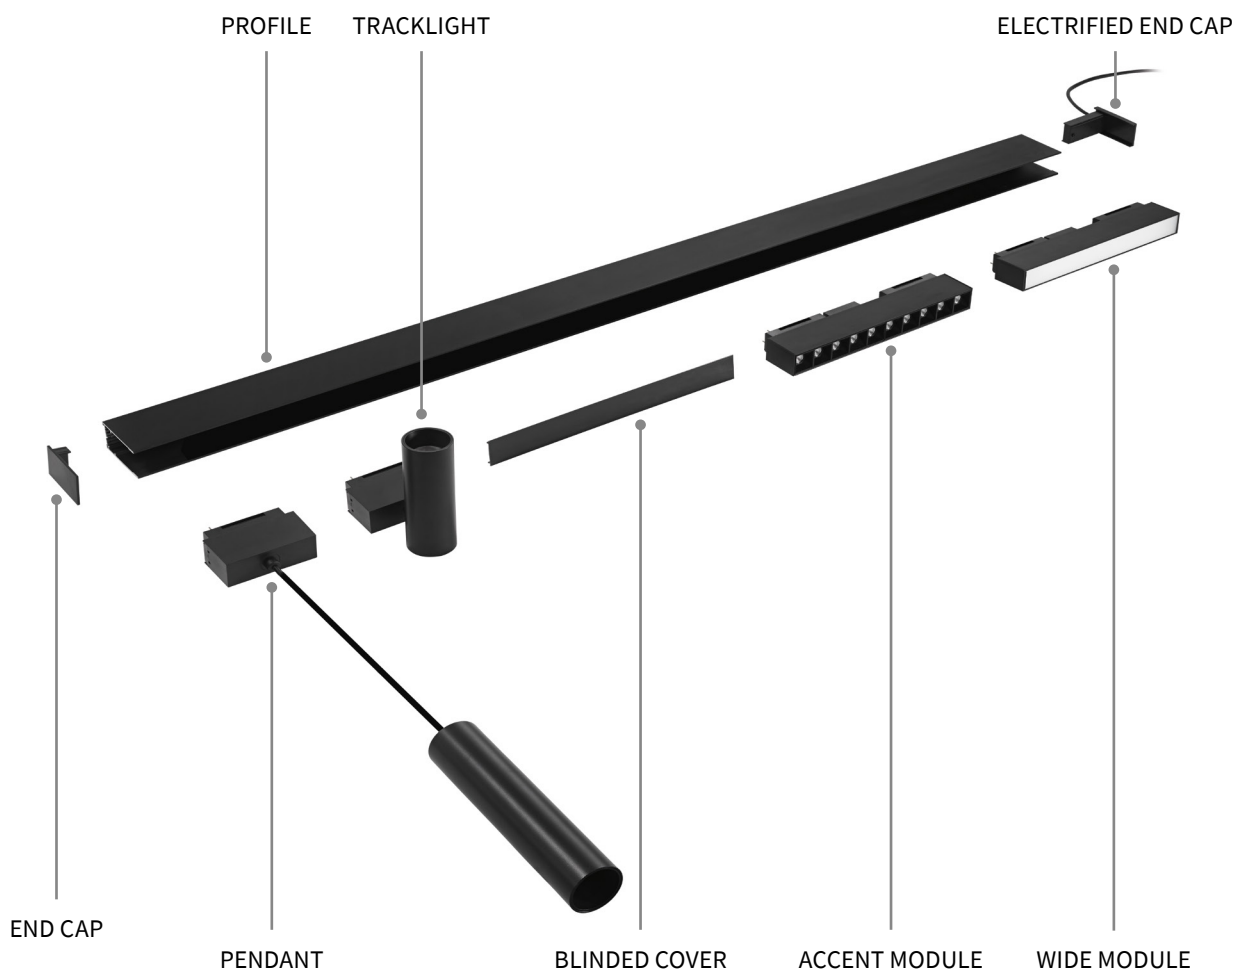

LINEAR SYSTEM

Extruded aluminum linear system compatible with a wide range of lighting fittings with magnetic fixing and mechanical safety lock. The system is anodized and varnished. It is available in black color and for different kind of installations: ceiling, suspension, or flush in plasterboard ceilings. Modules can be assembled according to the desired arrangement.

ideal lux | Arca - Optional

NOT INCLUDED | OPTIONAL

Code	222912
Item name	ARCA COVER 1000 MM BLACK
Material	PC
Length	990 mm
Color	Black

Code	223100
Item name	ARCA STRUCTURE CONNECTOR

Code	223117
Item name	ARCA ELECTRIFIED CONNECTOR

Recessed

Ceiling

Pendant

PROFILE

TRACKLIGHT

ELECTRIFIED END CAP

END CAP

PENDANT