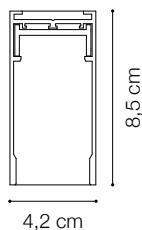

The body section for the ceiling and suspension versions is 42 mm wide and 85 mm high, while the body for recessed version is 86 mm wide and 90 mm high. Both models are available in two lengths: 1000 mm and 3000 mm. Possibility of assembly with different source modules: the WIDE diffusing module, the ACCENT module with UGR control lower than 19, the TRACK or PENDANT modules for SPOT illumination with different emission angles. Integrated LEDs, possibility of color temperature of 3000 K or 4000 K; starting binning ≤ 3 -Step MacAdam; min. 80% of luminous flux remaining after 50,000 h duration; IP20 protection; insulation class III.

Code	222752
Item name	ARCA PROFILE 3000 mm
Driver available	MEANWELL
Material	Aluminum
Warranty	5 years
Net Weight	4,160 Kg
Volume	0,0613 m ³

ideal lux | Arca - Pendant

NOT INCLUDED | REQUIRED

Code	22905
Item name	ARCA KIT PENDANT FOR 2 MT
Ceiling Cup	No
N° Cables	2
Color	Grey
Cables Length	2000 mm