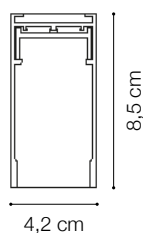

The body section for the ceiling and suspension versions is 42 mm wide and 85 mm high, while the body for recessed version is 86 mm wide and 90 mm high. Both models are available in two lengths: 1000 mm and 3000 mm. Possibility of assembly with different source modules: the WIDE diffusing module, the ACCENT module with UGR control lower than 19, the TRACK or PENDANT modules for SPOT illumination with different emission angles. Integrated LEDs, possibility of color temperature of 3000 K or 4000 K; starting binning ≤ 3 -Step MacAdam; min. 80% of luminous flux remaining after 50,000 h duration; IP20 protection; insulation class III.

Code	222745
Item name	ARCA PROFILE 1000 mm
Driver available	MEANWELL
Material	Aluminum
Warranty	5 years
Net Weight	1,34 Kg
Volume	0,0247 m ³

ideal lux | Arca - Pendant

NOT INCLUDED | REQUIRED

Code	22905
Item name	ARCA KIT PENDANT FOR 2 MT
Ceiling Cup	No
N° Cables	2
Color	Grey
Cables Length	2000 mm