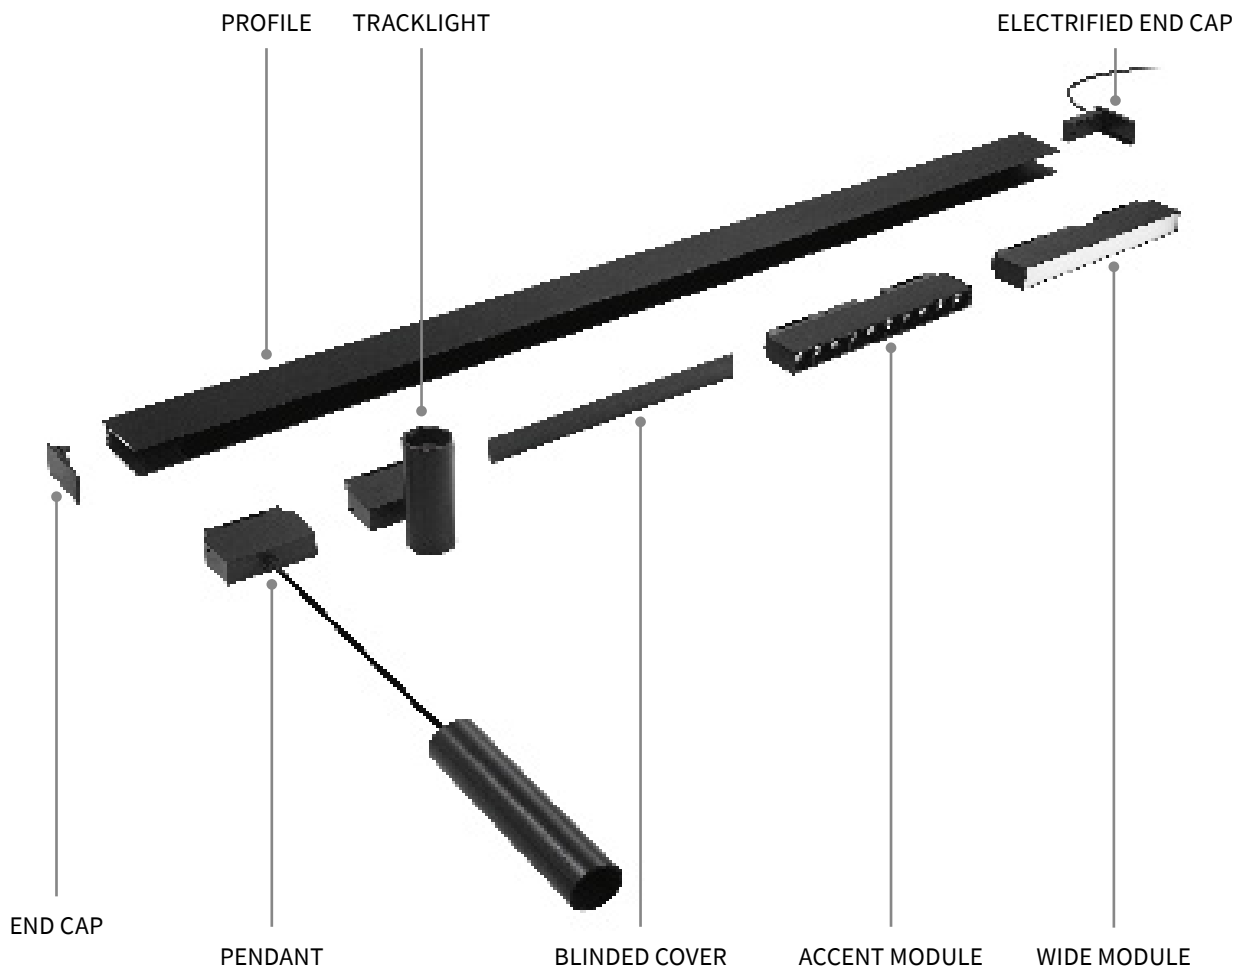

LINEAR SYSTEM

Extruded aluminum linear system compatible with a wide range of lighting fittings with magnetic fixing and mechanical safety lock. The system is anodized and varnished. It is available in black color and for different kind of installations: ceiling, suspension, or flush in plasterboard ceilings. Modules can be assembled according to the desired arrangement.

ideal lux | Arca - Optional

NOT INCLUDED | OPTIONAL

Code	222912
Item name	ARCA COVER 1000 MM BLACK
Material	PC
Lenght	990 mm
Color	Black

Code	223100
Item name	ARCA STRUCTURE CONNECTOR

Code	223117
Item name	ARCA ELECTRIFIED CONNECTOR

Recessed

Ceiling

Pendant

PROFILE

TRACKLIGHT

ELECTRIFIED END CAP

END CAP

PENDANT