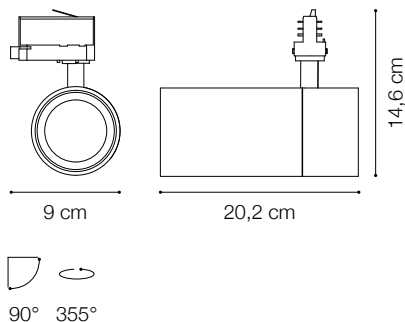

Code	222653
Item name	QUICK 28W CRI90 30° 3000K WHITE
Source	LED COB CITIZEN
Power	28W
Driver included	TRIDONIC
Driver available	No
Lumen	3400 Lm
MacAdam	3SDC
Beam	30°
CCT	3000K
CRI	≥90
UGR	<19
LED Life	50.000 h
Insulation class	Class I
IP	20
Material	Aluminum
Warranty	5 years
Net Weight	1,120 Kg
Volume	0,0061 m³

TRACKLIGHTS

Extruded aluminum cylindrical tracklight suitable for installation on three-phase track. White or black powder coating, 355 ° turning head and 90 ° adjustable, the power driver is included and located in the cylindrical body of the projector itself; light source with integrated COB LED technology for maximum efficiency, available with a color temperature of 3000K or 4000K; Energy efficient LED with high color rendering, up to CRI ≥ 90; starting binning ≤3-Step MacAdam; min. 80% of luminous flux remaining after 50000 h duration; symmetrical beam optic with three different emission angles and glare control (UGR <19); assembly and disassembly without tools; IP20 protection; insulation class I. Ideal for installation in big rooms, where great flexibility and color rendering is required, such as MUSEUM, COMMERCIAL and RETAIL spaces.

Code 222714
Item name QUICK 28W HONEYCOMB

Code 222691
Item name QUICK 28W LENS 18°

Code 222707
Item name QUICK 28W LENS 45°