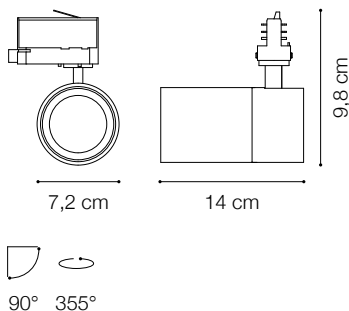

Code	222523
Item name	QUICK 15W CRI80 30° 3000K BK
Source	LED COB CITIZEN
Power	15W
Driver included	HEP
Driver available	No
Lumen	1700 Lm
MacAdam	3SDC
Beam	30°
CCT	3000K
CRI	≥80
UGR	<19
LED Life	50.000 h
Insulation class	Class I
IP	20
Material	Aluminum
Warranty	5 years
Net Weight	0,680 Kg
Volume	0,0037 m³

## TRACKLIGHTS

Extruded aluminum cylindrical tracklight suitable for installation on three-phase track. White or black powder coating, 355 ° turning head and 90 ° adjustable, the power driver is included and located in the cylindrical body of the projector itself; light source with integrated COB LED technology for maximum efficiency, available with a color temperature of 3000K or 4000K; Energy efficient LED with high color rendering, up to CRI ≥ 90; starting binning ≤3-Step MacAdam; min. 80% of luminous flux remaining after 50000 h duration; symmetrical beam optic with three different emission angles and glare control (UGR <19); assembly and disassembly without tools; IP20 protection; insulation class I. Ideal for installation in big rooms, where great flexibility and color rendering is required, such as MUSEUM, COMMERCIAL and RETAIL spaces.

Code 222608  
Item name QUICK 15W HONEYCOMB

Code 222592  
Item name QUICK 15W LENS 15°