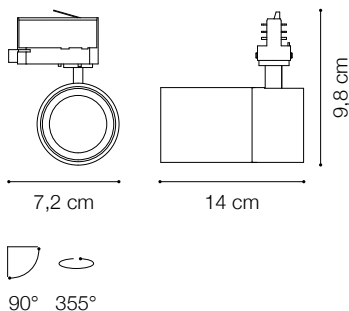

Code	222509
Item name	QUICK 15W CRI80 30° 3000K WHITE
Source	LED COB CITIZEN
Power	15W
Driver included	HEP
Driver available	No
Lumen	1700 Lm
MacAdam	3SDC
Beam	30°
CCT	3000K
CRI	≥80
UGR	<19
LED Life	50.000 h
Insulation class	Class I
IP	20
Material	Aluminum
Warranty	5 years
Net Weight	0,680 Kg
Volume	0,0037 m³

TRACKLIGHTS

Extruded aluminum cylindrical tracklight suitable for installation on three-phase track. White or black powder coating, 355 ° turning head and 90 ° adjustable, the power driver is included and located in the cylindrical body of the projector itself; light source with integrated COB LED technology for maximum efficiency, available with a color temperature of 3000K or 4000K; Energy efficient LED with high color rendering, up to CRI ≥ 90; starting binning ≤3-Step MacAdam; min. 80% of luminous flux remaining after 50000 h duration; symmetrical beam optic with three different emission angles and glare control (UGR <19); assembly and disassembly without tools; IP20 protection; insulation class I. Ideal for installation in big rooms, where great flexibility and color rendering is required, such as MUSEUM, COMMERCIAL and RETAIL spaces.

Code 222608
Item name QUICK 15W HONEYCOMB

Code 222592
Item name QUICK 15W LENS 15°