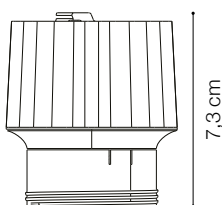

ideal lux | Dynamic

DOWNLIGHT

Modular system of aluminum recessed elements consisting of source, reflector and seal, with lenses and optional screens; white, chrome, black, gold finish; possible recess of round or square shape, symmetrical or asymmetrical reflector; three different emission angles options. Light source with integrated LED COB technology for maximum efficiency, available with a color temperature of 2700 K, 3000 K or 4000 K; Energy efficient LED with high color rendering; CRI ≥ 90 ; starting binning ≤ 3 - Step MacAdam; front protection IP54 (after installation of the product); insulation class II. Available in both DALI and 1-10V dimmable versions. Thanks to its compact size and great versatility, it is optimal for installation in DOMESTIC, MANAGERIAL and RETAIL indoor locations.

Code	208596
Item name	DYNAMIC SOURCE 15W CRI90 4000K
Source	LED COB CITIZEN
Power	15W
Driver included	DIMTRONIC
Driver available	1-10V DALI
Lumen	1700 Lm
MacAdam	3SDC
Beam	35°
CCT	4000K
CRI	≥ 90
UGR	< 25
LED Life	50.000 h
Insulation class	Class II
IP	54
Material	Aluminum
Warranty	5 years
Net Weight	0,200 Kg
Volume	0,0035 m ³
Base / Hole	$\varnothing 6$ cm

6,5 cm

7,3 cm

Code	216324
Item name	DYNAMIC DRIVER 15W 1-10V
Power	15W
Output	250 mA
Range	.
Measure	101 x 29 x 51 mm

Code	216263
Item name	DYNAMIC DRIVER 15W DALI
Power	17W
Output	250 mA
Range	200-700 mA
Measure	130 x 30 x 43 mm