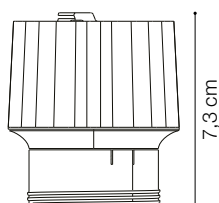

DOWNLIGHT

Modular system of aluminum recessed elements consisting of source, reflector and seal, with lenses and optional screens; white, chrome, black, gold finish; possible recess of round or square shape, symmetrical or symmetrical reflector; three different emission angles options. Light source with integrated LED COB technology for maximum efficiency, available with a color temperature of 2700 K, 3000 K or 4000 K; Energy efficient LED with high color rendering; CRI ≥ 90 ; starting binning ≤ 3 - Step MacAdam; front protection IP54 (after installation of the product); insulation class II. Available in both DALI and 1-10V dimmable versions. Thanks to its compact size and great versatility, it is optimal for installation in DOMESTIC, MANAGERIAL and RETAIL indoor locations.

Code	208589
Item name	DYNAMIC SOURCE 15W CRI90 3000K
Source	LED COB CITIZEN
Power	15W
Driver included	DIMTRONIC
Driver available	1-10V DALI
Lumen	1600 Lm
MacAdam	SDCM 3
Beam	35°
CCT	3000K
CRI	≥ 90
UGR	<25
LED Life	50.000 h
Insulation class	Class II
IP	54
Material	Aluminum
Warranty	5 years
Net Weight	0,200 Kg
Volume	0,0035 m ³
Base / Hole	\varnothing 6 cm

IDEAL LUX s.r.l.

Via Taglio Destro, 32, 30035 Mirano (Venezia)
 Tel. +39 041 5790500, Fax +39 041 8872349, E-mail info@ideal-lux.com
 www.ideal-lux.com

Code	216324
Item name	DYNAMIC DRIVER 15W 1-10V
Power	15W
Output	250 mA
Range	.
Measure	101 x 29 x 51 mm