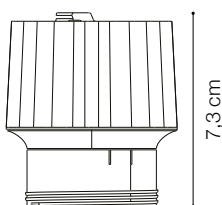

ideal lux | Dynamic

DOWNLIGHT

Modular system of aluminum recessed elements consisting of source, reflector and seal, with lenses and optional screens; white, chrome, black, gold finish; possible recess of round or square shape, symmetrical or symmetrical reflector; three different emission angles options. Light source with integrated LED COB technology for maximum efficiency, available with a color temperature of 2700 K, 3000 K or 4000 K; Energy efficient LED with high color rendering; CRI ≥ 90 ; starting binning ≤ 3 - Step MacAdam; front protection IP54 (after installation of the product); insulation class II. Available in both DALI and 1-10V dimmable versions. Thanks to its compact size and great versatility, it is optimal for installation in DOMESTIC, MANAGERIAL and RETAIL indoor locations.

Code	208572
Item name	DYNAMIC SOURCE 15W CRI90 2700K
Source	LED COB CITIZEN
Power	15W
Driver included	DIMTRONIC
Driver available	1-10V DALI
Lumen	1500 Lm
MacAdam	3SDC
Beam	35°
CCT	2700K
CRI	≥ 90
UGR	< 25
LED Life	50.000 h
Insulation class	Class II
IP	54
Material	Aluminum
Warranty	5 years
Net Weight	0,200 Kg
Volume	0,0035 m ³
Base / Hole	$\varnothing 6$ cm

6,5 cm

7,3 cm

Code	216324
Item name	DYNAMIC DRIVER 15W 1-10V
Power	15W
Output	250 mA
Range	.
Measure	101 x 29 x 51 mm

Code	216263
Item name	DYNAMIC DRIVER 15W DALI
Power	17W
Output	250 mA
Range	200-700 mA
Measure	130 x 30 x 43 mm