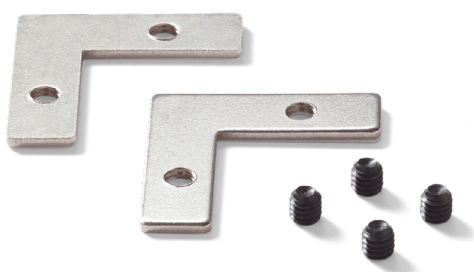

## PROFILES

Extruded aluminum body with white powder coated surface and PMMA opal cover. Bars with different optional sections: RECESSED version for plasterboard ceilings and SURFACE version for wall or ceiling installation. The linear modules are available in different lengths: 1000, 2000 and 3000 mm. They can be assembled according to the desired design and can be sectioned to size.

Led and driver to be combined for a correct installation. Light source available with color temperature of 2700K, 3000K, 4000K; CRI  $\geq$  80; available with IP20 and IP65 protection.

Suggestion

Suggestion

Code	204611
Item name	SLOT RECESSED TRIM 12 x 3000 mm WH
Material	Aluminum
Net Weight	0,54 Kg
Volume	0,0030 m <sup>3</sup>

Code 223766  
Item name SLOT KIT LINEARE

Code 223759  
Item name SLOT KIT DESTRA SINISTRA