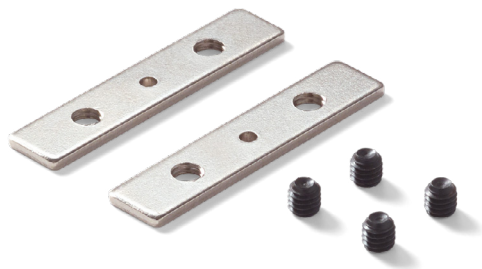

## PROFILES

Extruded aluminum body with white powder coated surface and PMMA opal cover. Bars with different optional sections: RECESSED version for plasterboard ceilings and SURFACE version for wall or ceiling installation. The linear modules are available in different lengths: 1000, 2000 and 3000 mm. They can be assembled according to the desired design and can be sectioned to size.

Led and driver to be combined for a correct installation. Light source available with color temperature of 2700K, 3000K, 4000K; CRI  $\geq$  80; available with IP20 and IP65 protection.

Suggestion

Suggestion

Code	204611
Item name	SLOT RECESSED TRIM 12 x 3000 mm WH
Material	Aluminum
Net Weight	0,54 Kg
Volume	0,0030 m <sup>3</sup>

Code 223766  
Item name SLOT KIT LINEARE

Code 223759  
Item name SLOT KIT DESTRA SINISTRA