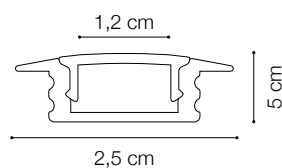

## PROFILES

Extruded aluminum body with white powder coated surface and PMMA opal cover. Bars with different optional sections: RECESSED version for plasterboard ceilings and SURFACE version for wall or ceiling installation. The linear modules are available in different lengths: 1000, 2000 and 3000 mm. They can be assembled according to the desired design and can be sectioned to size.

Code	204611
Item name	SLOT RECESSED TRIM 12 x 3000 mm WH
Material	Aluminum
Net Weight	0,54 Kg
Volume	0,0030 m <sup>3</sup>

Code 223766  
Item name SLOT KIT LINEARE

Code 223759  
Item name SLOT KIT DESTRA SINISTRA