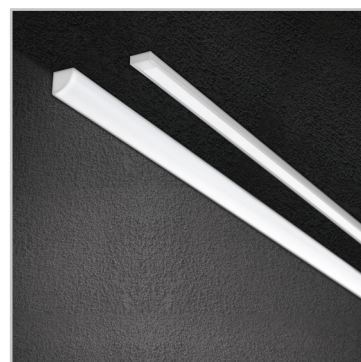

PROFILES

Extruded aluminum body with white powder coated surface and PMMA opal cover. Bars with different optional sections: RECESSED version for plasterboard ceilings and SURFACE version for wall or ceiling installation. The linear modules are available in different lengths: 1000, 2000 and 3000 mm. They can be assembled according to the desired design and can be sectioned to size.

Led and driver to be combined for a correct installation. Light source available with color temperature of 2700K, 3000K, 4000K; CRI \geq 80; available with IP20 and IP65 protection.

Suggestion

Code	204598
Item name	SLOT SURFACE 11 x 3000 mm WH
Material	Aluminum
Net Weight	0,34 Kg
Volume	0,0030 m ³