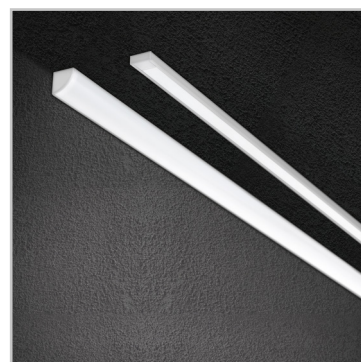

PROFILES

Extruded aluminum body with white powder coated surface and PMMA opal cover. Bars with different optional sections: RECESSED version for plasterboard ceilings and SURFACE version for wall or ceiling installation. The linear modules are available in different lengths: 1000, 2000 and 3000 mm. They can be assembled according to the desired design and can be sectioned to size.

Led and driver to be combined for a correct installation. Light source available with color temperature of 2700K, 3000K, 4000K; CRI \geq 80; available with IP20 and IP65 protection.

Suggestion

Code	204581
Item name	SLOT SURFACE 11 x 3000 mm AL
Material	Aluminum
Net Weight	0,34 Kg
Volume	0,0030 m ³