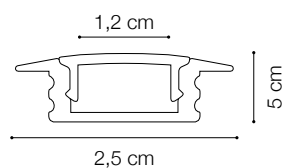

PROFILES

Extruded aluminum body with white powder coated surface and PMMA opal cover. Bars with different optional sections: RECESSED version for plasterboard ceilings and SURFACE version for wall or ceiling installation. The linear modules are available in different lengths: 1000, 2000 and 3000 mm. They can be assembled according to the desired design and can be sectioned to size.

Led and driver to be combined for a correct installation. Light source available with color temperature of 2700K, 3000K, 4000K; CRI ≥ 80; available with IP20 and IP65 protection.

Suggestion

Suggestion

Code	203102
Item name	SLOT RECESSED TRIM 12 x 2000 mm WH
Material	Aluminum
Net Weight	0,350 Kg
Volume	0,0020 m³