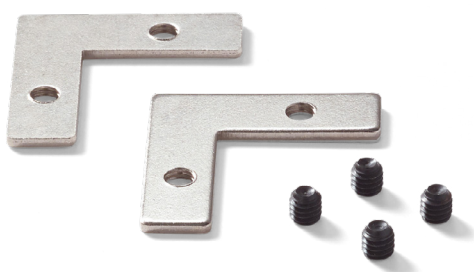

PROFILES

Extruded aluminum body with white powder coated surface and PMMA opal cover. Bars with different optional sections: RECESSED version for plasterboard ceilings and SURFACE version for wall or ceiling installation. The linear modules are available in different lengths: 1000, 2000 and 3000 mm. They can be assembled according to the desired design and can be sectioned to size.

Led and driver to be combined for a correct installation. Light source available with color temperature of 2700K, 3000K, 4000K; CRI ≥ 80; available with IP20 and IP65 protection.

Suggestion

Suggestion

Code	203102
Item name	SLOT RECESSED TRIM 12 x 2000 mm WH
Material	Aluminum
Net Weight	0,350 Kg
Volume	0,0020 m³

Code 223766
Item name SLOT KIT LINEARE

Code 223759
Item name SLOT KIT DESTRA SINISTRA

Code 223742
Item name Kit Verticale - Orizzontale