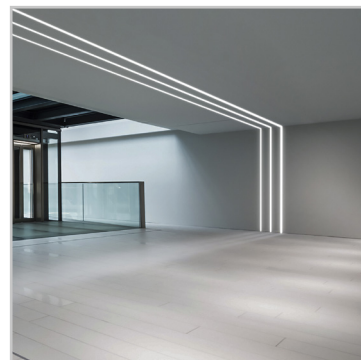

PROFILES

Extruded aluminum body with white powder coated surface and PMMA opal cover. Bars with different optional sections: RECESSED version for plasterboard ceilings and SURFACE version for wall or ceiling installation. The linear modules are available in different lengths: 1000, 2000 and 3000 mm. They can be assembled according to the desired design and can be sectioned to size.

Led and driver to be combined for a correct installation. Light source available with color temperature of 2700K, 3000K, 4000K; CRI ≥ 80; available with IP20 and IP65 protection.

Suggestion

Suggestion

Code	203102
Item name	SLOT RECESSED TRIM 12 x 2000 mm WH
Material	Aluminum
Net Weight	0,350 Kg
Volume	0,0020 m³