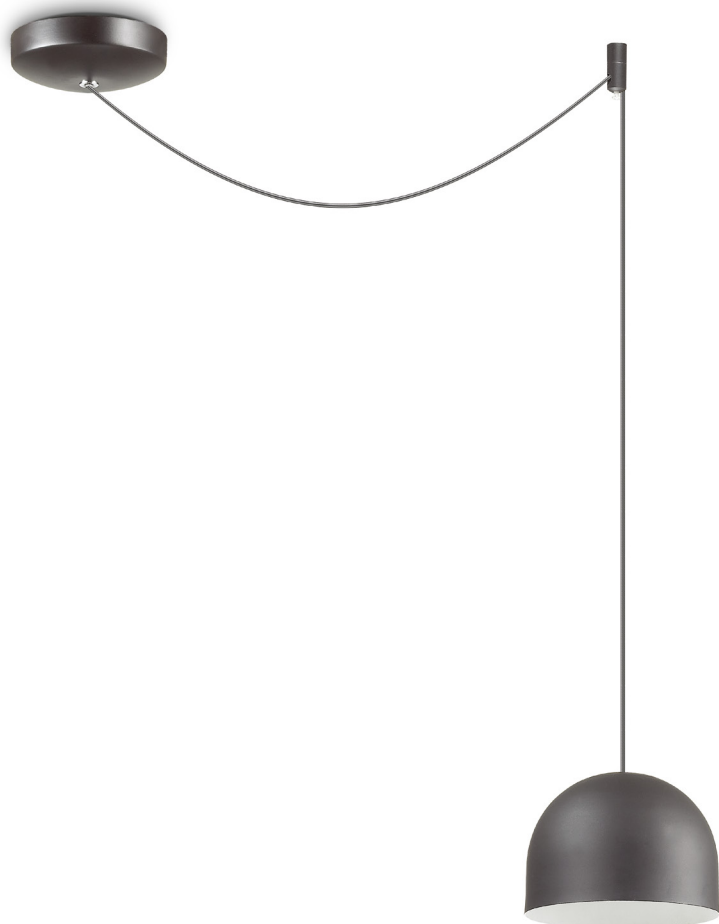

ideal lux | Tall

SUSPENSION LAMP

Matt varnished metal diffuser and details. SMALL model with integrated led and opal color screen. BIG model open with replaceable bulb.

Suggestion

Code	196787
Item name	TALL SP1 BIG NERO
Insulation class	Class I
IP	20
Power	E27 max 1 x 42W
Bulb LED included	No
Net Weight	0,550 Kg
Volume	0,0036 m ³
Base / Hole	ø 11 cm