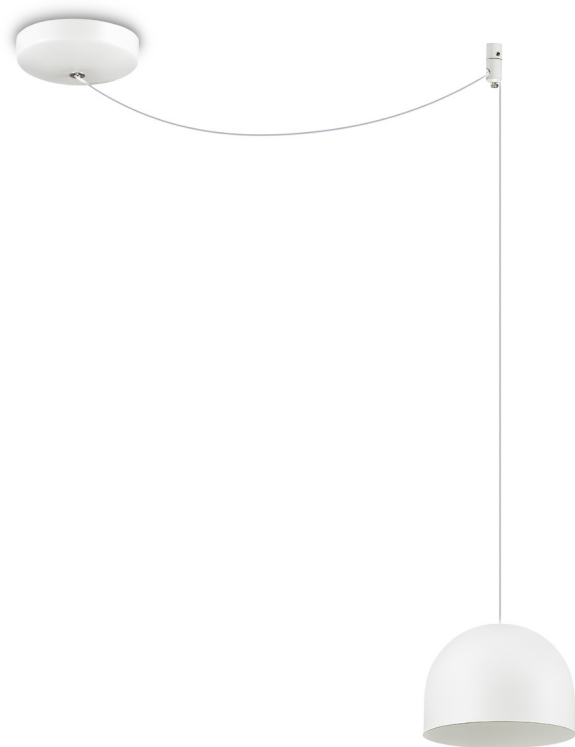

ideal lux | Tall

SUSPENSION LAMP

Matt varnished metal diffuser and details. SMALL model with integrated led and opal color screen. BIG model open with replaceable bulb.

Suggestion

Code	196770
Item name	TALL SP1 BIG BIANCO
Insulation class	Class I
IP	20
Power	E27 max 1 x 42W
Bulb LED included	No
Net Weight	0,550 Kg
Volume	0,0036 m ³
Base / Hole	ø 11 cm