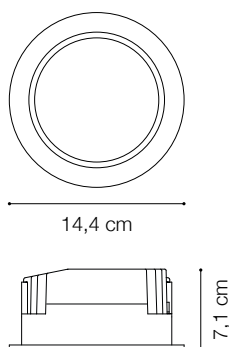

ideal lux | Basic Wide

DOWNLIGHT

Die-cast aluminum recessed spotlight with round seal. Suitable for the installation on plasterboard ceiling. Matt white finish; COB Chip on Board and SMD technology; available in different color temperatures 3000k and 4000k and with three different optics; CRI ≥ 80 ; protection IP20; insulation class II.

Code	193533
Item name	BASIC WIDE 20W 3000K
Source	LED COB SAMSUNG
Power	20W
Driver included	PHILIPS
Driver available	1-10V DALI
Lumen	1800 Lm
MacAdam	4SDC
Beam	87°
CCT	3000K
CRI	≥ 80
UGR	<21
LED Life	30.000 h
Insulation class	Class II
IP	44
Material	Aluminum
Warranty	5 years
Net Weight	0,630 Kg
Volume	0,0027 m ³
Base / Hole	$\varnothing 12,5$ cm

Code	218847
Item name	BASIC DRIVER 1-10V 20W
Power	20W
Output	9/28Vdc
Current	700 mA
Measure	150 x 43 x 29 mm

Code	220789
Item name	BASIC DRIVER DALI 20W
Power	24W
Output	20/23Vdc
Current	1050 mA
Measure	130 x 43 x 30 mm