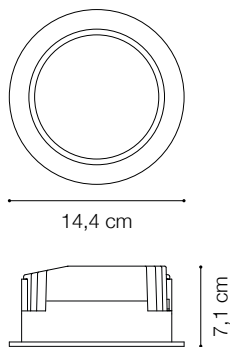

ideal lux | Basic Wide

Code	193526
Item name	BASIC WIDE 15W 3000K
Source	LED COB SAMSUNG
Power	15W
Driver included	PHILIPS
Driver available	1-10V DALI
Lumen	1550 Lm
MacAdam	4SDC
Beam	87°
CCT	3000K
CRI	≥80
UGR	<19
LED Life	30.000 h
Insulation class	Class II
IP	44
Material	Aluminum
Warranty	5 years
Net Weight	0,630 Kg
Volume	0,0027 m³
Base / Hole	ø 12,5 cm

DOWNLIGHT

Die-cast aluminum recessed spotlight with round seal. Suitable for the installation on plasterboard ceiling. Matt white finish; COB Chip on Board and SMD technology; available in different color temperatures 3000k and 4000k and with three different optics; CRI ≥ 80; protection IP20; insulation class II.

IDEAL LUX s.r.l.

Via Taglio Destro, 32, 30035 Mirano (Venezia)
Tel. +39 041 5790500, Fax +39 041 8872349, E-mail info@ideal-lux.com
www.ideal-lux.com

Code	218830
Item name	BASIC DRIVER 1-10V 15W
Power	15W
Output	9/33Vdc
Current	450 mA
Measure	150 x 43 x 29 mm

Code	220796
Item name	BASIC DRIVER DALI 15W
Power	17W
Output	15/24Vdc
Current	700 mA
Measure	130 x 43 x 30 mm