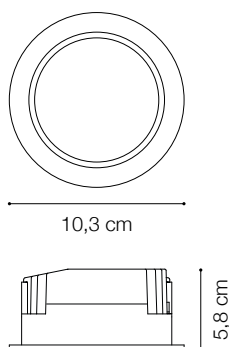

ideal lux | Basic Wide

DOWNLIGHT

Die-cast aluminum recessed spotlight with round seal. Suitable for the installation on plasterboard ceiling. Matt white finish; COB Chip on Board and SMD technology; available in different color temperatures 3000k and 4000k and with three different optics; CRI ≥ 80 ; protection IP20; insulation class II.

Code	193519
Item name	BASIC WIDE 10W 3000K
Source	LED COB SAMSUNG
Power	10W
Driver included	PHILIPS
Driver available	1-10V DALI
Lumen	900 Lm
MacAdam	4SDC
Beam	85°
CCT	3000K
CRI	≥ 80
UGR	<18
LED Life	30.000 h
Insulation class	Class II
IP	44
Material	Aluminum
Warranty	5 years
Net Weight	0,370 Kg
Volume	0,0017 m ³
Base / Hole	$\varnothing 9$ cm

Code	218823
Item name	BASIC DRIVER 1-10V 10W
Power	12W
Output	9/40Vdc
Current	300 mA
Measure	150 x 43 x 29 mm

Code	220772
Item name	BASIC DRIVER DALI 10W
Power	10W
Output	15/25Vdc
Current	400 mA
Measure	130 x 43 x 30 mm