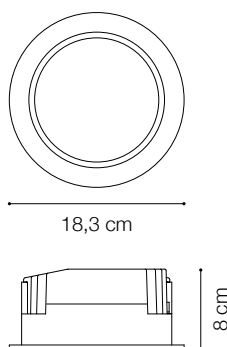

ideal lux | Basic Accent

DOWNLIGHT

Die-cast aluminum recessed spotlight with round seal. Suitable for the installation on plasterboard ceiling. Matt white finish; COB Chip on Board and SMD technology; available in different color temperatures 3000k and 4000k and with three different optics; CRI \geq 80; protection IP20; insulation class II.

Code	193489
Item name	BASIC ACCENT 30W 3000K
Source	LED COB PHILIPS
Power	30W
Driver included	PHILIPS
Driver available	1-10V DALI
Lumen	2400 Lm
MacAdam	4SDC
Beam	50°
CCT	4000K
CRI	\geq 80
UGR	<20
LED Life	30.000 h
Insulation class	Class II
IP	44
Material	Aluminum
Warranty	5 years
Net Weight	1,250 Kg
Volume	0,0056 m ³
Base / Hole	\varnothing 16 cm

Code	218854
Item name	BASIC DRIVER 1-10V 30W
Power	31W
Output	9/34Vdc
Current	900 mA
Measure	150 x 43 x 29 mm

Code	220802
Item name	BASIC DRIVER DALI 30W
Power	35W
Output	25/50Vdc
Current	700 mA
Measure	150 x 43 x 30 mm