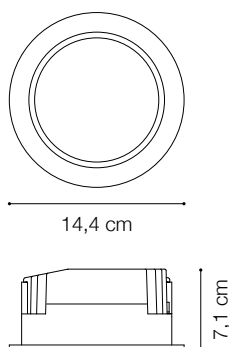

ideal lux | Basic Accent

DOWNLIGHT

Die-cast aluminum recessed spotlight with round seal. Suitable for the installation on plasterboard ceiling. Matt white finish; COB Chip on Board and SMD technology; available in different color temperatures 3000k and 4000k and with three different optics; CRI ≥ 80 ; protection IP20; insulation class II.

Code	193472
Item name	BASIC ACCENT 20W 3000K
Source	LED COB PHILIPS
Power	20W
Driver included	PHILIPS
Driver available	1-10V DALI
Lumen	1650 Lm
MacAdam	4SDC
Beam	55°
CCT	3000K
CRI	≥ 80
UGR	<19
LED Life	30.000 h
Insulation class	Class II
IP	44
Material	Aluminum
Warranty	5 years
Net Weight	0,660 Kg
Volume	0,0027 m ³
Base / Hole	\varnothing 12,5 cm

Code	218847
Item name	BASIC DRIVER 1-10V 20W
Power	20W
Output	9/28Vdc
Current	700 mA
Measure	150 x 43 x 29 mm

Code	220789
Item name	BASIC DRIVER DALI 20W
Power	24W
Output	20/23Vdc
Current	1050 mA
Measure	130 x 43 x 30 mm