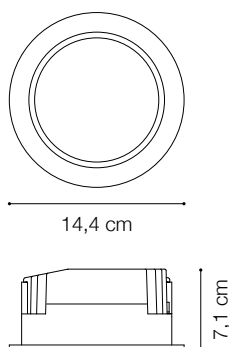

## DOWNLIGHT

Die-cast aluminum recessed spotlight with round seal. Suitable for the installation on plasterboard ceiling. Matt white finish; COB Chip on Board and SMD technology; available in different color temperatures 3000k and 4000k and with three different optics; CRI  $\geq 80$ ; protection IP20; insulation class II.

Code	218830
Item name	BASIC DRIVER 1-10V 15W
Power	15W
Output	9/33Vdc
Current	450 mA
Measure	150 x 43 x 29 mm

Code	220796
Item name	BASIC DRIVER DALI 15W
Power	17W
Output	15/24Vdc
Current	700 mA
Measure	130 x 43 x 30 mm