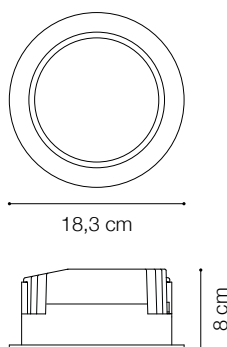

ideal lux | Basic Wide

DOWNLIGHT

Die-cast aluminum recessed spotlight with round seal. Suitable for the installation on plasterboard ceiling. Matt white finish; COB Chip on Board and SMD technology; available in different color temperatures 3000k and 4000k and with three different optics; CRI ≥ 80 ; protection IP20; insulation class II.

Code	193434
Item name	BASIC WIDE 30W 4000K
Source	LED COB SAMSUNG
Power	30W
Driver included	PHILIPS
Driver available	1-10V DALI
Lumen	2950 Lm
MacAdam	4SDC
Beam	90°
CCT	4000K
CRI	≥ 80
UGR	<22
LED Life	30.000 h
Insulation class	Class II
IP	44
Material	Aluminum
Warranty	5 years
Net Weight	1,130 Kg
Volume	0,0056 m ³
Base / Hole	$\varnothing 16$ cm

Code	218854
Item name	BASIC DRIVER 1-10V 30W
Power	31W
Output	9/34Vdc
Current	900 mA
Measure	150 x 43 x 29 mm

Code	220802
Item name	BASIC DRIVER DALI 30W
Power	35W
Output	25/50Vdc
Current	700 mA
Measure	150 x 43 x 30 mm