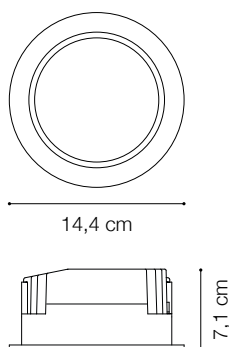

# ideal lux | Basic Wide

## DOWNLIGHT

Die-cast aluminum recessed spotlight with round seal. Suitable for the installation on plasterboard ceiling. Matt white finish; COB Chip on Board and SMD technology; available in different color temperatures 3000k and 4000k and with three different optics; CRI  $\geq 80$ ; protection IP20; insulation class II.

Code	193427
Item name	BASIC WIDE 20W 4000K
Source	LED COB SAMSUNG
Power	20W
Driver included	PHILIPS
Driver available	1-10V   DALI
Lumen	2100 Lm
MacAdam	4SDC
Beam	87°
CCT	4000K
CRI	$\geq 80$
UGR	<21
LED Life	30.000 h
Insulation class	Class II
IP	44
Material	Aluminum
Warranty	5 years
Net Weight	0,630 Kg
Volume	0,0027 m <sup>3</sup>
Base / Hole	$\varnothing 12,5$ cm

Code	218847
Item name	BASIC DRIVER 1-10V 20W
Power	20W
Output	9/28Vdc
Current	700 mA
Measure	150 x 43 x 29 mm

Code	220789
Item name	BASIC DRIVER DALI 20W
Power	24W
Output	20/23Vdc
Current	1050 mA
Measure	130 x 43 x 30 mm