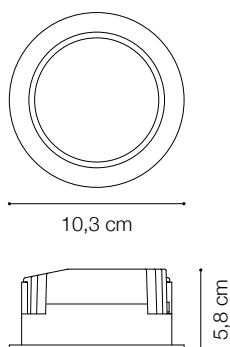

ideal lux | Basic Wide

DOWNLIGHT

Die-cast aluminum recessed spotlight with round seal. Suitable for the installation on plasterboard ceiling. Matt white finish; COB Chip on Board and SMD technology; available in different color temperatures 3000k and 4000k and with three different optics; CRI \geq 80; protection IP20; insulation class II.

Code	193403
Item name	BASIC WIDE 10W 4000K
Source	LED COB SAMSUNG
Power	10W
Driver included	PHILIPS
Driver available	1-10V DALI
Lumen	950 Lm
MacAdam	4SDC
Beam	85°
CCT	4000K
CRI	\geq 80
UGR	<18
LED Life	30.000 h
Insulation class	Class II
IP	44
Material	Aluminum
Warranty	5 years
Net Weight	0,370 Kg
Volume	0,0017 m ³
Base / Hole	\varnothing 9 cm

Code	218823
Item name	BASIC DRIVER 1-10V 10W
Power	12W
Output	9/40Vdc
Current	300 mA
Measure	150 x 43 x 29 mm

Code	220772
Item name	BASIC DRIVER DALI 10W
Power	10W
Output	15/25Vdc
Current	400 mA
Measure	130 x 43 x 30 mm