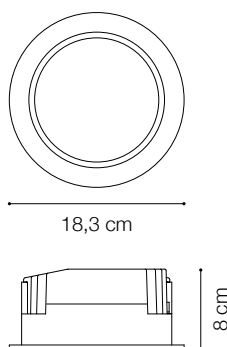

ideal lux | Basic Accent

DOWNLIGHT

Die-cast aluminum recessed spotlight with round seal. Suitable for the installation on plasterboard ceiling. Matt white finish; COB Chip on Board and SMD technology; available in different color temperatures 3000k and 4000k and with three different optics; CRI ≥ 80 ; protection IP20; insulation class II.

Code	193380
Item name	BASIC ACCENT 30W 4000K
Source	LED COB PHILIPS
Power	30W
Driver included	PHILIPS
Driver available	1-10V DALI
Lumen	3150 Lm
MacAdam	4SDC
Beam	50°
CCT	4000K
CRI	≥ 80
UGR	<20
LED Life	30.000 h
Insulation class	Class II
IP	44
Material	Aluminum
Warranty	5 years
Net Weight	1,250 Kg
Volume	0,0056 m ³
Base / Hole	\varnothing 16 cm

Code	218854
Item name	BASIC DRIVER 1-10V 30W
Power	31W
Output	9/34Vdc
Current	900 mA
Measure	150 x 43 x 29 mm

Code	220802
Item name	BASIC DRIVER DALI 30W
Power	35W
Output	25/50Vdc
Current	700 mA
Measure	150 x 43 x 30 mm