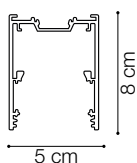

ideal lux | Fluo Bi-emission

NOT INCLUDED | OPTIONAL

Code	191454
Item name	FLUO CORNER 4000K WH
Material	Aluminum
Warranty	5 years
Net Weight	0,580 Kg
Volume	0,0023 m³