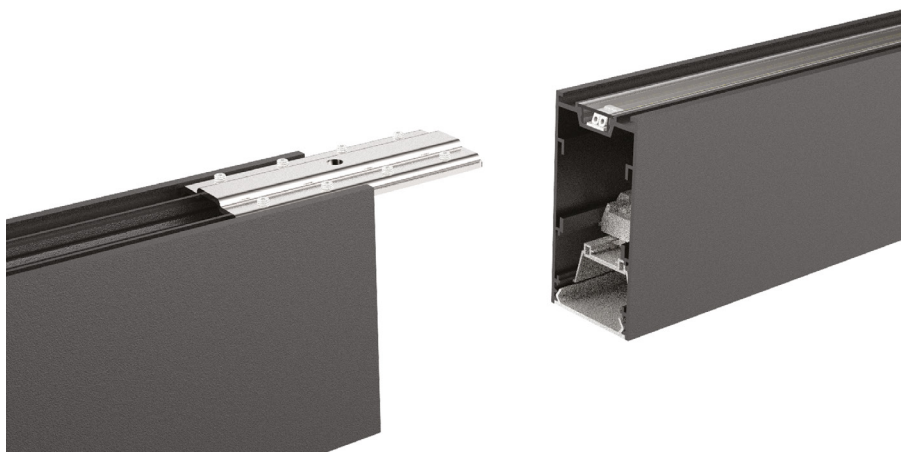

## LINEAR SYSTEM

Linear system of lamps with extruded aluminum body with a 50 mm wide and 80 mm high section, modules available in two lengths: 1200 mm and 1800 mm, which can be assembled according to the desired arrangement, possibility of assembling three different source modules: the WIDE diffusing module, the BIEMISSION module with light component for indirect lighting and the ACCENT module with UGR control lower than 19, integrated LEDs, color temperature options of 3000K or 4000K, starting binning  $\leq 3$  -Step MacAdam, minimum 80% of luminous flux remaining after 30000 h duration, IP20 protection, insulation class I.

The system is available in anodized aluminum, white and black colors and it is possible to install it in different ways: ceiling-mounted or flush-mounted in plasterboard ceilings. Driver included, integrated in the lighting fitting, available in both DALI and 1-10V dimmable versions. System suitable for locations where professional lighting with minimal design is required, such as OFFICES and SHOPS.

# ideal lux | Fluo Bi-emission

NOT INCLUDED | OPTIONAL

Code 191508  
Item name FLUO PROFILE CONNECTOR

Code 191485  
Item name FLUO CORNER BLINDED WH  
Material Aluminum  
Warranty 5 years  
Net Weight 0,610 Kg  
Volume 0,0023 m<sup>3</sup>

# ideal lux | Fluo Bi-emission

NOT INCLUDED | OPTIONAL

|            |                       |
|------------|-----------------------|
| Code       | 191454                |
| Item name  | FLUO CORNER 4000K WH  |
| Material   | Aluminum              |
| Warranty   | 5 years               |
| Net Weight | 0,580 Kg              |
| Volume     | 0,0023 m <sup>3</sup> |