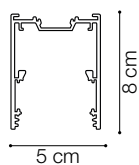

# ideal lux | Fluo Bi-emission

NOT INCLUDED | OPTIONAL

Code 191508  
Item name FLUO PROFILE CONNECTOR

Code 191485  
Item name FLUO CORNER BLINDED WH  
Material Aluminum  
Warranty 5 years  
Net Weight 0,610 Kg  
Volume 0,0023 m<sup>3</sup>