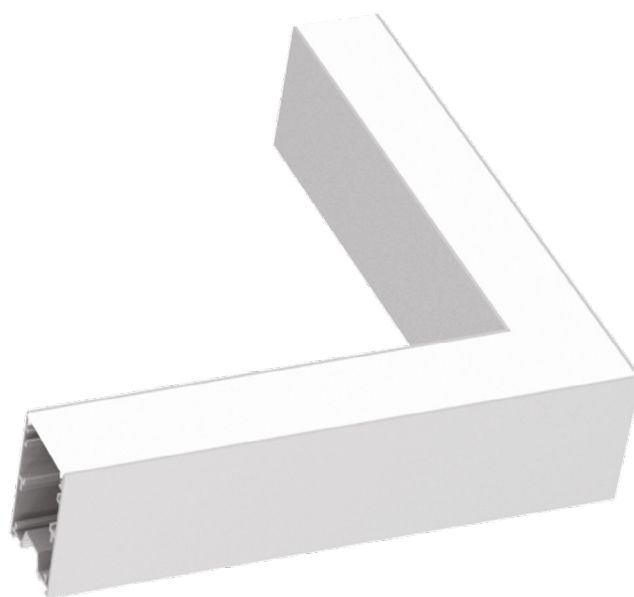

## LINEAR SYSTEM

Linear system of lamps with extruded aluminum body with a 50 mm wide and 80 mm high section, modules available in two lengths: 1200 mm and 1800 mm, which can be assembled according to the desired arrangement, possibility of assembling three different source modules: the WIDE diffusing module, the BIEMISSION module with light component for indirect lighting and the ACCENT module with UGR control lower than 19, integrated LEDs, color temperature options of 3000K or 4000K, starting binning  $\leq 3$  -Step MacAdam, minimum 80% of luminous flux remaining after 30000 h duration, IP20 protection, insulation class I.

# ideal lux | Fluo Bi-emission

NOT INCLUDED | OPTIONAL

Code 191508  
Item name FLUO PROFILE CONNECTOR

Code 191485  
Item name FLUO CORNER BLINDED WH  
Material Aluminum  
Warranty 5 years  
Net Weight 0,610 Kg  
Volume 0,0023 m<sup>3</sup>

# ideal lux | Fluo Bi-emission

NOT INCLUDED | OPTIONAL

|            |                       |
|------------|-----------------------|
| Code       | 191454                |
| Item name  | FLUO CORNER 4000K WH  |
| Material   | Aluminum              |
| Warranty   | 5 years               |
| Net Weight | 0,580 Kg              |
| Volume     | 0,0023 m <sup>3</sup> |