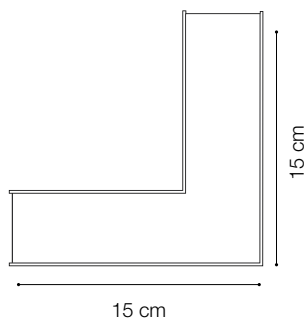

## LINEAR SYSTEM

Linear system of lamps with extruded aluminum body with a 50 mm wide and 80 mm high section, modules available in two lengths: 1200 mm and 1800 mm, which can be assembled according to the desired arrangement, possibility of assembling three different source modules: the WIDE diffusing module, the BIEMISSION module with light component for indirect lighting and the ACCENT module with UGR control lower than 19, integrated LEDs, color temperature options of 3000K or 4000K, starting binning  $\leq 3$  -Step MacAdam, minimum 80% of luminous flux remaining after 30000 h duration, IP20 protection, insulation class I.

# ideal lux | Fluo Bi-emission

NOT INCLUDED | OPTIONAL

Code 191508  
Item name FLUO PROFILE CONNECTOR

Code 191485  
Item name FLUO CORNER BLINDED WH  
Material Aluminum  
Warranty 5 years  
Net Weight 0,610 Kg  
Volume 0,0023 m<sup>3</sup>

# ideal lux | Fluo Bi-emission

NOT INCLUDED | OPTIONAL

|            |                       |
|------------|-----------------------|
| Code       | 191454                |
| Item name  | FLUO CORNER 4000K WH  |
| Material   | Aluminum              |
| Warranty   | 5 years               |
| Net Weight | 0,580 Kg              |
| Volume     | 0,0023 m <sup>3</sup> |