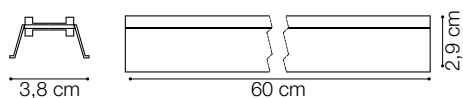

ideal lux | Fluo Bi-emission

NOT INCLUDED | OPTIONAL

Code	198675
Item name	FLUO MODULO WIDE 08W 4000K 12V
Material	Aluminum
Power	8 W
Beam	105°
Flux	1150 Lm
CCT	4000 k
Volt	12 Vdc
Warranty	5 years
Net Weight	0,300 Kg
Volume	0,0007 m³