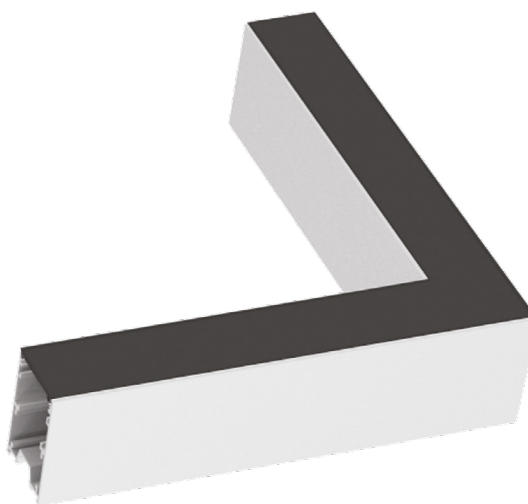

# ideal lux | Fluo Bi-emission

NOT INCLUDED | OPTIONAL

Code 191508  
Item name FLUO PROFILE CONNECTOR

Code 191485  
Item name FLUO CORNER BLINDED WH  
Material Aluminum  
Warranty 5 years  
Net Weight 0,610 Kg  
Volume 0,0023 m<sup>3</sup>