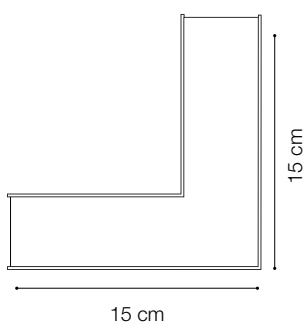

## LINEAR SYSTEM

Linear system of lamps with extruded aluminum body with a 50 mm wide and 80 mm high section, modules available in two lengths: 1200 mm and 1800 mm, which can be assembled according to the desired arrangement, possibility of assembling three different source modules: the WIDE diffusing module, the BIEMISSION module with light component for indirect lighting and the ACCENT module with UGR control lower than 19, integrated LEDs, color temperature options of 3000K or 4000K, starting binning  $\leq 3$  -Step MacAdam, minimum 80% of luminous flux remaining after 30000 h duration, IP20 protection, insulation class I.

# ideal lux | Fluo Bi-emission

NOT INCLUDED | OPTIONAL

Code 191508  
Item name FLUO PROFILE CONNECTOR

Code 191485  
Item name FLUO CORNER BLINDED WH  
Material Aluminum  
Warranty 5 years  
Net Weight 0,610 Kg  
Volume 0,0023 m<sup>3</sup>

# ideal lux | Fluo Bi-emission

NOT INCLUDED | OPTIONAL

|            |                       |
|------------|-----------------------|
| Code       | 191454                |
| Item name  | FLUO CORNER 4000K WH  |
| Material   | Aluminum              |
| Warranty   | 5 years               |
| Net Weight | 0,580 Kg              |
| Volume     | 0,0023 m <sup>3</sup> |