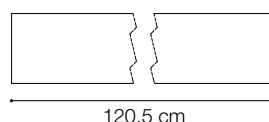

ideal lux | Fluo Bi-emission

LINEAR SYSTEM

Linear system of lamps with extruded aluminum body with a 50 mm wide and 80 mm high section, modules available in two lengths: 1200 mm and 1800 mm, which can be assembled according to the desired arrangement, possibility of assembling three different source modules: the WIDE diffusing module, the BIEMISSION module with light component for indirect lighting and the ACCENT module with UGR control lower than 19, integrated LEDs, color temperature options of 3000K or 4000K, starting binning ≤ 3 -Step MacAdam, minimum 80% of luminous flux remaining after 30000 h duration, IP20 protection, insulation class I.

The system is available in anodized aluminum, white and black colors and it is possible to install it in different ways: ceiling-mounted or flush-mounted in plasterboard ceilings. Driver included, integrated in the lighting fitting, available in both DALI and 1-10V dimmable versions. System suitable for locations where professional lighting with minimal design is required, such as OFFICES and SHOPS.

Code	192741
Item name	FLUO BI-EMISSION 1200 4000K WH
Source	LED SMD SAMSUNG
Power	27W | 13W
Driver included	TRIDONIC
Driver available	1-10V | DALI
Lumen	3650 Lm + 2350 Lumen
MacAdam	SDCM 3
Beam	105° + 105°
CCT	4000K
CRI	≥ 83
UGR	<27
LED Life	30.000 h
Insulation class	Class I
IP	20
Material	Aluminum
Warranty	5 years
Net Weight	2,890 Kg
Volume	0,0251 m³
Dimmable	On request
Customizable	Yes

120,5 cm

5 cm

8 cm