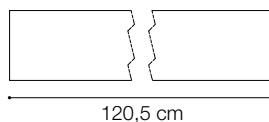

120,5 cm

5 cm

8 cm