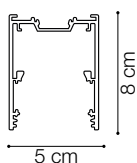

# ideal lux | Fluo Bi-emission

NOT INCLUDED | OPTIONAL

Code 191508  
Item name FLUO PROFILE CONNECTOR

Code 191492  
Item name FLUO CORNER BLINDED BK  
Material Aluminum  
Warranty 5 years  
Net Weight 0,610 Kg  
Volume 0,0023 m<sup>3</sup>

# ideal lux | Fluo Bi-emission

NOT INCLUDED | OPTIONAL

Code	191430
Item name	FLUO CORNER 3000K BK
Material	Aluminum
Warranty	5 years
Net Weight	0,580 Kg
Volume	0,0023 m <sup>3</sup>

Code	216447
Item name	FLUO DRIVER 1-10V 17W
Power	17W
Output	300 mA
Measure	280 x 30 x 21 mm