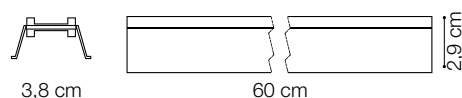

Code	198699 / 198705
Item name	FLUO MODULO WIDE 13W 3000K 24V / 48V
Material	Aluminum
Power	13 W
Beam	105°
Flux	1650 Lm
CCT	3000 k
Volt	24 Vdc
Warranty	5 years
Net Weight	0,300 Kg
Volume	0,0007 m³