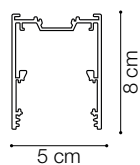

# ideal lux | Fluo Bi-emission

NOT INCLUDED | OPTIONAL

Code 191508  
Item name FLUO PROFILE CONNECTOR

Code 191492  
Item name FLUO CORNER BLINDED BK  
Material Aluminum  
Warranty 5 years  
Net Weight 0,610 Kg  
Volume 0,0023 m<sup>3</sup>

# ideal lux | Fluo Bi-emission

NOT INCLUDED | OPTIONAL

Code	191430
Item name	FLUO CORNER 3000K BK
Material	Aluminum
Warranty	5 years
Net Weight	0,580 Kg
Volume	0,0023 m <sup>3</sup>

Code	216447
Item name	FLUO DRIVER 1-10V 17W
Power	17W
Output	300 mA
Measure	280 x 30 x 21 mm