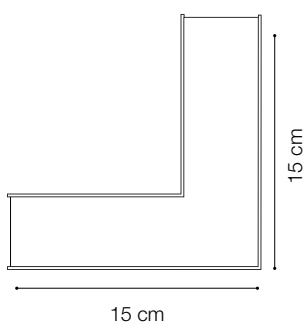

## LINEAR SYSTEM

Linear system of lamps with extruded aluminum body with a 50 mm wide and 80 mm high section, modules available in two lengths: 1200 mm and 1800 mm, which can be assembled according to the desired arrangement, possibility of assembling three different source modules: the WIDE diffusing module, the BIEMISSION module with light component for indirect lighting and the ACCENT module with UGR control lower than 19, integrated LEDs, color temperature options of 3000K or 4000K, starting binning  $\leq 3$  -Step MacAdam, minimum 80% of luminous flux remaining after 30000 h duration, IP20 protection, insulation class I.

# ideal lux | Fluo Bi-emission

NOT INCLUDED | OPTIONAL

Code 191508  
Item name FLUO PROFILE CONNECTOR

Code 191492  
Item name FLUO CORNER BLINDED BK  
Material Aluminum  
Warranty 5 years  
Net Weight 0,610 Kg  
Volume 0,0023 m<sup>3</sup>

# ideal lux | Fluo Bi-emission

NOT INCLUDED | OPTIONAL

Code	191430
Item name	FLUO CORNER 3000K BK
Material	Aluminum
Warranty	5 years
Net Weight	0,580 Kg
Volume	0,0023 m <sup>3</sup>

Code	216447
Item name	FLUO DRIVER 1-10V 17W
Power	17W
Output	300 mA
Measure	280 x 30 x 21 mm