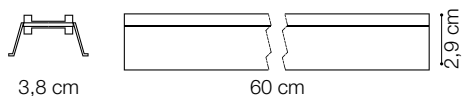

ideal lux | Fluo Bi-emission

NOT INCLUDED | OPTIONAL

Code	198668
Item name	FLUO MODULO WIDE 08W 3000K 12V
Material	Aluminum
Power	8 W
Beam	105°
Flux	1100 Lm
CCT	3000 k
Volt	12 Vdc
Warranty	5 years
Net Weight	0,300 Kg
Volume	0,0007 m³