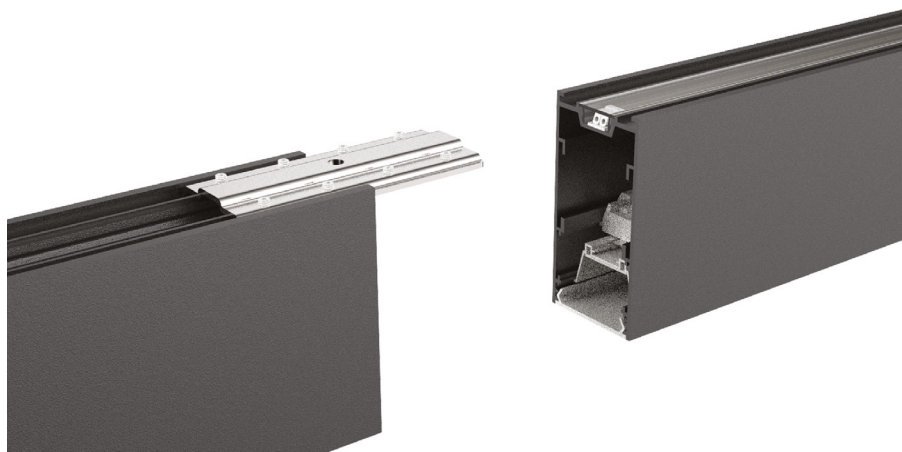

## LINEAR SYSTEM

Linear system of lamps with extruded aluminum body with a 50 mm wide and 80 mm high section, modules available in two lengths: 1200 mm and 1800 mm, which can be assembled according to the desired arrangement, possibility of assembling three different source modules: the WIDE diffusing module, the BIEMISSION module with light component for indirect lighting and the ACCENT module with UGR control lower than 19, integrated LEDs, color temperature options of 3000K or 4000K, starting binning  $\leq 3$  -Step MacAdam, minimum 80% of luminous flux remaining after 30000 h duration, IP20 protection, insulation class I.

The system is available in anodized aluminum, white and black colors and it is possible to install it in different ways: ceiling-mounted or flush-mounted in plasterboard ceilings. Driver included, integrated in the lighting fitting, available in both DALI and 1-10V dimmable versions. System suitable for locations where professional lighting with minimal design is required, such as OFFICES and SHOPS.

# ideal lux | Fluo Bi-emission

NOT INCLUDED | OPTIONAL

Code 191508  
Item name FLUO PROFILE CONNECTOR

Code 191492  
Item name FLUO CORNER BLINDED BK  
Material Aluminum  
Warranty 5 years  
Net Weight 0,610 Kg  
Volume 0,0023 m<sup>3</sup>

# ideal lux | Fluo Bi-emission

NOT INCLUDED | OPTIONAL

Code	191430
Item name	FLUO CORNER 3000K BK
Material	Aluminum
Warranty	5 years
Net Weight	0,580 Kg
Volume	0,0023 m <sup>3</sup>

Code	216447
Item name	FLUO DRIVER 1-10V 17W
Power	17W
Output	300 mA
Measure	280 x 30 x 21 mm