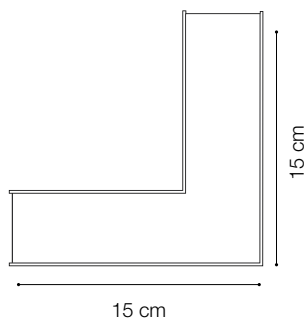

## LINEAR SYSTEM

Linear system of lamps with extruded aluminum body with a 50 mm wide and 80 mm high section, modules available in two lengths: 1200 mm and 1800 mm, which can be assembled according to the desired arrangement, possibility of assembling three different source modules: the WIDE diffusing module, the BIEMISSION module with light component for indirect lighting and the ACCENT module with UGR control lower than 19, integrated LEDs, color temperature options of 3000K or 4000K, starting binning  $\leq 3$  -Step MacAdam, minimum 80% of luminous flux remaining after 30000 h duration, IP20 protection, insulation class I.

# ideal lux | Fluo Bi-emission

NOT INCLUDED | OPTIONAL

Code 191508  
Item name FLUO PROFILE CONNECTOR

Code 191492  
Item name FLUO CORNER BLINDED BK  
Material Aluminum  
Warranty 5 years  
Net Weight 0,610 Kg  
Volume 0,0023 m<sup>3</sup>

# ideal lux | Fluo Bi-emission

NOT INCLUDED | OPTIONAL

Code	191430
Item name	FLUO CORNER 3000K BK
Material	Aluminum
Warranty	5 years
Net Weight	0,580 Kg
Volume	0,0023 m <sup>3</sup>

Code	216447
Item name	FLUO DRIVER 1-10V 17W
Power	17W
Output	300 mA
Measure	280 x 30 x 21 mm