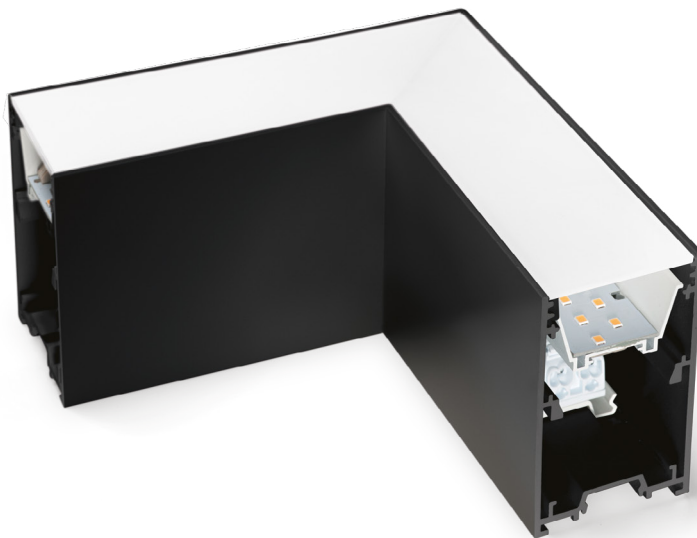

## LINEAR SYSTEM

Linear system of lamps with extruded aluminum body with a 50 mm wide and 80 mm high section, modules available in two lengths: 1200 mm and 1800 mm, which can be assembled according to the desired arrangement, possibility of assembling three different source modules: the WIDE diffusing module, the BIEMISSION module with light component for indirect lighting and the ACCENT module with UGR control lower than 19, integrated LEDs, color temperature options of 3000K or 4000K, starting binning  $\leq 3$  -Step MacAdam, minimum 80% of luminous flux remaining after 30000 h duration, IP20 protection, insulation class I.

Suggestion

Suggestion

Code	192710
Item name	FLUO BI-EMISSION 1200 3000K BLACK
Source	LED SMD SAMSUNG
Power	27W   13W
Driver included	TRIDONIC
Driver available	1-10V   DALI
Lumen	3450 Lm + 2200 Lumen
MacAdam	SDCM 3
Beam	105° + 105°
CCT	3000K
CRI	$\geq 83$
UGR	<27
LED Life	30.000 h
Insulation class	Class I
IP	20
Material	Aluminum
Warranty	5 years
Net Weight	2,890 Kg
Volume	0,0251 m <sup>3</sup>
Dimmable	On request
Customizable	Yes

# ideal lux | Fluo Bi-emission

NOT INCLUDED | OPTIONAL

Code 191508  
Item name FLUO PROFILE CONNECTOR

Code 191492  
Item name FLUO CORNER BLINDED BK  
Material Aluminum  
Warranty 5 years  
Net Weight 0,610 Kg  
Volume 0,0023 m<sup>3</sup>

# ideal lux | Fluo Bi-emission

NOT INCLUDED | OPTIONAL

Code	191430
Item name	FLUO CORNER 3000K BK
Material	Aluminum
Warranty	5 years
Net Weight	0,580 Kg
Volume	0,0023 m <sup>3</sup>

Code	216447
Item name	FLUO DRIVER 1-10V 17W
Power	17W
Output	300 mA
Measure	280 x 30 x 21 mm