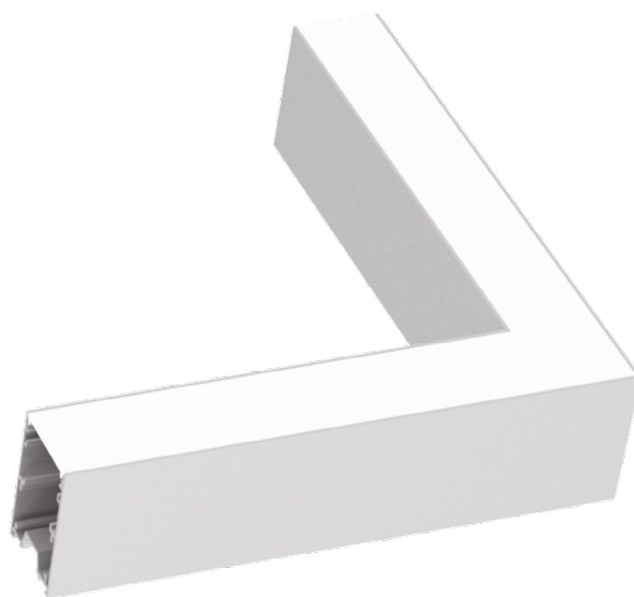

ideal lux | Fluo Bi-emission

LINEAR SYSTEM

Linear system of lamps with extruded aluminum body with a 50 mm wide and 80 mm high section, modules available in two lengths: 1200 mm and 1800 mm, which can be assembled according to the desired arrangement, possibility of assembling three different source modules: the WIDE diffusing module, the BIEMISSION module with light component for indirect lighting and the ACCENT module with UGR control lower than 19, integrated LEDs, color temperature options of 3000K or 4000K, starting binning ≤ 3 -Step MacAdam, minimum 80% of luminous flux remaining after 30000 h duration, IP20 protection, insulation class I.

Suggestion

Suggestion

Code	192703
Item name	FLUO BI-EMISSION 1800 3000K WHITE
Source	LED SMD SAMSUNG
Power	36W + 18W
Driver included	TRIDONIC
Driver available	1-10V DALI
Lumen	4750 Lm + 2950 Lumen
MacAdam	SDCM 3
Beam	105° + 105°
CCT	3000K
CRI	≥ 83
UGR	<27
LED Life	30.000 h
Insulation class	Class I
IP	20
Material	Aluminum
Warranty	5 years
Net Weight	4,420 Kg
Volume	0,0360 m ³
Dimmable	On request
Customizable	Yes

ideal lux | Fluo Bi-emission

NOT INCLUDED | OPTIONAL

Code 191508
Item name FLUO PROFILE CONNECTOR

Code 191485
Item name FLUO CORNER BLINDED WH
Material Aluminum
Warranty 5 years
Net Weight 0,610 Kg
Volume 0,0023 m³

ideal lux | Fluo Bi-emission

NOT INCLUDED | OPTIONAL

Code	191423
Item name	FLUO CORNER 3000K WH
Material	Aluminum
Warranty	5 years
Net Weight	0,580 Kg
Volume	0,0023 m ³

Code	216430
Item name	FLUO DRIVER 1-10V 20W
Power	20W
Output	350 mA
Measure	280 x 30 x 21 mm