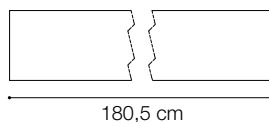

180,5 cm

5 cm

8 cm

IDEAL LUX s.r.l.

Via Taglio Destro, 32, 30035 Mirano (Venezia)

Tel. +39 041 5790500, Fax +39 041 8872349, E-mail info@ideal-lux.com

www.ideal-lux.com