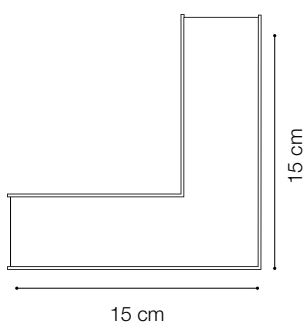

ideal lux | Fluo Bi-emission

NOT INCLUDED | OPTIONAL

Code 191508
Item name FLUO PROFILE CONNECTOR

Code 191485
Item name FLUO CORNER BLINDED WH
Material Aluminum
Warranty 5 years
Net Weight 0,610 Kg
Volume 0,0023 m³

ideal lux | Fluo Bi-emission

NOT INCLUDED | OPTIONAL

Code	191423
Item name	FLUO CORNER 3000K WH
Material	Aluminum
Warranty	5 years
Net Weight	0,580 Kg
Volume	0,0023 m ³

Code	216430
Item name	FLUO DRIVER 1-10V 20W
Power	20W
Output	350 mA
Measure	280 x 30 x 21 mm