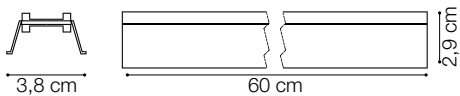

ideal lux | Fluo Bi-emission

NOT INCLUDED | OPTIONAL

Code	198668
Item name	FLUO MODULO WIDE 08W 3000K 12V
Material	Aluminum
Power	8 W
Beam	105°
Flux	1100 Lm
CCT	3000 k
Volt	12 Vdc
Warranty	5 years
Net Weight	0,300 Kg
Volume	0,0007 m³