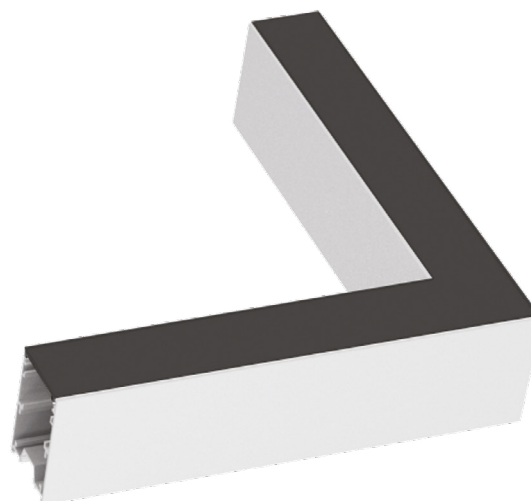

ideal lux | Fluo Bi-emission

LINEAR SYSTEM

Linear system of lamps with extruded aluminum body with a 50 mm wide and 80 mm high section, modules available in two lengths: 1200 mm and 1800 mm, which can be assembled according to the desired arrangement, possibility of assembling three different source modules: the WIDE diffusing module, the BIEMISSION module with light component for indirect lighting and the ACCENT module with UGR control lower than 19, integrated LEDs, color temperature options of 3000K or 4000K, starting binning ≤ 3 -Step MacAdam, minimum 80% of luminous flux remaining after 30000 h duration, IP20 protection, insulation class I.

ideal lux | Fluo Bi-emission

NOT INCLUDED | OPTIONAL

Code 191508
Item name FLUO PROFILE CONNECTOR

Code 191485
Item name FLUO CORNER BLINDED WH
Material Aluminum
Warranty 5 years
Net Weight 0,610 Kg
Volume 0,0023 m³

ideal lux | Fluo Bi-emission

NOT INCLUDED | OPTIONAL

Code	191423
Item name	FLUO CORNER 3000K WH
Material	Aluminum
Warranty	5 years
Net Weight	0,580 Kg
Volume	0,0023 m ³

Code	216430
Item name	FLUO DRIVER 1-10V 20W
Power	20W
Output	350 mA
Measure	280 x 30 x 21 mm