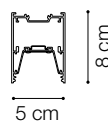

5 cm

8 cm

IDEAL LUX s.r.l.

Via Taglio Destro, 32, 30035 Mirano (Venezia)

Tel. +39 041 5790500, Fax +39 041 8872349, E-mail info@ideal-lux.com

www.ideal-lux.com