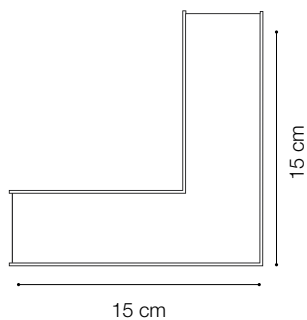

ideal lux | Fluo Bi-emission

NOT INCLUDED | OPTIONAL

Code 191508
Item name FLUO PROFILE CONNECTOR

Code 191485
Item name FLUO CORNER BLINDED WH
Material Aluminum
Warranty 5 years
Net Weight 0,610 Kg
Volume 0,0023 m³

ideal lux | Fluo Bi-emission

NOT INCLUDED | OPTIONAL

Code	191423
Item name	FLUO CORNER 3000K WH
Material	Aluminum
Warranty	5 years
Net Weight	0,580 Kg
Volume	0,0023 m ³

Code	216430
Item name	FLUO DRIVER 1-10V 20W
Power	20W
Output	350 mA
Measure	280 x 30 x 21 mm