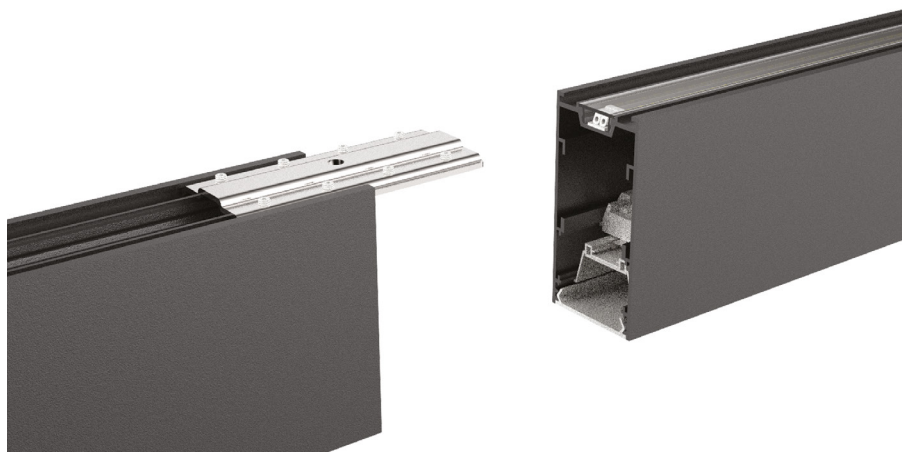

ideal lux | Fluo Bi-emission

LINEAR SYSTEM

Linear system of lamps with extruded aluminum body with a 50 mm wide and 80 mm high section, modules available in two lengths: 1200 mm and 1800 mm, which can be assembled according to the desired arrangement, possibility of assembling three different source modules: the WIDE diffusing module, the BIEMISSION module with light component for indirect lighting and the ACCENT module with UGR control lower than 19, integrated LEDs, color temperature options of 3000K or 4000K, starting binning ≤ 3 -Step MacAdam, minimum 80% of luminous flux remaining after 30000 h duration, IP20 protection, insulation class I.

The system is available in anodized aluminum, white and black colors and it is possible to install it in different ways: ceiling-mounted or flush-mounted in plasterboard ceilings. Driver included, integrated in the lighting fitting, available in both DALI and 1-10V dimmable versions. System suitable for locations where professional lighting with minimal design is required, such as OFFICES and SHOPS.

ideal lux | Fluo Bi-emission

NOT INCLUDED | OPTIONAL

Code 191508
Item name FLUO PROFILE CONNECTOR

Code 191485
Item name FLUO CORNER BLINDED WH
Material Aluminum
Warranty 5 years
Net Weight 0,610 Kg
Volume 0,0023 m³

ideal lux | Fluo Bi-emission

NOT INCLUDED | OPTIONAL

Code	191423
Item name	FLUO CORNER 3000K WH
Material	Aluminum
Warranty	5 years
Net Weight	0,580 Kg
Volume	0,0023 m ³

Code	216430
Item name	FLUO DRIVER 1-10V 20W
Power	20W
Output	350 mA
Measure	280 x 30 x 21 mm