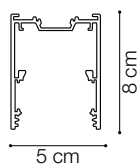

ideal lux | Fluo Bi-emission

NOT INCLUDED | OPTIONAL

Code 191508
Item name FLUO PROFILE CONNECTOR

Code 191485
Item name FLUO CORNER BLINDED WH
Material Aluminum
Warranty 5 years
Net Weight 0,610 Kg
Volume 0,0023 m³

ideal lux | Fluo Bi-emission

NOT INCLUDED | OPTIONAL

Code	191423
Item name	FLUO CORNER 3000K WH
Material	Aluminum
Warranty	5 years
Net Weight	0,580 Kg
Volume	0,0023 m ³

Code	216430
Item name	FLUO DRIVER 1-10V 20W
Power	20W
Output	350 mA
Measure	280 x 30 x 21 mm