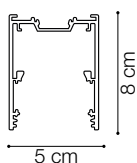

ideal lux | Fluo Bi-emission

NOT INCLUDED | OPTIONAL

Code 191508
Item name FLUO PROFILE CONNECTOR

Code 191485
Item name FLUO CORNER BLINDED WH
Material Aluminum
Warranty 5 years
Net Weight 0,610 Kg
Volume 0,0023 m³

ideal lux | Fluo Bi-emission

NOT INCLUDED | OPTIONAL

Code	191423
Item name	FLUO CORNER 3000K WH
Material	Aluminum
Warranty	5 years
Net Weight	0,580 Kg
Volume	0,0023 m ³

Code	216430
Item name	FLUO DRIVER 1-10V 20W
Power	20W
Output	350 mA
Measure	280 x 30 x 21 mm