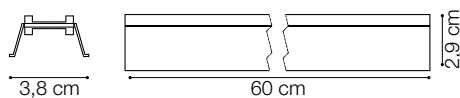

Code	198699 / 198705
Item name	FLUO MODULO WIDE 13W 3000K 24V / 48V
Material	Aluminum
Power	13 W
Beam	105°
Flux	1650 Lm
CCT	3000 k
Volt	24 Vdc
Warranty	5 years
Net Weight	0,300 Kg
Volume	0,0007 m³