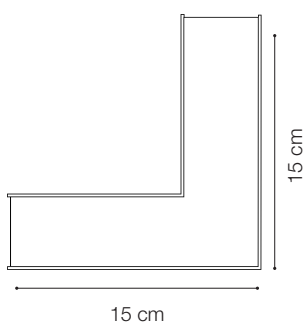

## LINEAR SYSTEM

Linear system of lamps with extruded aluminum body with a 50 mm wide and 80 mm high section, modules available in two lengths: 1200 mm and 1800 mm, which can be assembled according to the desired arrangement, possibility of assembling three different source modules: the WIDE diffusing module, the BIEMISSION module with light component for indirect lighting and the ACCENT module with UGR control lower than 19, integrated LEDs, color temperature options of 3000K or 4000K, starting binning  $\leq 3$ -Step MacAdam, minimum 80% of luminous flux remaining after 30000 h duration, IP20 protection, insulation class I.

# ideal lux | Fluo Bi-emission

NOT INCLUDED | OPTIONAL

Code 191508  
Item name FLUO PROFILE CONNECTOR

Code 191485  
Item name FLUO CORNER BLINDED WH  
Material Aluminum  
Warranty 5 years  
Net Weight 0,610 Kg  
Volume 0,0023 m<sup>3</sup>

# ideal lux | Fluo Bi-emission

NOT INCLUDED | OPTIONAL

Code	191416
Item name	FLUO CORNER 3000K WH
Material	Aluminum
Warranty	5 years
Net Weight	0,580 Kg
Volume	0,0023 m <sup>3</sup>

Code	216447
Item name	FLUO DRIVER 1-10V 17W
Power	17W
Output	300 mA
Measure	280 x 30 x 21 mm