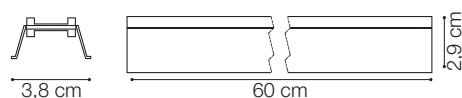

Code	198699 / 198705
Item name	FLUO MODULO WIDE 13W 3000K 24V / 48V
Material	Aluminum
Power	13 W /
Beam	105°
Flux	1650 Lm
CCT	3000 k
Volt	24 Vdc /2
Warranty	5 years
Net Weight	0,300 Kg
Volume	0,0007 m³