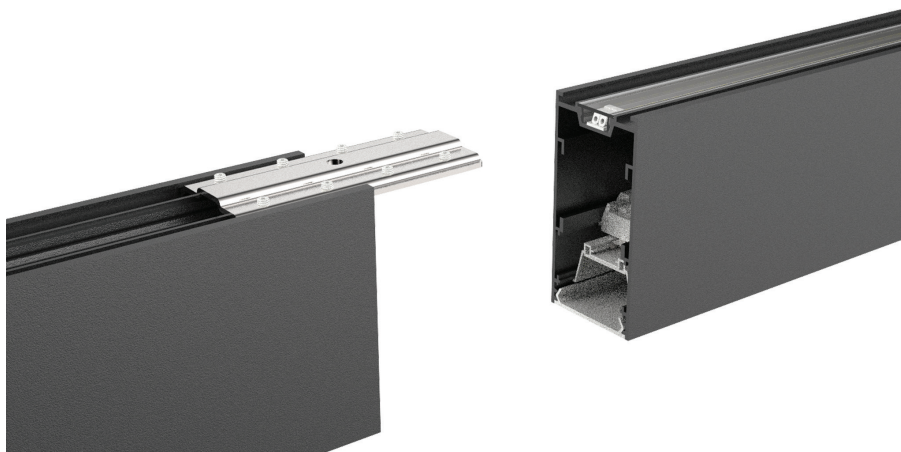

## LINEAR SYSTEM

Linear system of lamps with extruded aluminum body with a 50 mm wide and 80 mm high section, modules available in two lengths: 1200 mm and 1800 mm, which can be assembled according to the desired arrangement, possibility of assembling three different source modules: the WIDE diffusing module, the BIEMISSION module with light component for indirect lighting and the ACCENT module with UGR control lower than 19, integrated LEDs, color temperature options of 3000K or 4000K, starting binning  $\leq 3$ -Step MacAdam, minimum 80% of luminous flux remaining after 30000 h duration, IP20 protection, insulation class I.

The system is available in anodized aluminum, white and black colors and it is possible to install it in different ways: ceiling-mounted or flush-mounted in plasterboard ceilings. Driver included, integrated in the lighting fitting, available in both DALI and 1-10V dimmable versions. System suitable for locations where professional lighting with minimal design is required, such as OFFICES and SHOPS.

# ideal lux | Fluo Bi-emission

**MOUNTING KIT  
NOT INCLUDED | REQUIRED**

Code	191591
Item name	FLUO KIT PENDANT WH
Length	200 cm
Cup	Yes
Code	215907
Item name	FLUO KIT PENDANT BK
Length	500 cm
Cup	Yes

Code	220826
Item name	FLUO KIT PENDANT SINGLE CABLE 2 MT
Length	200 cm
Cup	No
Code	243665
Item name	FLUO KIT PENDANT SINGLE CABLE 5 MT
Length	500 cm
Cup	No

# ideal lux | Fluo Bi-emission

NOT INCLUDED | OPTIONAL

Code 191508  
Item name FLUO PROFILE CONNECTOR

Code 191485  
Item name FLUO CORNER BLINDED WH  
Material Aluminum  
Warranty 5 years  
Net Weight 0,610 Kg  
Volume 0,0023 m<sup>3</sup>