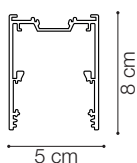

# ideal lux | Fluo Bi-emission

NOT INCLUDED | OPTIONAL

Code 191508  
Item name FLUO PROFILE CONNECTOR

Code 191485  
Item name FLUO CORNER BLINDED WH  
Material Aluminum  
Warranty 5 years  
Net Weight 0,610 Kg  
Volume 0,0023 m<sup>3</sup>

# ideal lux | Fluo Bi-emission

NOT INCLUDED | OPTIONAL

Code	191416
Item name	FLUO CORNER 3000K WH
Material	Aluminum
Warranty	5 years
Net Weight	0,580 Kg
Volume	0,0023 m <sup>3</sup>

Code	216447
Item name	FLUO DRIVER 1-10V 17W
Power	17W
Output	300 mA
Measure	280 x 30 x 21 mm

Code	216300
Item name	FLUO DRIVER DALI 14W
Power	14W
Output	250 mA
Measure	280 x 30 x 21 mm