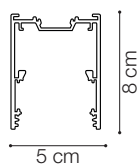

# ideal lux | Fluo Bi-emission

NOT INCLUDED | OPTIONAL

Code 191508  
Item name FLUO PROFILE CONNECTOR

Code 191485  
Item name FLUO CORNER BLINDED WH  
Material Aluminum  
Warranty 5 years  
Net Weight 0,610 Kg  
Volume 0,0023 m<sup>3</sup>

# ideal lux | Fluo Bi-emission

NOT INCLUDED | OPTIONAL

Code	191416
Item name	FLUO CORNER 3000K WH
Material	Aluminum
Warranty	5 years
Net Weight	0,580 Kg
Volume	0,0023 m <sup>3</sup>

Code	216447
Item name	FLUO DRIVER 1-10V 17W
Power	17W
Output	300 mA
Measure	280 x 30 x 21 mm