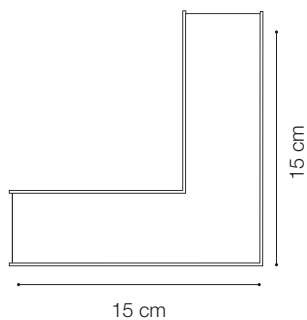

## LINEAR SYSTEM

Linear system of lamps with extruded aluminum body with a 50 mm wide and 80 mm high section, modules available in two lengths: 1200 mm and 1800 mm, which can be assembled according to the desired arrangement, possibility of assembling three different source modules: the WIDE diffusing module, the BIEMISSION module with light component for indirect lighting and the ACCENT module with UGR control lower than 19, integrated LEDs, color temperature options of 3000K or 4000K, starting binning  $\leq 3$ -Step MacAdam, minimum 80% of luminous flux remaining after 30000 h duration, IP20 protection, insulation class I.

# ideal lux | Fluo Bi-emission

NOT INCLUDED | OPTIONAL

Code 191508  
Item name FLUO PROFILE CONNECTOR

Code 191485  
Item name FLUO CORNER BLINDED WH  
Material Aluminum  
Warranty 5 years  
Net Weight 0,610 Kg  
Volume 0,0023 m<sup>3</sup>

# ideal lux | Fluo Bi-emission

NOT INCLUDED | OPTIONAL

Code	191416
Item name	FLUO CORNER 3000K WH
Material	Aluminum
Warranty	5 years
Net Weight	0,580 Kg
Volume	0,0023 m <sup>3</sup>

Code	216447
Item name	FLUO DRIVER 1-10V 17W
Power	17W
Output	300 mA
Measure	280 x 30 x 21 mm