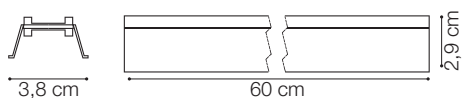

ideal lux | Fluo Accent

NOT INCLUDED | OPTIONAL

Code	198668
Item name	FLUO MODULO WIDE 08W 3000K 12V
Material	Aluminum
Power	8 W
Beam	105°
Flux	1100 Lm
CCT	3000 k
Volt	12 Vdc
Warranty	5 years
Net Weight	0,300 Kg
Volume	0,0007 m³