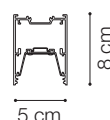

ideal lux | Fluo Bi-emission

LINEAR SYSTEM

Linear system of lamps with extruded aluminum body with a 50 mm wide and 80 mm high section, modules available in two lengths: 1200 mm and 1800 mm, which can be assembled according to the desired arrangement, possibility of assembling three different source modules: the WIDE diffusing module, the BIEMISSION module with light component for indirect lighting and the ACCENT module with UGR control lower than 19, integrated LEDs, color temperature options of 3000K or 4000K, starting binning ≤ 3 -Step MacAdam, minimum 80% of luminous flux remaining after 30000 h duration, IP20 protection, insulation class I.

The system is available in anodized aluminum, white and black colors and it is possible to install it in different ways: ceiling-mounted or flush-mounted in plasterboard ceilings. Driver included, integrated in the lighting fitting, available in both DALI and 1-10V dimmable versions. System suitable for locations where professional lighting with minimal design is required, such as OFFICES and SHOPS.

Code	192666
Item name	FLUO BI-EMISSION 1200 3000K WH
Source	LED SMD SAMSUNG
Power	27W | 13W
Driver included	TRIDONIC
Driver available	1-10V | DALI
Lumen	3450 Lm + 2200 Lumen
MacAdam	SDCM 3
Beam	105° + 105°
CCT	3000K
CRI	≥ 83
UGR	<27
LED Life	30.000 h
Insulation class	Class I
IP	20
Material	Aluminum
Warranty	5 years
Net Weight	2,890 Kg
Volume	0,0251 m³
Dimmable	On request
Customizable	Yes