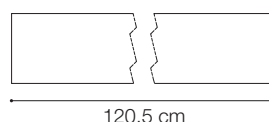

ideal lux | Fluo Bi-emission

LINEAR SYSTEM

Linear system of lamps with extruded aluminum body with a 50 mm wide and 80 mm high section, modules available in two lengths: 1200 mm and 1800 mm, which can be assembled according to the desired arrangement, possibility of assembling three different source modules: the WIDE diffusing module, the BIEMISSION module with light component for indirect lighting and the ACCENT module with UGR control lower than 19, integrated LEDs, color temperature options of 3000K or 4000K, starting binning ≤ 3 -Step MacAdam, minimum 80% of luminous flux remaining after 30000 h duration, IP20 protection, insulation class I.

The system is available in anodized aluminum, white and black colors and it is possible to install it in different ways: ceiling-mounted or flush-mounted in plasterboard ceilings. Driver included, integrated in the lighting fitting, available in both DALI and 1-10V dimmable versions. System suitable for locations where professional lighting with minimal design is required, such as OFFICES and SHOPS.

Code	192666
Item name	FLUO BI-EMISSION 1200 3000K WH
Source	LED SMD SAMSUNG
Power	27W | 13W
Driver included	TRIDONIC
Driver available	1-10V | DALI
Lumen	3450 Lm + 2200 Lumen
MacAdam	SDCM 3
Beam	105° + 105°
CCT	3000K
CRI	≥ 83
UGR	<27
LED Life	30.000 h
Insulation class	Class I
IP	20
Material	Aluminum
Warranty	5 years
Net Weight	2,890 Kg
Volume	0,0251 m³
Dimmable	On request
Customizable	Yes