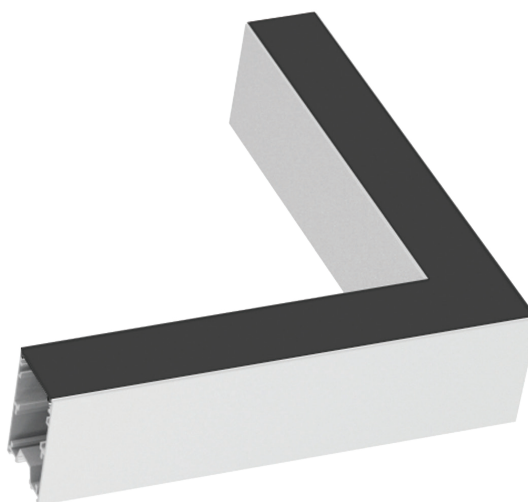

## LINEAR SYSTEM

Linear system of lamps with extruded aluminum body with a 50 mm wide and 80 mm high section, modules available in two lengths: 1200 mm and 1800 mm, which can be assembled according to the desired arrangement, possibility of assembling three different source modules: the WIDE diffusing module, the BIEMISSION module with light component for indirect lighting and the ACCENT module with UGR control lower than 19, integrated LEDs, color temperature options of 3000K or 4000K, starting binning  $\leq 3$ -Step MacAdam, minimum 80% of luminous flux remaining after 30000 h duration, IP20 protection, insulation class I.

# ideal lux | Fluo Bi-emission

NOT INCLUDED | OPTIONAL

Code 191508  
Item name FLUO PROFILE CONNECTOR

Code 191485  
Item name FLUO CORNER BLINDED WH  
Material Aluminum  
Warranty 5 years  
Net Weight 0,610 Kg  
Volume 0,0023 m<sup>3</sup>

# ideal lux | Fluo Bi-emission

NOT INCLUDED | OPTIONAL

Code	191416
Item name	FLUO CORNER 3000K WH
Material	Aluminum
Warranty	5 years
Net Weight	0,580 Kg
Volume	0,0023 m <sup>3</sup>

Code	216447
Item name	FLUO DRIVER 1-10V 17W
Power	17W
Output	300 mA
Measure	280 x 30 x 21 mm