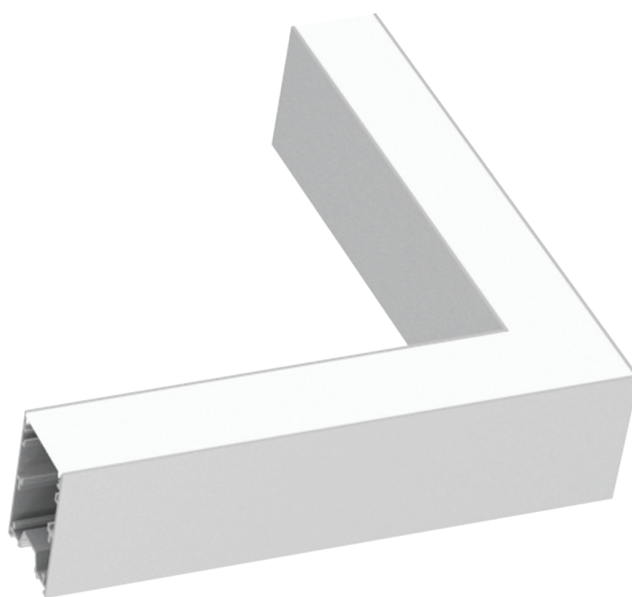

## LINEAR SYSTEM

Linear system of lamps with extruded aluminum body with a 50 mm wide and 80 mm high section, modules available in two lengths: 1200 mm and 1800 mm, which can be assembled according to the desired arrangement, possibility of assembling three different source modules: the WIDE diffusing module, the BIEMISSION module with light component for indirect lighting and the ACCENT module with UGR control lower than 19, integrated LEDs, color temperature options of 3000K or 4000K, starting binning  $\leq 3$ -Step MacAdam, minimum 80% of luminous flux remaining after 30000 h duration, IP20 protection, insulation class I.

Suggestion

Suggestion

Code	192666
Item name	FLUO BI-EMISSION 1200 3000K WH
Source	LED SMD SAMSUNG
Power	27W   13W
Driver included	TRIDONIC
Driver available	1-10V   DALI
Lumen	3450 Lm + 2200 Lumen
MacAdam	SDCM 3
Beam	105° + 105°
CCT	3000K
CRI	$\geq 83$
UGR	<27
LED Life	30.000 h
Insulation class	Class I
IP	20
Material	Aluminum
Warranty	5 years
Net Weight	2,890 Kg
Volume	0,0251 m <sup>3</sup>
Dimmable	On request
Customizable	Yes

# ideal lux | Fluo Bi-emission

NOT INCLUDED | OPTIONAL

Code 191508  
Item name FLUO PROFILE CONNECTOR

Code 191485  
Item name FLUO CORNER BLINDED WH  
Material Aluminum  
Warranty 5 years  
Net Weight 0,610 Kg  
Volume 0,0023 m<sup>3</sup>

# ideal lux | Fluo Bi-emission

NOT INCLUDED | OPTIONAL

Code	191416
Item name	FLUO CORNER 3000K WH
Material	Aluminum
Warranty	5 years
Net Weight	0,580 Kg
Volume	0,0023 m <sup>3</sup>

Code	216447
Item name	FLUO DRIVER 1-10V 17W
Power	17W
Output	300 mA
Measure	280 x 30 x 21 mm