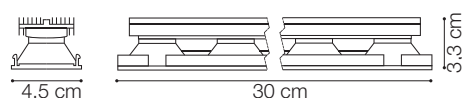

Code	199023
Item name	FLUO MODULO ACCENT 13W 3000K
Material	Aluminum
Power	13 W
Beam	30°
Flux	1500 Lm
CCT	3000 k
Warranty	5 years
Net Weight	0,300 Kg
Volume	0,0007 m³