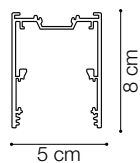

ideal lux | Fluo Wide

NOT INCLUDED | OPTIONAL

Code 191508
Item name FLUO PROFILE CONNECTOR

Code 191492
Item name FLUO CORNER BLINDED BK
Material Aluminum
Warranty 5 years
Net Weight 0,610 Kg
Volume 0,0023 m³

ideal lux | Fluo Wide

NOT INCLUDED | OPTIONAL

Code	191461
Item name	FLUO CORNER 4000K BK
Material	Aluminum
Warranty	5 years
Net Weight	0,580 Kg
Volume	0,0023 m ³

Code	216416
Item name	FLUO DRIVER 1-10V 39W
Power	39 W
Output	700 mA
Measure	280 x 30 x 21 mm

Code	216270
Item name	FLUO DRIVER DALI 38W
Power	38W
Output	700 mA
Measure	280 x 30 x 21 mm

ideal lux | Fluo Wide

NOT INCLUDED | OPTIONAL

Code	198675
Item name	FLUO MODULO WIDE 08W 4000K 12V
Material	Aluminum
Power	8 W
Beam	105°
Flux	1150 Lm
CCT	4000 k
Volt	12 Vdc
Warranty	5 years
Net Weight	0,300 Kg
Volume	0,0007 m ³