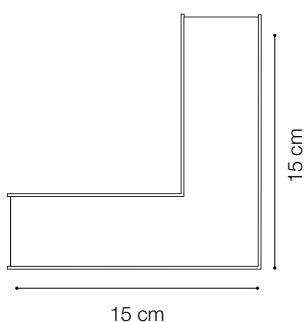

LINEAR SYSTEM

Linear system of lamps with extruded aluminum body with a 50 mm wide and 80 mm high section, modules available in two lengths: 1200 mm and 1800 mm, which can be assembled according to the desired arrangement, possibility of assembling three different source modules: the WIDE diffusing module, the BIEMISSION module with light component for indirect lighting and the ACCENT module with UGR control lower than 19, integrated LEDs, color temperature options of 3000K or 4000K, starting binning ≤3 -Step MacAdam, minimum 80% of luminous flux remaining after 30000 h duration, IP20 protection, insulation class I.

ideal lux | Fluo Wide

NOT INCLUDED | OPTIONAL

Code 191508
Item name FLUO PROFILE CONNECTOR

Code 191492
Item name FLUO CORNER BLINDED BK
Material Aluminum
Warranty 5 years
Net Weight 0,610 Kg
Volume 0,0023 m³

ideal lux | Fluo Wide

NOT INCLUDED | OPTIONAL

Code	191461
Item name	FLUO CORNER 4000K BK
Material	Aluminum
Warranty	5 years
Net Weight	0,580 Kg
Volume	0,0023 m ³

Code	216416
Item name	FLUO DRIVER 1-10V 39W
Power	39 W
Output	700 mA
Measure	280 x 30 x 21 mm

Code	216270
Item name	FLUO DRIVER DALI 38W
Power	38W
Output	700 mA
Measure	280 x 30 x 21 mm

ideal lux | Fluo Wide

NOT INCLUDED | OPTIONAL

Code	198675
Item name	FLUO MODULO WIDE 08W 4000K 12V
Material	Aluminum
Power	8 W
Beam	105°
Flux	1150 Lm
CCT	4000 k
Volt	12 Vdc
Warranty	5 years
Net Weight	0,300 Kg
Volume	0,0007 m ³