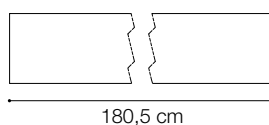

ideal lux | Fluo Wide

Code	192628
Item name	FLUO WIDE 1800 4000K BLACK
Source	LED SMD SAMSUNG
Power	36W
Driver included	TRIDONIC
Driver available	1-10V DALI
Lumen	5050 Lm
MacAdam	SDCM 3
Beam	105°
CCT	4000K
CRI	≥83
UGR	<27
LED Life	30.000 h
Insulation class	Class I
IP	20
Material	Aluminum
Warranty	5 years
Net Weight	4,420 Kg
Volume	0,0361 m³
Dimmable	On request
Customizable	Yes

LINEAR SYSTEM

Linear system of lamps with extruded aluminum body with a 50 mm wide and 80 mm high section, modules available in two lengths: 1200 mm and 1800 mm, which can be assembled according to the desired arrangement, possibility of assembling three different source modules: the WIDE diffusing module, the BIEMISSION module with light component for indirect lighting and the ACCENT module with UGR control lower than 19, integrated LEDs, color temperature options of 3000K or 4000K, starting binning ≤3 -Step MacAdam, minimum 80% of luminous flux remaining after 30000 h duration, IP20 protection, insulation class I.