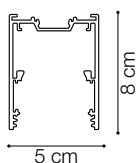

ideal lux | Fluo Wide

NOT INCLUDED | OPTIONAL

Code 191508
Item name FLUO PROFILE CONNECTOR

Code 191492
Item name FLUO CORNER BLINDED BK
Material Aluminum
Warranty 5 years
Net Weight 0,610 Kg
Volume 0,0023 m³

ideal lux | Fluo Wide

NOT INCLUDED | OPTIONAL

Code	191461
Item name	FLUO CORNER 4000K BK
Material	Aluminum
Warranty	5 years
Net Weight	0,580 Kg
Volume	0,0023 m ³

Code	216416
Item name	FLUO DRIVER 1-10V 39W
Power	39 W
Output	700 mA
Measure	280 x 30 x 21 mm

Code	216270
Item name	FLUO DRIVER DALI 38W
Power	38W
Output	700 mA
Measure	280 x 30 x 21 mm

ideal lux | Fluo Wide

NOT INCLUDED | OPTIONAL

Code	198675
Item name	FLUO MODULO WIDE 08W 4000K 12V
Material	Aluminum
Power	8 W
Beam	105°
Flux	1150 Lm
CCT	4000 k
Volt	12 Vdc
Warranty	5 years
Net Weight	0,300 Kg
Volume	0,0007 m ³