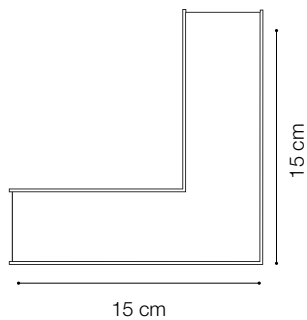

LINEAR SYSTEM

Linear system of lamps with extruded aluminum body with a 50 mm wide and 80 mm high section, modules available in two lengths: 1200 mm and 1800 mm, which can be assembled according to the desired arrangement, possibility of assembling three different source modules: the WIDE diffusing module, the BIEMISSION module with light component for indirect lighting and the ACCENT module with UGR control lower than 19, integrated LEDs, color temperature options of 3000K or 4000K, starting binning ≤3 -Step MacAdam, minimum 80% of luminous flux remaining after 30000 h duration, IP20 protection, insulation class I.

ideal lux | Fluo Wide

NOT INCLUDED | OPTIONAL

Code 191508
Item name FLUO PROFILE CONNECTOR

Code 191492
Item name FLUO CORNER BLINDED BK
Material Aluminum
Warranty 5 years
Net Weight 0,610 Kg
Volume 0,0023 m³

ideal lux | Fluo Wide

NOT INCLUDED | OPTIONAL

Code	191461
Item name	FLUO CORNER 4000K BK
Material	Aluminum
Warranty	5 years
Net Weight	0,580 Kg
Volume	0,0023 m ³

Code	216416
Item name	FLUO DRIVER 1-10V 39W
Power	39 W
Output	700 mA
Measure	280 x 30 x 21 mm

Code	216270
Item name	FLUO DRIVER DALI 38W
Power	38W
Output	700 mA
Measure	280 x 30 x 21 mm

ideal lux | Fluo Wide

NOT INCLUDED | OPTIONAL

Code	198675
Item name	FLUO MODULO WIDE 08W 4000K 12V
Material	Aluminum
Power	8 W
Beam	105°
Flux	1150 Lm
CCT	4000 k
Volt	12 Vdc
Warranty	5 years
Net Weight	0,300 Kg
Volume	0,0007 m ³