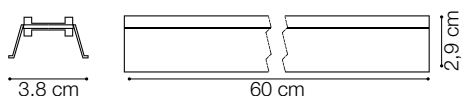

ideal lux | Fluo Wide

NOT INCLUDED | OPTIONAL

Code	198675
Item name	FLUO MODULO WIDE 08W 4000K 12V
Material	Aluminum
Power	8 W
Beam	105°
Flux	1150 Lm
CCT	4000 k
Volt	12 Vdc
Warranty	5 years
Net Weight	0,300 Kg
Volume	0,0007 m³