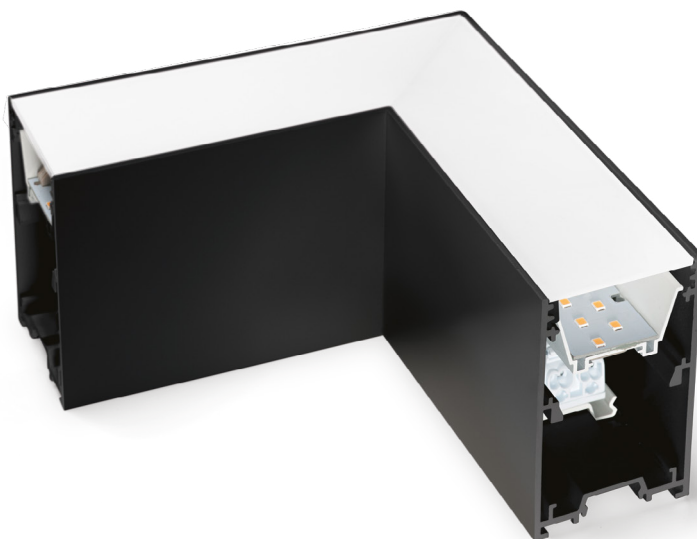

ideal lux | Fluo Wide

Code	192628
Item name	FLUO WIDE 1800 4000K BLACK
Source	LED SMD SAMSUNG
Power	36W
Driver included	TRIDONIC
Driver available	1-10V DALI
Lumen	5050 Lm
MacAdam	SDCM 3
Beam	105°
CCT	4000K
CRI	≥83
UGR	<27
LED Life	30.000 h
Insulation class	Class I
IP	20
Material	Aluminum
Warranty	5 years
Net Weight	4,420 Kg
Volume	0,0361 m³
Dimmable	On request
Customizable	Yes

LINEAR SYSTEM

Linear system of lamps with extruded aluminum body with a 50 mm wide and 80 mm high section, modules available in two lengths: 1200 mm and 1800 mm, which can be assembled according to the desired arrangement, possibility of assembling three different source modules: the WIDE diffusing module, the BIEMISSION module with light component for indirect lighting and the ACCENT module with UGR control lower than 19, integrated LEDs, color temperature options of 3000K or 4000K, starting binning ≤3 -Step MacAdam, minimum 80% of luminous flux remaining after 30000 h duration, IP20 protection, insulation class I.

The system is available in anodized aluminum, white and black colors and it is possible to install it in different ways: ceiling-mounted or flush-mounted in plasterboard ceilings. Driver included, integrated in the lighting fitting, available in both DALI and 1-10V dimmable versions. System suitable for locations where professional lighting with minimal design is required, such as OFFICES and SHOPS.

ideal lux | Fluo Wide

NOT INCLUDED | OPTIONAL

Code	191461
Item name	FLUO CORNER 4000K BK
Material	Aluminum
Warranty	5 years
Net Weight	0,580 Kg
Volume	0,0023 m ³

Code	216416
Item name	FLUO DRIVER 1-10V 39W
Power	39 W
Output	700 mA
Measure	280 x 30 x 21 mm