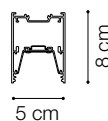

ideal lux | Fluo Wide

Code	192628
Item name	FLUO WIDE 1800 4000K BLACK
Source	LED SMD SAMSUNG
Power	36W
Driver included	TRIDONIC
Driver available	1-10V DALI
Lumen	5050 Lm
MacAdam	SDCM 3
Beam	105°
CCT	4000K
CRI	≥83
UGR	<27
LED Life	30.000 h
Insulation class	Class I
IP	20
Material	Aluminum
Warranty	5 years
Net Weight	4,420 Kg
Volume	0,0361 m³
Dimmable	On request
Customizable	Yes

LINEAR SYSTEM

Linear system of lamps with extruded aluminum body with a 50 mm wide and 80 mm high section, modules available in two lengths: 1200 mm and 1800 mm, which can be assembled according to the desired arrangement, possibility of assembling three different source modules: the WIDE diffusing module, the BIEMISSION module with light component for indirect lighting and the ACCENT module with UGR control lower than 19, integrated LEDs, color temperature options of 3000K or 4000K, starting binning ≤3 -Step MacAdam, minimum 80% of luminous flux remaining after 30000 h duration, IP20 protection, insulation class I.

Code	216270
Item name	FLUO DRIVER DALI 38W
Power	38W
Output	700 mA
Measure	280 x 30 x 21 mm

ideal lux | Fluo Wide

NOT INCLUDED | OPTIONAL

Code	198675
Item name	FLUO MODULO WIDE 08W 4000K 12V
Material	Aluminum
Power	8 W
Beam	105°
Flux	1150 Lm
CCT	4000 k
Volt	12 Vdc
Warranty	5 years
Net Weight	0,300 Kg
Volume	0,0007 m ³