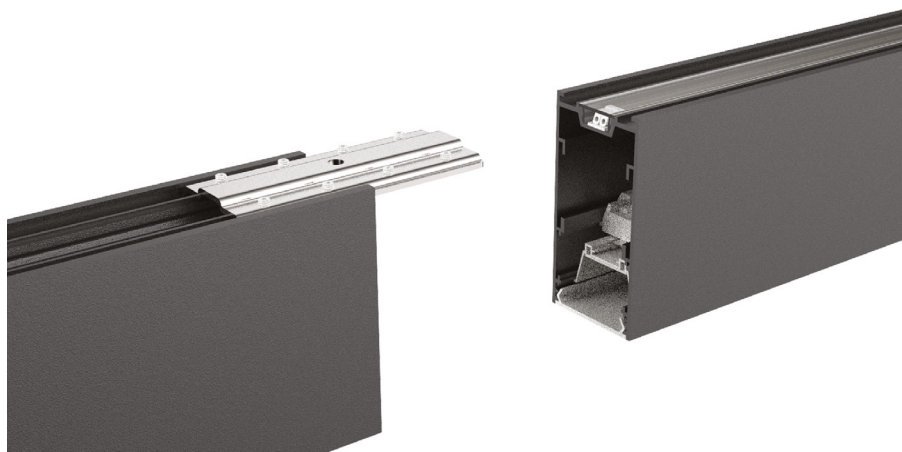

LINEAR SYSTEM

Linear system of lamps with extruded aluminum body with a 50 mm wide and 80 mm high section, modules available in two lengths: 1200 mm and 1800 mm, which can be assembled according to the desired arrangement, possibility of assembling three different source modules: the WIDE diffusing module, the BIEMISSION module with light component for indirect lighting and the ACCENT module with UGR control lower than 19, integrated LEDs, color temperature options of 3000K or 4000K, starting binning ≤3 -Step MacAdam, minimum 80% of luminous flux remaining after 30000 h duration, IP20 protection, insulation class I.

The system is available in anodized aluminum, white and black colors and it is possible to install it in different ways: ceiling-mounted or flush-mounted in plasterboard ceilings. Driver included, integrated in the lighting fitting, available in both DALI and 1-10V dimmable versions. System suitable for locations where professional lighting with minimal design is required, such as OFFICES and SHOPS.

ideal lux | Fluo Wide

NOT INCLUDED | OPTIONAL

Code 191508
Item name FLUO PROFILE CONNECTOR

Code 191492
Item name FLUO CORNER BLINDED BK
Material Aluminum
Warranty 5 years
Net Weight 0,610 Kg
Volume 0,0023 m³

ideal lux | Fluo Wide

NOT INCLUDED | OPTIONAL

Code	191461
Item name	FLUO CORNER 4000K BK
Material	Aluminum
Warranty	5 years
Net Weight	0,580 Kg
Volume	0,0023 m ³

Code	216416
Item name	FLUO DRIVER 1-10V 39W
Power	39 W
Output	700 mA
Measure	280 x 30 x 21 mm