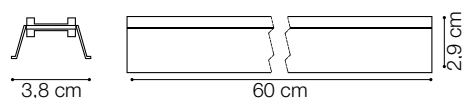

Code	198682 / 198712
Item name	FLUO MODULO WIDE 13W 4000K 24V / 48V
Material	Aluminum
Power	13 W
Beam	105°
Flux	1750 Lm
CCT	4000 k
Volt	24 Vdc
Warranty	5 years
Net Weight	0,300 Kg
Volume	0,0007 m³