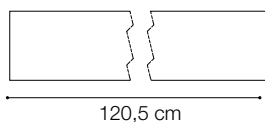

LINEAR SYSTEM

Linear system of lamps with extruded aluminum body with a 50 mm wide and 80 mm high section, modules available in two lengths: 1200 mm and 1800 mm, which can be assembled according to the desired arrangement, possibility of assembling three different source modules: the WIDE diffusing module, the BIEMISSION module with light component for indirect lighting and the ACCENT module with UGR control lower than 19, integrated LEDs, color temperature options of 3000K or 4000K, starting binning ≤ 3 -Step MacAdam, minimum 80% of luminous flux remaining after 30000 h duration, IP20 protection, insulation class I.

The system is available in anodized aluminum, white and black colors and it is possible to install it in different ways: ceiling-mounted or flush-mounted in plasterboard ceilings. Driver included, integrated in the lighting fitting, available in both DALI and 1-10V dimmable versions. System suitable for locations where professional lighting with minimal design is required, such as OFFICES and SHOPS.

Code	192611
Item name	FLUO ACCENT 1200 3000K WH
Source	LED COB CREE
Power	30W
Driver included	TRIDONIC
Driver available	1-10V | DALI
Lumen	3000 Lm
MacAdam	SDCM 3
Beam	30°
CCT	3000K
CRI	≥ 83
UGR	<19
LED Life	30.000 h
Insulation class	Class I
IP	20
Material	Aluminum
Warranty	5 years
Net Weight	2,760 Kg
Volume	0,0251 m³
Dimmable	On request
Customizable	Yes