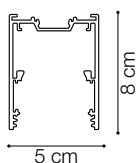

# ideal lux | Fluo Accent

NOT INCLUDED | OPTIONAL

Code 191508  
Item name FLUO PROFILE CONNECTOR

Code 191485  
Item name FLUO CORNER BLINDED WH  
Material Aluminum  
Warranty 5 years  
Net Weight 0,610 Kg  
Volume 0,0023 m<sup>3</sup>

# ideal lux | Fluo Accent

NOT INCLUDED | OPTIONAL

Code	191423
Item name	FLUO CORNER 3000K WH
Material	Aluminum
Warranty	5 years
Net Weight	0,580 Kg
Volume	0,0023 m <sup>3</sup>

Code	216416
Item name	FLUO DRIVER 1-10V 39W
Power	39 W
Output	700 mA
Measure	280 x 30 x 21 mm