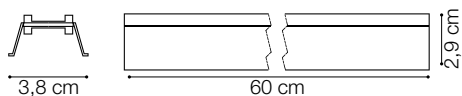

ideal lux | Fluo Accent

NOT INCLUDED | OPTIONAL

Code	198668
Item name	FLUO MODULO WIDE 08W 3000K 12V
Material	Aluminum
Power	8 W
Beam	105°
Flux	1100 Lm
CCT	3000 k
Volt	12 Vdc
Warranty	5 years
Net Weight	0,300 Kg
Volume	0,0007 m³