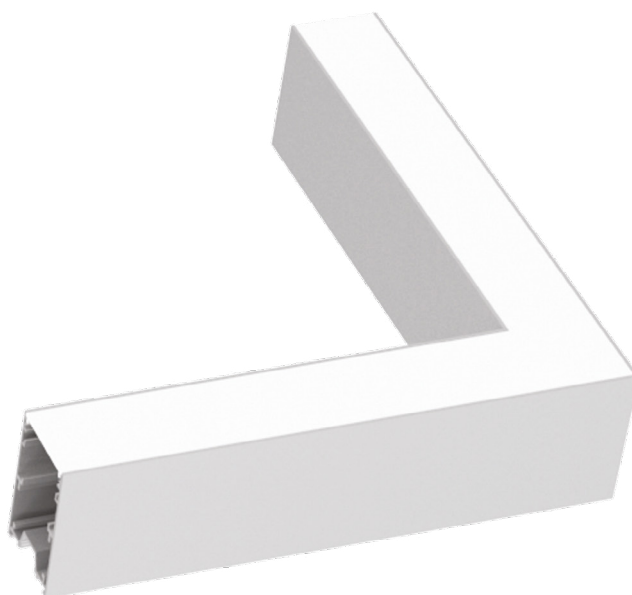

## LINEAR SYSTEM

Linear system of lamps with extruded aluminum body with a 50 mm wide and 80 mm high section, modules available in two lengths: 1200 mm and 1800 mm, which can be assembled according to the desired arrangement, possibility of assembling three different source modules: the WIDE diffusing module, the BIEMISSION module with light component for indirect lighting and the ACCENT module with UGR control lower than 19, integrated LEDs, color temperature options of 3000K or 4000K, starting binning  $\leq 3$  -Step MacAdam, minimum 80% of luminous flux remaining after 30000 h duration, IP20 protection, insulation class I.

# ideal lux | Fluo Accent

NOT INCLUDED | OPTIONAL

Code 191508  
Item name FLUO PROFILE CONNECTOR

Code 191485  
Item name FLUO CORNER BLINDED WH  
Material Aluminum  
Warranty 5 years  
Net Weight 0,610 Kg  
Volume 0,0023 m<sup>3</sup>

# ideal lux | Fluo Accent

NOT INCLUDED | OPTIONAL

Code	191423
Item name	FLUO CORNER 3000K WH
Material	Aluminum
Warranty	5 years
Net Weight	0,580 Kg
Volume	0,0023 m <sup>3</sup>

Code	216416
Item name	FLUO DRIVER 1-10V 39W
Power	39 W
Output	700 mA
Measure	280 x 30 x 21 mm