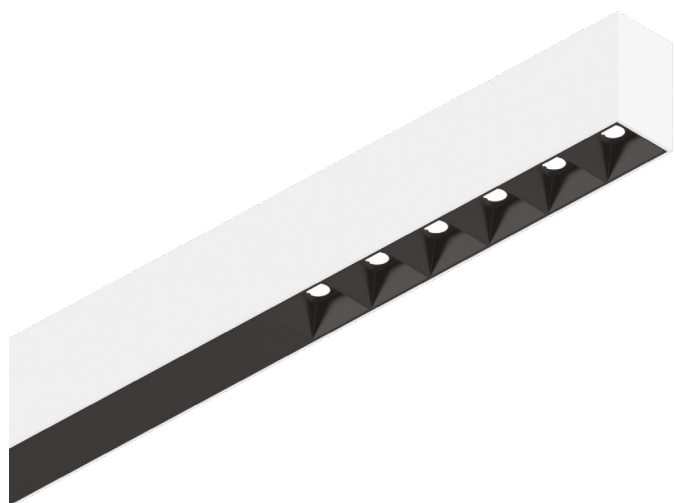

## LINEAR SYSTEM

Linear system of lamps with extruded aluminum body with a 50 mm wide and 80 mm high section, modules available in two lengths: 1200 mm and 1800 mm, which can be assembled according to the desired arrangement, possibility of assembling three different source modules: the WIDE diffusing module, the BIEMISSION module with light component for indirect lighting and the ACCENT module with UGR control lower than 19, integrated LEDs, color temperature options of 3000K or 4000K, starting binning  $\leq 3$  -Step MacAdam, minimum 80% of luminous flux remaining after 30000 h duration, IP20 protection, insulation class I.

The system is available in anodized aluminum, white and black colors and it is possible to install it in different ways: ceiling-mounted or flush-mounted in plasterboard ceilings. Driver included, integrated in the lighting fitting, available in both DALI and 1-10V dimmable versions. System suitable for locations where professional lighting with minimal design is required, such as OFFICES and SHOPS.

Code	192611
Item name	FLUO ACCENT 1200 3000K WH
Source	LED COB CREE
Power	30W
Driver included	TRIDONIC
Driver available	1-10V   DALI
Lumen	3000 Lm
MacAdam	SDCM 3
Beam	30°
CCT	3000K
CRI	$\geq 83$
UGR	<19
LED Life	30.000 h
Insulation class	Class I
IP	20
Material	Aluminum
Warranty	5 years
Net Weight	2,760 Kg
Volume	0,0251 m <sup>3</sup>
Dimmable	On request
Customizable	Yes

# ideal lux | Fluo Accent

**MOUNTING KIT  
NOT INCLUDED | REQUIRED**

Code 191164  
Item name FLUO KIT PENDANT BK  
Length 200 cm  
Cup Yes  
Code 215891  
Item name FLUO KIT PENDANT BK  
Length 500 cm  
Cup Yes