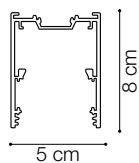

# ideal lux | Fluo Accent

NOT INCLUDED | OPTIONAL

Code 191508  
Item name FLUO PROFILE CONNECTOR

Code 191485  
Item name FLUO CORNER BLINDED WH  
Material Aluminum  
Warranty 5 years  
Net Weight 0,610 Kg  
Volume 0,0023 m<sup>3</sup>

# ideal lux | Fluo Accent

NOT INCLUDED | OPTIONAL

Code	191423
Item name	FLUO CORNER 3000K WH
Material	Aluminum
Warranty	5 years
Net Weight	0,580 Kg
Volume	0,0023 m <sup>3</sup>

Code	216416
Item name	FLUO DRIVER 1-10V 39W
Power	39 W
Output	700 mA
Measure	280 x 30 x 21 mm