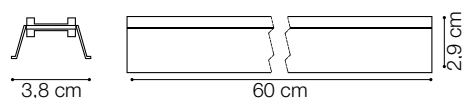

Code	198699 / 198705
Item name	FLUO MODULO WIDE 13W 3000K 24V / 48
Material	Aluminum
Power	13 W /
Beam	105°
Flux	1650 Lm
CCT	3000 k
Volt	24 Vdc /2
Warranty	5 years
Net Weight	0,300 Kg
Volume	0,0007 m³