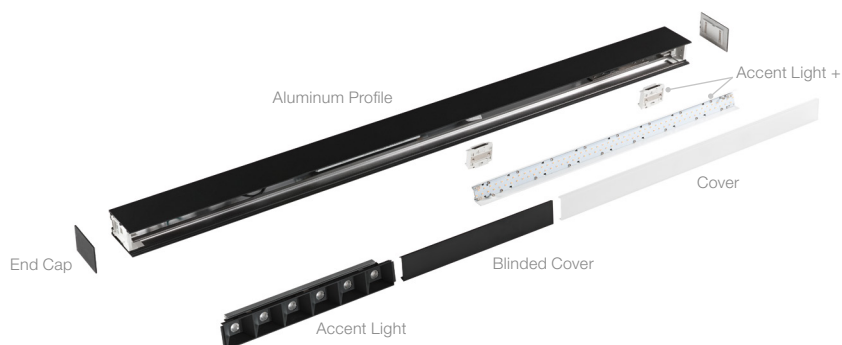

## LINEAR SYSTEM

Linear system of lamps with extruded aluminum body with a 50 mm wide and 80 mm high section, modules available in two lengths: 1200 mm and 1800 mm, which can be assembled according to the desired arrangement, possibility of assembling three different source modules: the WIDE diffusing module, the BIEMISSION module with light component for indirect lighting and the ACCENT module with UGR control lower than 19, integrated LEDs, color temperature options of 3000K or 4000K, starting binning  $\leq 3$  -Step MacAdam, minimum 80% of luminous flux remaining after 30000 h duration, IP20 protection, insulation class I.

The system is available in anodized aluminum, white and black colors and it is possible to install it in different ways: ceiling-mounted or flush-mounted in plasterboard ceilings. Driver included, integrated in the lighting fitting, available in both DALI and 1-10V dimmable versions. System suitable for locations where professional lighting with minimal design is required, such as OFFICES and SHOPS.

Code 220826  
Item name FLUO KIT PENDANT SINGLE CABLE 2 MT  
Length 200 cm  
Cup No  
Code 243665  
Item name FLUO KIT PENDANT SINGLE CABLE 5 MT  
Length 500 cm  
Cup No

Code 191188  
Item name FLUO KIT RECESSED

# ideal lux | Fluo Accent

NOT INCLUDED | OPTIONAL

Code 191508  
Item name FLUO PROFILE CONNECTOR

Code 191485  
Item name FLUO CORNER BLINDED WH  
Material Aluminum  
Warranty 5 years  
Net Weight 0,610 Kg  
Volume 0,0023 m<sup>3</sup>