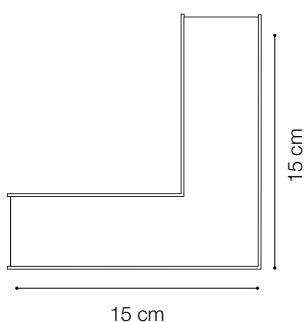

## LINEAR SYSTEM

Linear system of lamps with extruded aluminum body with a 50 mm wide and 80 mm high section, modules available in two lengths: 1200 mm and 1800 mm, which can be assembled according to the desired arrangement, possibility of assembling three different source modules: the WIDE diffusing module, the BIEMISSION module with light component for indirect lighting and the ACCENT module with UGR control lower than 19, integrated LEDs, color temperature options of 3000K or 4000K, starting binning  $\leq 3$  -Step MacAdam, minimum 80% of luminous flux remaining after 30000 h duration, IP20 protection, insulation class I.

# ideal lux | Fluo Accent

NOT INCLUDED | OPTIONAL

Code 191508  
Item name FLUO PROFILE CONNECTOR

Code 191485  
Item name FLUO CORNER BLINDED WH  
Material Aluminum  
Warranty 5 years  
Net Weight 0,610 Kg  
Volume 0,0023 m<sup>3</sup>

# ideal lux | Fluo Accent

NOT INCLUDED | OPTIONAL

Code	191423
Item name	FLUO CORNER 3000K WH
Material	Aluminum
Warranty	5 years
Net Weight	0,580 Kg
Volume	0,0023 m <sup>3</sup>

Code	216416
Item name	FLUO DRIVER 1-10V 39W
Power	39 W
Output	700 mA
Measure	280 x 30 x 21 mm