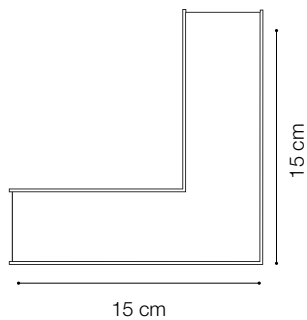

## LINEAR SYSTEM

Linear system of lamps with extruded aluminum body with a 50 mm wide and 80 mm high section, modules available in two lengths: 1200 mm and 1800 mm, which can be assembled according to the desired arrangement, possibility of assembling three different source modules: the WIDE diffusing module, the BIEMISSION module with light component for indirect lighting and the ACCENT module with UGR control lower than 19, integrated LEDs, color temperature options of 3000K or 4000K, starting binning  $\leq 3$  -Step MacAdam, minimum 80% of luminous flux remaining after 30000 h duration, IP20 protection, insulation class I.

# ideal lux | Fluo Accent

NOT INCLUDED | OPTIONAL

Code 191508  
Item name FLUO PROFILE CONNECTOR

Code 191485  
Item name FLUO CORNER BLINDED WH  
Material Aluminum  
Warranty 5 years  
Net Weight 0,610 Kg  
Volume 0,0023 m<sup>3</sup>

# ideal lux | Fluo Accent

NOT INCLUDED | OPTIONAL

Code	191423
Item name	FLUO CORNER 3000K WH
Material	Aluminum
Warranty	5 years
Net Weight	0,580 Kg
Volume	0,0023 m <sup>3</sup>

Code	216416
Item name	FLUO DRIVER 1-10V 39W
Power	39 W
Output	700 mA
Measure	280 x 30 x 21 mm