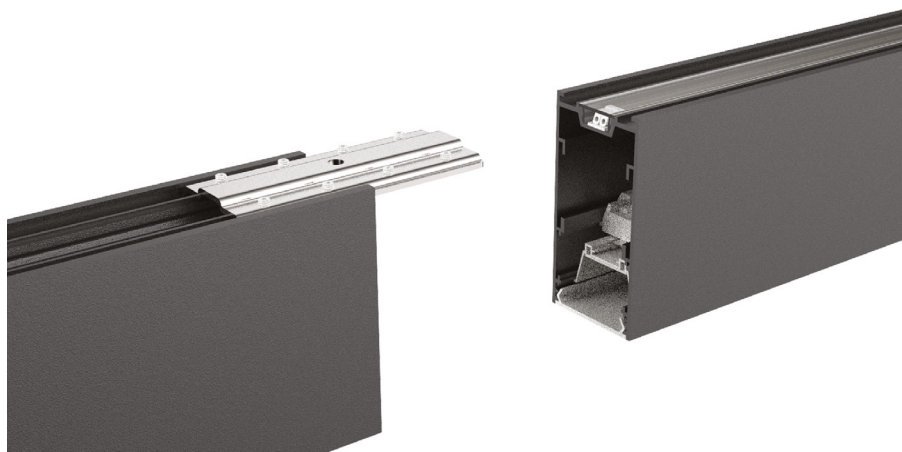

## LINEAR SYSTEM

Linear system of lamps with extruded aluminum body with a 50 mm wide and 80 mm high section, modules available in two lengths: 1200 mm and 1800 mm, which can be assembled according to the desired arrangement, possibility of assembling three different source modules: the WIDE diffusing module, the BIEMISSION module with light component for indirect lighting and the ACCENT module with UGR control lower than 19, integrated LEDs, color temperature options of 3000K or 4000K, starting binning  $\leq 3$  -Step MacAdam, minimum 80% of luminous flux remaining after 30000 h duration, IP20 protection, insulation class I.

The system is available in anodized aluminum, white and black colors and it is possible to install it in different ways: ceiling-mounted or flush-mounted in plasterboard ceilings. Driver included, integrated in the lighting fitting, available in both DALI and 1-10V dimmable versions. System suitable for locations where professional lighting with minimal design is required, such as OFFICES and SHOPS.

Code 191171  
Item name FLUO KIT SURFACE

# ideal lux | Fluo Accent

NOT INCLUDED | OPTIONAL

Code 191508  
Item name FLUO PROFILE CONNECTOR

Code 191485  
Item name FLUO CORNER BLINDED WH  
Material Aluminum  
Warranty 5 years  
Net Weight 0,610 Kg  
Volume 0,0023 m<sup>3</sup>