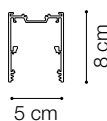

LINEAR SYSTEM

Linear system of lamps with extruded aluminum body with a 50 mm wide and 80 mm high section, modules available in two lengths: 1200 mm and 1800 mm, which can be assembled according to the desired arrangement, possibility of assembling three different source modules: the WIDE diffusing module, the BIEMISSION module with light component for indirect lighting and the ACCENT module with UGR control lower than 19, integrated LEDs, color temperature options of 3000K or 4000K, starting binning ≤ 3 -Step MacAdam, minimum 80% of luminous flux remaining after 30000 h duration, IP20 protection, insulation class I.

The system is available in anodized aluminum, white and black colors and it is possible to install it in different ways: ceiling-mounted or flush-mounted in plasterboard ceilings. Driver included, integrated in the lighting fitting, available in both DALI and 1-10V dimmable versions. System suitable for locations where professional lighting with minimal design is required, such as OFFICES and SHOPS.

Code	192611
Item name	FLUO ACCENT 1200 3000K WH
Source	LED COB CREE
Power	30W
Driver included	TRIDONIC
Driver available	1-10V | DALI
Lumen	3000 Lm
MacAdam	SDCM 3
Beam	30°
CCT	3000K
CRI	≥ 83
UGR	<19
LED Life	30.000 h
Insulation class	Class I
IP	20
Material	Aluminum
Warranty	5 years
Net Weight	2,760 Kg
Volume	0,0251 m³
Dimmable	On request
Customizable	Yes