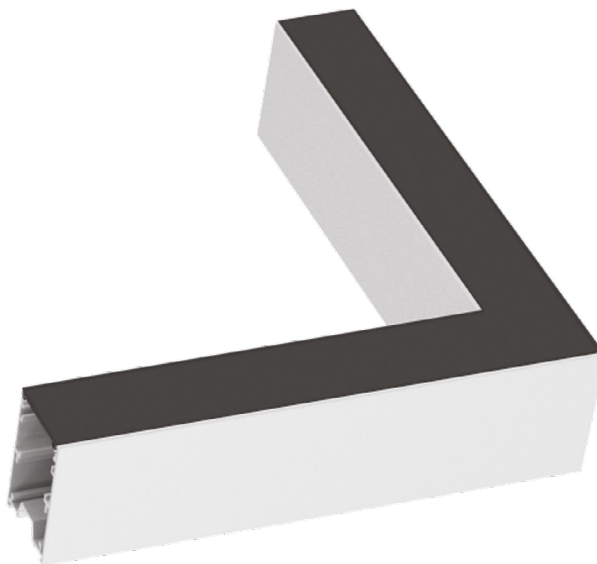

# ideal lux | Fluo Accent

NOT INCLUDED | OPTIONAL

Code 191508  
Item name FLUO PROFILE CONNECTOR

Code 191485  
Item name FLUO CORNER BLINDED WH  
Material Aluminum  
Warranty 5 years  
Net Weight 0,610 Kg  
Volume 0,0023 m<sup>3</sup>