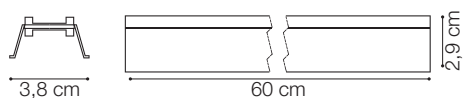

ideal lux | Fluo Wide

NOT INCLUDED | OPTIONAL

Code	198675
Item name	FLUO MODULO WIDE 08W 4000K 12V
Material	Aluminum
Power	8 W
Beam	105°
Flux	1150 Lm
CCT	4000 k
Volt	12 Vdc
Warranty	5 years
Net Weight	0,300 Kg
Volume	0,0007 m³