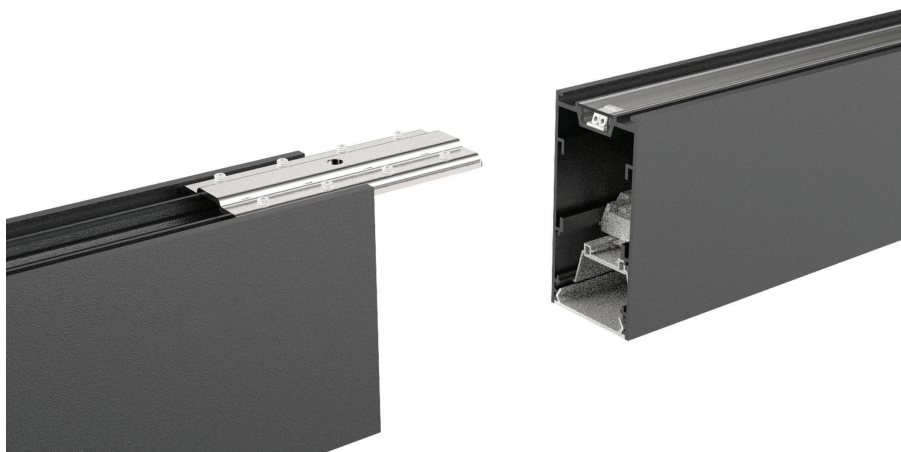

LINEAR SYSTEM

Linear system of lamps with extruded aluminum body with a 50 mm wide and 80 mm high section, modules available in two lengths: 1200 mm and 1800 mm, which can be assembled according to the desired arrangement, possibility of assembling three different source modules: the WIDE diffusing module, the BIEMISSION module with light component for indirect lighting and the ACCENT module with UGR control lower than 19, integrated LEDs, color temperature options of 3000K or 4000K, starting binning ≤3 -Step MacAdam, minimum 80% of luminous flux remaining after 30000 h duration, IP20 protection, insulation class I.

The system is available in anodized aluminum, white and black colors and it is possible to install it in different ways: ceiling-mounted or flush-mounted in plasterboard ceilings. Driver included, integrated in the lighting fitting, available in both DALI and 1-10V dimmable versions. System suitable for locations where professional lighting with minimal design is required, such as OFFICES and SHOPS.

ideal lux | Fluo Wide

NOT INCLUDED | OPTIONAL

Code 191508
Item name FLUO PROFILE CONNECTOR

Code 191485
Item name FLUO CORNER BLINDED WH
Material Aluminum
Warranty 5 years
Net Weight 0,610 Kg
Volume 0,0023 m³

ideal lux | Fluo Wide

NOT INCLUDED | OPTIONAL

Code	191454
Item name	FLUO CORNER 4000K WH
Material	Aluminum
Warranty	5 years
Net Weight	0,580 Kg
Volume	0,0023 m ³

Code	216416
Item name	FLUO DRIVER 1-10V 39W
Power	39 W
Output	700 mA
Measure	280 x 30 x 21 mm