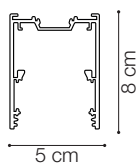

ideal lux | Fluo Wide

NOT INCLUDED | OPTIONAL

Code 191508
Item name FLUO PROFILE CONNECTOR

Code 191485
Item name FLUO CORNER BLINDED WH
Material Aluminum
Warranty 5 years
Net Weight 0,610 Kg
Volume 0,0023 m³

ideal lux | Fluo Wide

NOT INCLUDED | OPTIONAL

Code	191454
Item name	FLUO CORNER 4000K WH
Material	Aluminum
Warranty	5 years
Net Weight	0,580 Kg
Volume	0,0023 m ³

Code	216416
Item name	FLUO DRIVER 1-10V 39W
Power	39 W
Output	700 mA
Measure	280 x 30 x 21 mm

Code	216270
Item name	FLUO DRIVER DALI 38W
Power	38W
Output	700 mA
Measure	280 x 30 x 21 mm

ideal lux | Fluo Wide

NOT INCLUDED | OPTIONAL

Code	198675
Item name	FLUO MODULO WIDE 08W 4000K 12V
Material	Aluminum
Power	8 W
Beam	105°
Flux	1150 Lm
CCT	4000 k
Volt	12 Vdc
Warranty	5 years
Net Weight	0,300 Kg
Volume	0,0007 m ³