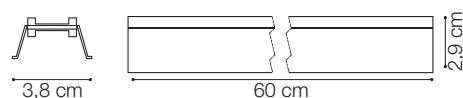

Code	198682 / 198712
Item name	FLUO MODULO WIDE 13W 4000K 24V / 48V
Material	Aluminum
Power	13 W
Beam	105°
Flux	1750 Lm
CCT	4000 k
Volt	24 Vdc
Warranty	5 years
Net Weight	0,300 Kg
Volume	0,0007 m³