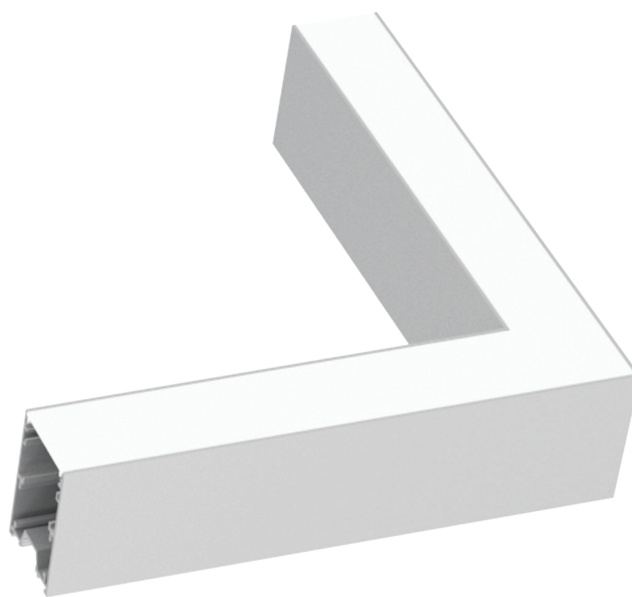

ideal lux | Fluo Wide

Code	192604
Item name	FLUO WIDE 1800 4000K WHITE
Source	LED SMD SAMSUNG
Power	36W
Driver included	TRIDONIC
Driver available	1-10V DALI
Lumen	5050 Lm
MacAdam	SDCM 3
Beam	105°
CCT	4000K
CRI	≥83
UGR	<27
LED Life	30.000 h
Insulation class	Class I
IP	20
Material	Aluminum
Warranty	5 years
Net Weight	4,420 Kg
Volume	0,0361 m³
Dimmable	On request
Customizable	Yes

LINEAR SYSTEM

Linear system of lamps with extruded aluminum body with a 50 mm wide and 80 mm high section, modules available in two lengths: 1200 mm and 1800 mm, which can be assembled according to the desired arrangement, possibility of assembling three different source modules: the WIDE diffusing module, the BIEMISSION module with light component for indirect lighting and the ACCENT module with UGR control lower than 19, integrated LEDs, color temperature options of 3000K or 4000K, starting binning ≤3 -Step MacAdam, minimum 80% of luminous flux remaining after 30000 h duration, IP20 protection, insulation class I.

ideal lux | Fluo Wide

NOT INCLUDED | OPTIONAL

Code 191508
Item name FLUO PROFILE CONNECTOR

Code 191485
Item name FLUO CORNER BLINDED WH
Material Aluminum
Warranty 5 years
Net Weight 0,610 Kg
Volume 0,0023 m³

ideal lux | Fluo Wide

NOT INCLUDED | OPTIONAL

Code	191454
Item name	FLUO CORNER 4000K WH
Material	Aluminum
Warranty	5 years
Net Weight	0,580 Kg
Volume	0,0023 m ³

Code	216416
Item name	FLUO DRIVER 1-10V 39W
Power	39 W
Output	700 mA
Measure	280 x 30 x 21 mm