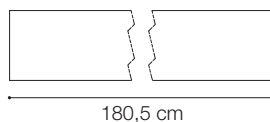

ideal lux | Fluo Wide

Code	192604
Item name	FLUO WIDE 1800 4000K WHITE
Source	LED SMD SAMSUNG
Power	36W
Driver included	TRIDONIC
Driver available	1-10V DALI
Lumen	5050 Lm
MacAdam	SDCM 3
Beam	105°
CCT	4000K
CRI	≥83
UGR	<27
LED Life	30.000 h
Insulation class	Class I
IP	20
Material	Aluminum
Warranty	5 years
Net Weight	4,420 Kg
Volume	0,0361 m³
Dimmable	On request
Customizable	Yes

LINEAR SYSTEM

Linear system of lamps with extruded aluminum body with a 50 mm wide and 80 mm high section, modules available in two lengths: 1200 mm and 1800 mm, which can be assembled according to the desired arrangement, possibility of assembling three different source modules: the WIDE diffusing module, the BIEMISSION module with light component for indirect lighting and the ACCENT module with UGR control lower than 19, integrated LEDs, color temperature options of 3000K or 4000K, starting binning ≤3 -Step MacAdam, minimum 80% of luminous flux remaining after 30000 h duration, IP20 protection, insulation class I.

ideal lux | Fluo Wide

NOT INCLUDED | OPTIONAL

Code	191454
Item name	FLUO CORNER 4000K WH
Material	Aluminum
Warranty	5 years
Net Weight	0,580 Kg
Volume	0,0023 m ³

Code	216416
Item name	FLUO DRIVER 1-10V 39W
Power	39 W
Output	700 mA
Measure	280 x 30 x 21 mm