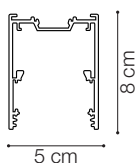

ideal lux | Fluo Wide

NOT INCLUDED | OPTIONAL

Code 191508
Item name FLUO PROFILE CONNECTOR

Code 191485
Item name FLUO CORNER BLINDED WH
Material Aluminum
Warranty 5 years
Net Weight 0,610 Kg
Volume 0,0023 m³

ideal lux | Fluo Wide

NOT INCLUDED | OPTIONAL

Code	191454
Item name	FLUO CORNER 4000K WH
Material	Aluminum
Warranty	5 years
Net Weight	0,580 Kg
Volume	0,0023 m ³

Code	216416
Item name	FLUO DRIVER 1-10V 39W
Power	39 W
Output	700 mA
Measure	280 x 30 x 21 mm

Code	216270
Item name	FLUO DRIVER DALI 38W
Power	38W
Output	700 mA
Measure	280 x 30 x 21 mm

ideal lux | Fluo Wide

NOT INCLUDED | OPTIONAL

Code	198675
Item name	FLUO MODULO WIDE 08W 4000K 12V
Material	Aluminum
Power	8 W
Beam	105°
Flux	1150 Lm
CCT	4000 k
Volt	12 Vdc
Warranty	5 years
Net Weight	0,300 Kg
Volume	0,0007 m ³