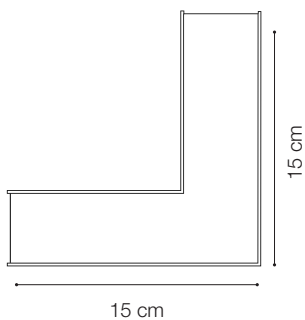

LINEAR SYSTEM

Linear system of lamps with extruded aluminum body with a 50 mm wide and 80 mm high section, modules available in two lengths: 1200 mm and 1800 mm, which can be assembled according to the desired arrangement, possibility of assembling three different source modules: the WIDE diffusing module, the BIEMISSION module with light component for indirect lighting and the ACCENT module with UGR control lower than 19, integrated LEDs, color temperature options of 3000K or 4000K, starting binning ≤3 -Step MacAdam, minimum 80% of luminous flux remaining after 30000 h duration, IP20 protection, insulation class I.

ideal lux | Fluo Wide

NOT INCLUDED | OPTIONAL

Code 191508
Item name FLUO PROFILE CONNECTOR

Code 191485
Item name FLUO CORNER BLINDED WH
Material Aluminum
Warranty 5 years
Net Weight 0,610 Kg
Volume 0,0023 m³

ideal lux | Fluo Wide

NOT INCLUDED | OPTIONAL

Code	191454
Item name	FLUO CORNER 4000K WH
Material	Aluminum
Warranty	5 years
Net Weight	0,580 Kg
Volume	0,0023 m ³

Code	216416
Item name	FLUO DRIVER 1-10V 39W
Power	39 W
Output	700 mA
Measure	280 x 30 x 21 mm

Code	216270
Item name	FLUO DRIVER DALI 38W
Power	38W
Output	700 mA
Measure	280 x 30 x 21 mm

ideal lux | Fluo Wide

NOT INCLUDED | OPTIONAL

Code	198675
Item name	FLUO MODULO WIDE 08W 4000K 12V
Material	Aluminum
Power	8 W
Beam	105°
Flux	1150 Lm
CCT	4000 k
Volt	12 Vdc
Warranty	5 years
Net Weight	0,300 Kg
Volume	0,0007 m ³