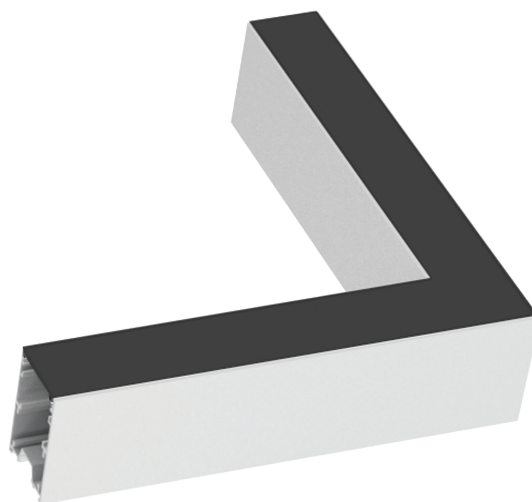

ideal lux | Fluo Wide

Code	192604
Item name	FLUO WIDE 1800 4000K WHITE
Source	LED SMD SAMSUNG
Power	36W
Driver included	TRIDONIC
Driver available	1-10V DALI
Lumen	5050 Lm
MacAdam	SDCM 3
Beam	105°
CCT	4000K
CRI	≥83
UGR	<27
LED Life	30.000 h
Insulation class	Class I
IP	20
Material	Aluminum
Warranty	5 years
Net Weight	4,420 Kg
Volume	0,0361 m³
Dimmable	On request
Customizable	Yes

LINEAR SYSTEM

Linear system of lamps with extruded aluminum body with a 50 mm wide and 80 mm high section, modules available in two lengths: 1200 mm and 1800 mm, which can be assembled according to the desired arrangement, possibility of assembling three different source modules: the WIDE diffusing module, the BIEMISSION module with light component for indirect lighting and the ACCENT module with UGR control lower than 19, integrated LEDs, color temperature options of 3000K or 4000K, starting binning ≤3 -Step MacAdam, minimum 80% of luminous flux remaining after 30000 h duration, IP20 protection, insulation class I.

ideal lux | Fluo Wide

NOT INCLUDED | OPTIONAL

Code 191508
Item name FLUO PROFILE CONNECTOR

Code 191485
Item name FLUO CORNER BLINDED WH
Material Aluminum
Warranty 5 years
Net Weight 0,610 Kg
Volume 0,0023 m³

ideal lux | Fluo Wide

NOT INCLUDED | OPTIONAL

Code	191454
Item name	FLUO CORNER 4000K WH
Material	Aluminum
Warranty	5 years
Net Weight	0,580 Kg
Volume	0,0023 m ³

Code	216416
Item name	FLUO DRIVER 1-10V 39W
Power	39 W
Output	700 mA
Measure	280 x 30 x 21 mm