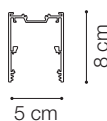

Code	192581
Item name	FLUO ACCENT 1200 3000K BK
Source	LED COB CREE
Power	30W
Driver included	TRIDONIC
Driver available	1-10V | DALI
Lumen	3000 Lm
MacAdam	SDCM 3
Beam	30°
CCT	3000K
CRI	≥ 83
UGR	<19
LED Life	30.000 h
Insulation class	Class I
IP	20
Material	Aluminum
Warranty	5 years
Net Weight	2,760 Kg
Volume	0,0251 m³
Dimmable	On request
Customizable	Yes