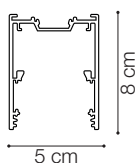

Code	191188
Item name	FLUO KIT RECESSED

Code	191171
Item name	FLUO KIT SURFACE

ideal lux | Fluo Accent

NOT INCLUDED | OPTIONAL

Code 191508
Item name FLUO PROFILE CONNECTOR

Code 191492
Item name FLUO CORNER BLINDED BK
Material Aluminum
Warranty 5 years
Net Weight 0,610 Kg
Volume 0,0023 m³

ideal lux | Fluo Accent

NOT INCLUDED | OPTIONAL

Code	191430
Item name	FLUO CORNER 3000K BK
Material	Aluminum
Warranty	5 years
Net Weight	0,580 Kg
Volume	0,0023 m ³

Code	216416
Item name	FLUO DRIVER 1-10V 39W
Power	39 W
Output	700 mA
Measure	280 x 30 x 21 mm

Code	216270
Item name	FLUO DRIVER DALI 38W
Power	38W
Output	700 mA
Measure	280 x 30 x 21 mm

ideal lux | Fluo Accent

NOT INCLUDED | OPTIONAL

Code	198668
Item name	FLUO MODULO WIDE 08W 3000K 12V
Material	Aluminum
Power	8 W
Beam	105°
Flux	1100 Lm
CCT	3000 k
Volt	12 Vdc
Warranty	5 years
Net Weight	0,300 Kg
Volume	0,0007 m ³