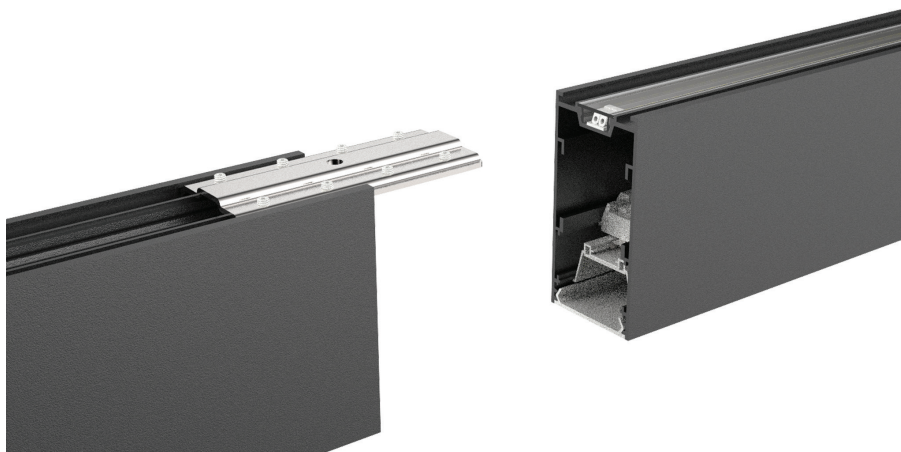

ideal lux | Fluo Accent

LINEAR SYSTEM

Linear system of lamps with extruded aluminum body with a 50 mm Accent and 80 mm high section, modules available in two lengths: 1200 mm and 1800 mm, which can be assembled according to the desired arrangement, possibility of assembling three different source modules: the Accent diffusing light module, the BIEMISSION module with light component for indirect lighting and the ACCENT module with UGR control lower than 19, integrated LEDs, color temperature options of 3000K or 4000K, starting binning ≤ 3 -Step MacAdam, minimum 80% of luminous flux remaining after 30000 h duration, IP20 protection, insulation class I.

The system is available in anodized aluminum, white and black colors and it is possible to install it in different ways: ceiling-mounted or flush-mounted in plasterboard ceilings. Driver included, integrated in the lighting fitting, available in both DALI and 1-10V dimmable versions. System suitable for locations where professional lighting with minimal design is required, such as OFFICES and SHOPS.

Code	191188
Item name	FLUO KIT RECESSED

Code	191171
Item name	FLUO KIT SURFACE

ideal lux | Fluo Accent

NOT INCLUDED | OPTIONAL

Code 191508
Item name FLUO PROFILE CONNECTOR

Code 191492
Item name FLUO CORNER BLINDED BK
Material Aluminum
Warranty 5 years
Net Weight 0,610 Kg
Volume 0,0023 m³

ideal lux | Fluo Accent

NOT INCLUDED | OPTIONAL

Code	191430
Item name	FLUO CORNER 3000K BK
Material	Aluminum
Warranty	5 years
Net Weight	0,580 Kg
Volume	0,0023 m ³

Code	216416
Item name	FLUO DRIVER 1-10V 39W
Power	39 W
Output	700 mA
Measure	280 x 30 x 21 mm