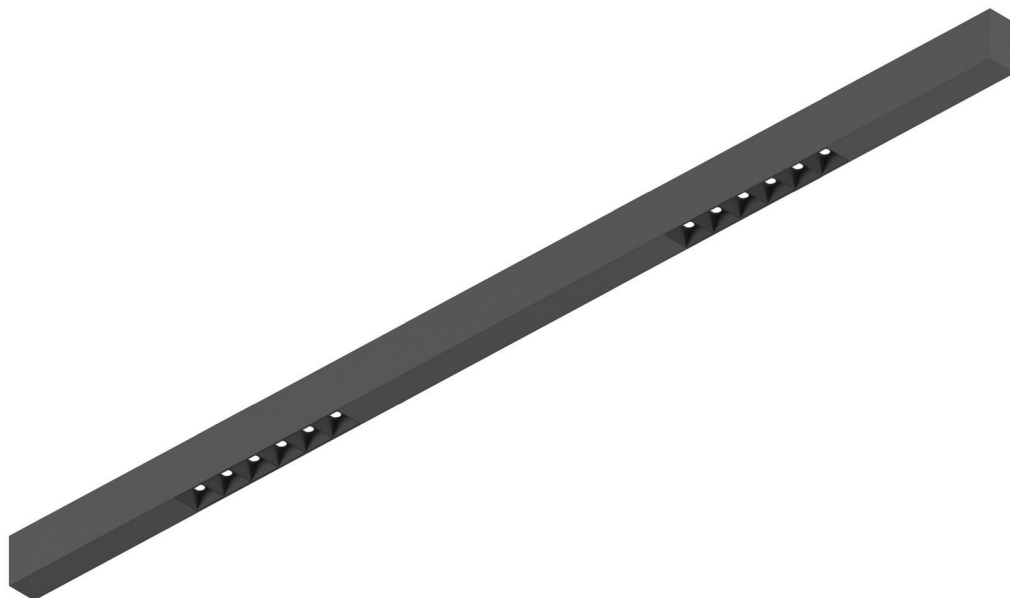

ideal lux | Fluo Accent

LINEAR SYSTEM

Linear system of lamps with extruded aluminum body with a 50 mm Accent and 80 mm high section, modules available in two lengths: 1200 mm and 1800 mm, which can be assembled according to the desired arrangement, possibility of assembling three different source modules: the Accent diffusing light module, the BIEMISSION module with light component for indirect lighting and the ACCENT module with UGR control lower than 19, integrated LEDs, color temperature options of 3000K or 4000K, starting binning ≤ 3 -Step MacAdam, minimum 80% of luminous flux remaining after 30000 h duration, IP20 protection, insulation class I.

The system is available in anodized aluminum, white and black colors and it is possible to install it in different ways: ceiling-mounted or flush-mounted in plasterboard ceilings. Driver included, integrated in the lighting fitting, available in both DALI and 1-10V dimmable versions. System suitable for locations where professional lighting with minimal design is required, such as OFFICES and SHOPS.

Code	192581
Item name	FLUO ACCENT 1200 3000K BK
Source	LED COB CREE
Power	30W
Driver included	TRIDONIC
Driver available	1-10V DALI
Lumen	3000 Lm
MacAdam	SDCM 3
Beam	30°
CCT	3000K
CRI	≥ 83
UGR	<19
LED Life	30.000 h
Insulation class	Class I
IP	20
Material	Aluminum
Warranty	5 years
Net Weight	2,760 Kg
Volume	0,0251 m ³
Dimmable	On request
Customizable	Yes

ideal lux | Fluo Accent

NOT INCLUDED | OPTIONAL

Code	191430
Item name	FLUO CORNER 3000K BK
Material	Aluminum
Warranty	5 years
Net Weight	0,580 Kg
Volume	0,0023 m ³

Code	216416
Item name	FLUO DRIVER 1-10V 39W
Power	39 W
Output	700 mA
Measure	280 x 30 x 21 mm