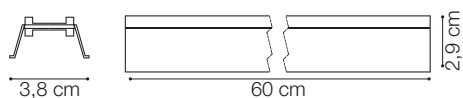

ideal lux | Fluo Accent

NOT INCLUDED | OPTIONAL

Code	198668
Item name	FLUO MODULO WIDE 08W 3000K 12V
Material	Aluminum
Power	8 W
Beam	105°
Flux	1100 Lm
CCT	3000 k
Volt	12 Vdc
Warranty	5 years
Net Weight	0,300 Kg
Volume	0,0007 m³