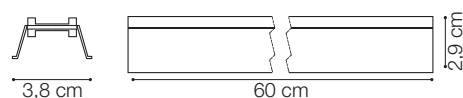

Code	198699 / 198705
Item name	FLUO MODULO WIDE 13W 3000K 24V / 48
Material	Aluminum
Power	13 W /
Beam	105°
Flux	1650 Lm
CCT	3000 k
Volt	24 Vdc
Warranty	5 years
Net Weight	0,300 Kg
Volume	0,0007 m³