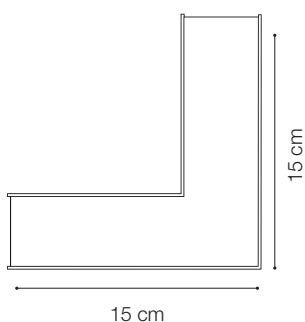

Code	191188
Item name	FLUO KIT RECESSED

Code	191171
Item name	FLUO KIT SURFACE

ideal lux | Fluo Accent

NOT INCLUDED | OPTIONAL

Code 191508
Item name FLUO PROFILE CONNECTOR

Code 191492
Item name FLUO CORNER BLINDED BK
Material Aluminum
Warranty 5 years
Net Weight 0,610 Kg
Volume 0,0023 m³

ideal lux | Fluo Accent

NOT INCLUDED | OPTIONAL

Code	191430
Item name	FLUO CORNER 3000K BK
Material	Aluminum
Warranty	5 years
Net Weight	0,580 Kg
Volume	0,0023 m ³

Code	216416
Item name	FLUO DRIVER 1-10V 39W
Power	39 W
Output	700 mA
Measure	280 x 30 x 21 mm

Code	216270
Item name	FLUO DRIVER DALI 38W
Power	38W
Output	700 mA
Measure	280 x 30 x 21 mm

ideal lux | Fluo Accent

NOT INCLUDED | OPTIONAL

Code	198668
Item name	FLUO MODULO WIDE 08W 3000K 12V
Material	Aluminum
Power	8 W
Beam	105°
Flux	1100 Lm
CCT	3000 k
Volt	12 Vdc
Warranty	5 years
Net Weight	0,300 Kg
Volume	0,0007 m ³