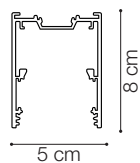

Code	191188
Item name	FLUO KIT RECESSED

Code	191171
Item name	FLUO KIT SURFACE

ideal lux | Fluo Accent

NOT INCLUDED | OPTIONAL

Code 191508
Item name FLUO PROFILE CONNECTOR

Code 191492
Item name FLUO CORNER BLINDED BK
Material Aluminum
Warranty 5 years
Net Weight 0,610 Kg
Volume 0,0023 m³

ideal lux | Fluo Accent

NOT INCLUDED | OPTIONAL

Code	191430
Item name	FLUO CORNER 3000K BK
Material	Aluminum
Warranty	5 years
Net Weight	0,580 Kg
Volume	0,0023 m ³

Code	216416
Item name	FLUO DRIVER 1-10V 39W
Power	39 W
Output	700 mA
Measure	280 x 30 x 21 mm

Code	216270
Item name	FLUO DRIVER DALI 38W
Power	38W
Output	700 mA
Measure	280 x 30 x 21 mm

ideal lux | Fluo Accent

NOT INCLUDED | OPTIONAL

Code	198668
Item name	FLUO MODULO WIDE 08W 3000K 12V
Material	Aluminum
Power	8 W
Beam	105°
Flux	1100 Lm
CCT	3000 k
Volt	12 Vdc
Warranty	5 years
Net Weight	0,300 Kg
Volume	0,0007 m ³