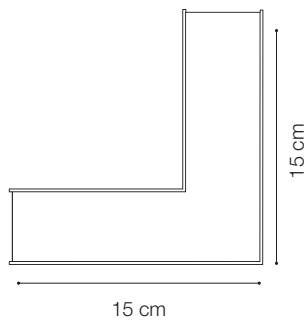

Code	191188
Item name	FLUO KIT RECESSED

Code	191171
Item name	FLUO KIT SURFACE

ideal lux | Fluo Accent

NOT INCLUDED | OPTIONAL

Code 191508
Item name FLUO PROFILE CONNECTOR

Code 191492
Item name FLUO CORNER BLINDED BK
Material Aluminum
Warranty 5 years
Net Weight 0,610 Kg
Volume 0,0023 m³

ideal lux | Fluo Accent

NOT INCLUDED | OPTIONAL

Code	191430
Item name	FLUO CORNER 3000K BK
Material	Aluminum
Warranty	5 years
Net Weight	0,580 Kg
Volume	0,0023 m ³

Code	216416
Item name	FLUO DRIVER 1-10V 39W
Power	39 W
Output	700 mA
Measure	280 x 30 x 21 mm

Code	216270
Item name	FLUO DRIVER DALI 38W
Power	38W
Output	700 mA
Measure	280 x 30 x 21 mm

ideal lux | Fluo Accent

NOT INCLUDED | OPTIONAL

Code	198668
Item name	FLUO MODULO WIDE 08W 3000K 12V
Material	Aluminum
Power	8 W
Beam	105°
Flux	1100 Lm
CCT	3000 k
Volt	12 Vdc
Warranty	5 years
Net Weight	0,300 Kg
Volume	0,0007 m ³