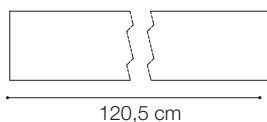

Code	192581
Item name	FLUO ACCENT 1200 3000K BK
Source	LED COB CREE
Power	30W
Driver included	TRIDONIC
Driver available	1-10V | DALI
Lumen	3000 Lm
MacAdam	SDCM 3
Beam	30°
CCT	3000K
CRI	≥ 83
UGR	<19
LED Life	30.000 h
Insulation class	Class I
IP	20
Material	Aluminum
Warranty	5 years
Net Weight	2,760 Kg
Volume	0,0251 m³
Dimmable	On request
Customizable	Yes