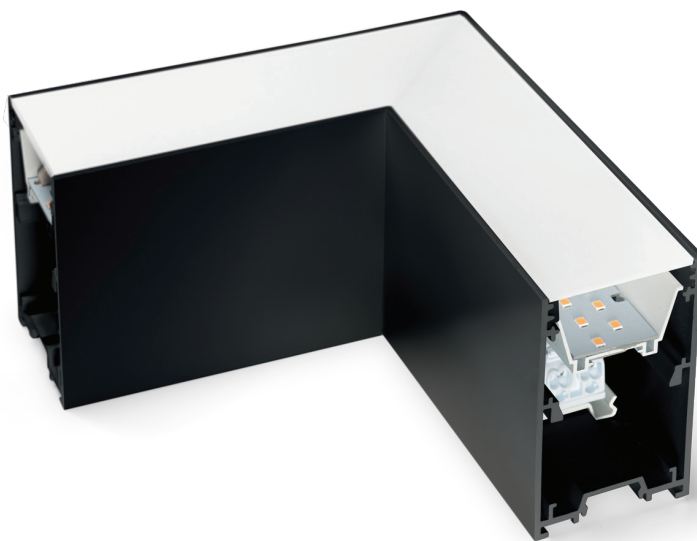

ideal lux | Fluo Accent

LINEAR SYSTEM

Linear system of lamps with extruded aluminum body with a 50 mm Accent and 80 mm high section, modules available in two lengths: 1200 mm and 1800 mm, which can be assembled according to the desired arrangement, possibility of assembling three different source modules: the Accent diffusing light module, the BIEMISSION module with light component for indirect lighting and the ACCENT module with UGR control lower than 19, integrated LEDs, color temperature options of 3000K or 4000K, starting binning ≤ 3 -Step MacAdam, minimum 80% of luminous flux remaining after 30000 h duration, IP20 protection, insulation class I.

The system is available in anodized aluminum, white and black colors and it is possible to install it in different ways: ceiling-mounted or flush-mounted in plasterboard ceilings. Driver included, integrated in the lighting fitting, available in both DALI and 1-10V dimmable versions. System suitable for locations where professional lighting with minimal design is required, such as OFFICES and SHOPS.

Code	191188
Item name	FLUO KIT RECESSED

Code	191171
Item name	FLUO KIT SURFACE

ideal lux | Fluo Accent

NOT INCLUDED | OPTIONAL

Code 191508
Item name FLUO PROFILE CONNECTOR

Code 191492
Item name FLUO CORNER BLINDED BK
Material Aluminum
Warranty 5 years
Net Weight 0,610 Kg
Volume 0,0023 m³

ideal lux | Fluo Accent

NOT INCLUDED | OPTIONAL

Code	191430
Item name	FLUO CORNER 3000K BK
Material	Aluminum
Warranty	5 years
Net Weight	0,580 Kg
Volume	0,0023 m ³

Code	216416
Item name	FLUO DRIVER 1-10V 39W
Power	39 W
Output	700 mA
Measure	280 x 30 x 21 mm