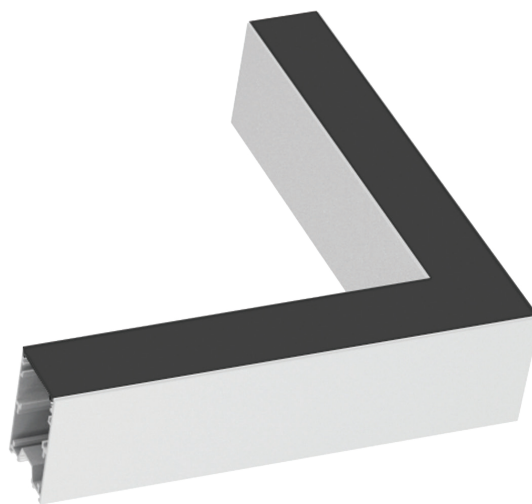

LINEAR SYSTEM

Linear system of lamps with extruded aluminum body with a 50 mm wide and 80 mm high section, modules available in two lengths: 1200 mm and 1800 mm, which can be assembled according to the desired arrangement, possibility of assembling three different source modules: the WIDE diffusing module, the BIEMISSION module with light component for indirect lighting and the ACCENT module with UGR control lower than 19, integrated LEDs, color temperature options of 3000K or 4000K, starting binning ≤3 -Step MacAdam, minimum 80% of luminous flux remaining after 30000 h duration, IP20 protection, insulation class I.

ideal lux | Fluo Wide

NOT INCLUDED | OPTIONAL

Code 191508
Item name FLUO PROFILE CONNECTOR

Code 191485
Item name FLUO CORNER BLINDED WH
Material Aluminum
Warranty 5 years
Net Weight 0,610 Kg
Volume 0,0023 m³

ideal lux | Fluo Wide

NOT INCLUDED | OPTIONAL

Code	191423
Item name	FLUO CORNER 3000K WH
Material	Aluminum
Warranty	5 years
Net Weight	0,580 Kg
Volume	0,0023 m ³

Code	216416
Item name	FLUO DRIVER 1-10V 39W
Power	39 W
Output	700 mA
Measure	280 x 30 x 21 mm