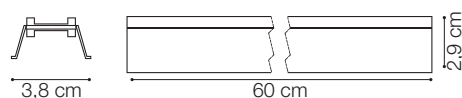

Code	198699 / 198705
Item name	FLUO MODULO WIDE 13W 3000K 24V / 48V
Material	Aluminum
Power	13 W
Beam	105°
Flux	1650 Lm
CCT	3000 k
Volt	24 Vdc
Warranty	5 years
Net Weight	0,300 Kg
Volume	0,0007 m³