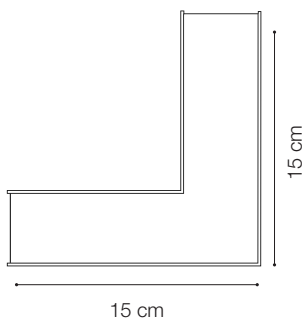

LINEAR SYSTEM

Linear system of lamps with extruded aluminum body with a 50 mm wide and 80 mm high section, modules available in two lengths: 1200 mm and 1800 mm, which can be assembled according to the desired arrangement, possibility of assembling three different source modules: the WIDE diffusing module, the BIEMISSION module with light component for indirect lighting and the ACCENT module with UGR control lower than 19, integrated LEDs, color temperature options of 3000K or 4000K, starting binning ≤3 -Step MacAdam, minimum 80% of luminous flux remaining after 30000 h duration, IP20 protection, insulation class I.

ideal lux | Fluo Wide

NOT INCLUDED | OPTIONAL

Code 191508
Item name FLUO PROFILE CONNECTOR

Code 191485
Item name FLUO CORNER BLINDED WH
Material Aluminum
Warranty 5 years
Net Weight 0,610 Kg
Volume 0,0023 m³

ideal lux | Fluo Wide

NOT INCLUDED | OPTIONAL

Code	191423
Item name	FLUO CORNER 3000K WH
Material	Aluminum
Warranty	5 years
Net Weight	0,580 Kg
Volume	0,0023 m ³

Code	216416
Item name	FLUO DRIVER 1-10V 39W
Power	39 W
Output	700 mA
Measure	280 x 30 x 21 mm

Code	216270
Item name	FLUO DRIVER DALI 38W
Power	38W
Output	700 mA
Measure	280 x 30 x 21 mm

ideal lux | Fluo Wide

NOT INCLUDED | OPTIONAL

Code	198668
Item name	FLUO MODULO WIDE 08W 3000K 12V
Material	Aluminum
Power	8 W
Beam	105°
Flux	1100 Lm
CCT	3000 k
Volt	12 Vdc
Warranty	5 years
Net Weight	0,300 Kg
Volume	0,0007 m ³