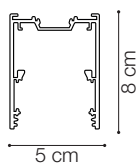

ideal lux | Fluo Wide

NOT INCLUDED | OPTIONAL

Code 191508
Item name FLUO PROFILE CONNECTOR

Code 191485
Item name FLUO CORNER BLINDED WH
Material Aluminum
Warranty 5 years
Net Weight 0,610 Kg
Volume 0,0023 m³

ideal lux | Fluo Wide

NOT INCLUDED | OPTIONAL

Code	191423
Item name	FLUO CORNER 3000K WH
Material	Aluminum
Warranty	5 years
Net Weight	0,580 Kg
Volume	0,0023 m ³

Code	216416
Item name	FLUO DRIVER 1-10V 39W
Power	39 W
Output	700 mA
Measure	280 x 30 x 21 mm

Code	216270
Item name	FLUO DRIVER DALI 38W
Power	38W
Output	700 mA
Measure	280 x 30 x 21 mm

ideal lux | Fluo Wide

NOT INCLUDED | OPTIONAL

Code	198668
Item name	FLUO MODULO WIDE 08W 3000K 12V
Material	Aluminum
Power	8 W
Beam	105°
Flux	1100 Lm
CCT	3000 k
Volt	12 Vdc
Warranty	5 years
Net Weight	0,300 Kg
Volume	0,0007 m ³