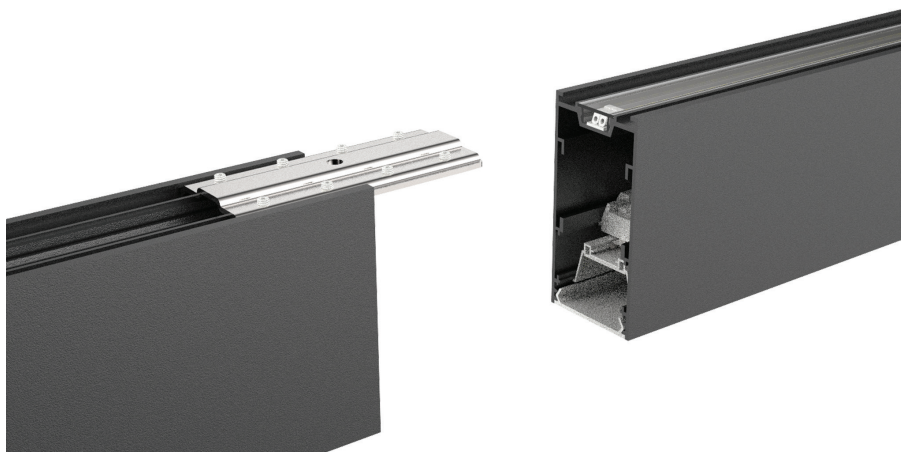

LINEAR SYSTEM

Linear system of lamps with extruded aluminum body with a 50 mm wide and 80 mm high section, modules available in two lengths: 1200 mm and 1800 mm, which can be assembled according to the desired arrangement, possibility of assembling three different source modules: the WIDE diffusing module, the BIEMISSION module with light component for indirect lighting and the ACCENT module with UGR control lower than 19, integrated LEDs, color temperature options of 3000K or 4000K, starting binning ≤3 -Step MacAdam, minimum 80% of luminous flux remaining after 30000 h duration, IP20 protection, insulation class I.

The system is available in anodized aluminum, white and black colors and it is possible to install it in different ways: ceiling-mounted or flush-mounted in plasterboard ceilings. Driver included, integrated in the lighting fitting, available in both DALI and 1-10V dimmable versions. System suitable for locations where professional lighting with minimal design is required, such as OFFICES and SHOPS.

ideal lux | Fluo Wide

NOT INCLUDED | OPTIONAL

Code 191508
Item name FLUO PROFILE CONNECTOR

Code 191485
Item name FLUO CORNER BLINDED WH
Material Aluminum
Warranty 5 years
Net Weight 0,610 Kg
Volume 0,0023 m³

ideal lux | Fluo Wide

NOT INCLUDED | OPTIONAL

Code	191423
Item name	FLUO CORNER 3000K WH
Material	Aluminum
Warranty	5 years
Net Weight	0,580 Kg
Volume	0,0023 m ³

Code	216416
Item name	FLUO DRIVER 1-10V 39W
Power	39 W
Output	700 mA
Measure	280 x 30 x 21 mm