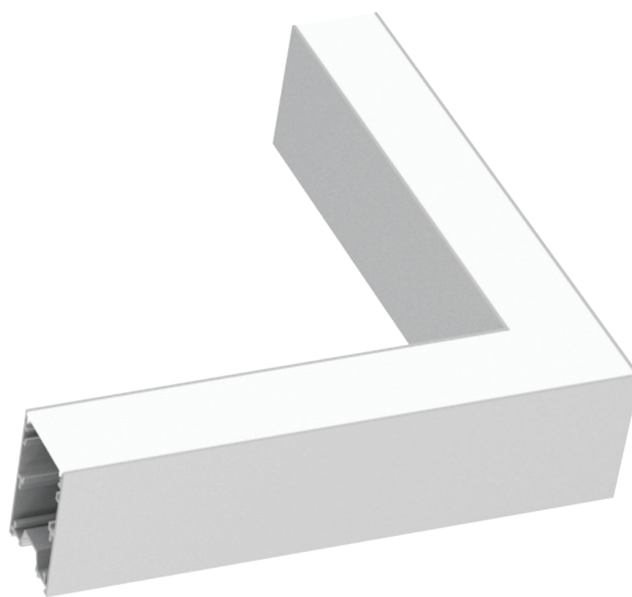

ideal lux | Fluo Wide

Code	192550
Item name	FLUO WIDE 1800 3000K WHITE
Source	LED SMD SAMSUNG
Power	36W
Driver included	TRIDONIC
Driver available	1-10V DALI
Lumen	4750 Lm
MacAdam	SDCM 3
Beam	105°
CCT	3000K
CRI	≥83
UGR	<27
LED Life	30.000 h
Insulation class	Class I
IP	20
Material	Aluminum
Warranty	5 years
Net Weight	4,420 Kg
Volume	0,0361 m³
Dimmable	On request
Customizable	Yes

LINEAR SYSTEM

Linear system of lamps with extruded aluminum body with a 50 mm wide and 80 mm high section, modules available in two lengths: 1200 mm and 1800 mm, which can be assembled according to the desired arrangement, possibility of assembling three different source modules: the WIDE diffusing module, the BIEMISSION module with light component for indirect lighting and the ACCENT module with UGR control lower than 19, integrated LEDs, color temperature options of 3000K or 4000K, starting binning ≤3 -Step MacAdam, minimum 80% of luminous flux remaining after 30000 h duration, IP20 protection, insulation class I.

ideal lux | Fluo Wide

NOT INCLUDED | OPTIONAL

Code 191508
Item name FLUO PROFILE CONNECTOR

Code 191485
Item name FLUO CORNER BLINDED WH
Material Aluminum
Warranty 5 years
Net Weight 0,610 Kg
Volume 0,0023 m³

ideal lux | Fluo Wide

NOT INCLUDED | OPTIONAL

Code	191423
Item name	FLUO CORNER 3000K WH
Material	Aluminum
Warranty	5 years
Net Weight	0,580 Kg
Volume	0,0023 m ³

Code	216416
Item name	FLUO DRIVER 1-10V 39W
Power	39 W
Output	700 mA
Measure	280 x 30 x 21 mm