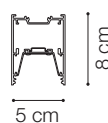

ideal lux | Fluo Wide

Code	192550
Item name	FLUO WIDE 1800 3000K WHITE
Source	LED SMD SAMSUNG
Power	36W
Driver included	TRIDONIC
Driver available	1-10V DALI
Lumen	4750 Lm
MacAdam	SDCM 3
Beam	105°
CCT	3000K
CRI	≥83
UGR	<27
LED Life	30.000 h
Insulation class	Class I
IP	20
Material	Aluminum
Warranty	5 years
Net Weight	4,420 Kg
Volume	0,0361 m³
Dimmable	On request
Customizable	Yes

LINEAR SYSTEM

Linear system of lamps with extruded aluminum body with a 50 mm wide and 80 mm high section, modules available in two lengths: 1200 mm and 1800 mm, which can be assembled according to the desired arrangement, possibility of assembling three different source modules: the WIDE diffusing module, the BIEMISSION module with light component for indirect lighting and the ACCENT module with UGR control lower than 19, integrated LEDs, color temperature options of 3000K or 4000K, starting binning ≤3 -Step MacAdam, minimum 80% of luminous flux remaining after 30000 h duration, IP20 protection, insulation class I.

ideal lux | Fluo Wide

NOT INCLUDED | OPTIONAL

Code	191423
Item name	FLUO CORNER 3000K WH
Material	Aluminum
Warranty	5 years
Net Weight	0,580 Kg
Volume	0,0023 m ³

Code	216416
Item name	FLUO DRIVER 1-10V 39W
Power	39 W
Output	700 mA
Measure	280 x 30 x 21 mm

Code	216270
Item name	FLUO DRIVER DALI 38W
Power	38W
Output	700 mA
Measure	280 x 30 x 21 mm

ideal lux | Fluo Wide

NOT INCLUDED | OPTIONAL

Code	198668
Item name	FLUO MODULO WIDE 08W 3000K 12V
Material	Aluminum
Power	8 W
Beam	105°
Flux	1100 Lm
CCT	3000 k
Volt	12 Vdc
Warranty	5 years
Net Weight	0,300 Kg
Volume	0,0007 m ³