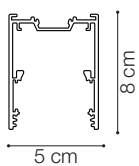

ideal lux | Fluo Wide

NOT INCLUDED | OPTIONAL

Code 191508
Item name FLUO PROFILE CONNECTOR

Code 191485
Item name FLUO CORNER BLINDED WH
Material Aluminum
Warranty 5 years
Net Weight 0,610 Kg
Volume 0,0023 m³

ideal lux | Fluo Wide

NOT INCLUDED | OPTIONAL

Code	191423
Item name	FLUO CORNER 3000K WH
Material	Aluminum
Warranty	5 years
Net Weight	0,580 Kg
Volume	0,0023 m ³

Code	216416
Item name	FLUO DRIVER 1-10V 39W
Power	39 W
Output	700 mA
Measure	280 x 30 x 21 mm

Code	216270
Item name	FLUO DRIVER DALI 38W
Power	38W
Output	700 mA
Measure	280 x 30 x 21 mm

ideal lux | Fluo Wide

NOT INCLUDED | OPTIONAL

Code	198668
Item name	FLUO MODULO WIDE 08W 3000K 12V
Material	Aluminum
Power	8 W
Beam	105°
Flux	1100 Lm
CCT	3000 k
Volt	12 Vdc
Warranty	5 years
Net Weight	0,300 Kg
Volume	0,0007 m ³