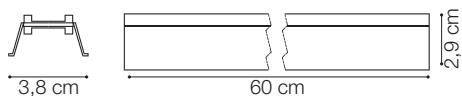

ideal lux | Fluo Wide

NOT INCLUDED | OPTIONAL

Code	198668
Item name	FLUO MODULO WIDE 08W 3000K 12V
Material	Aluminum
Power	8 W
Beam	105°
Flux	1100 Lm
CCT	3000 k
Volt	12 Vdc
Warranty	5 years
Net Weight	0,300 Kg
Volume	0,0007 m³