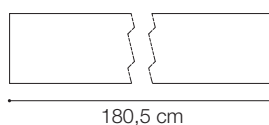

ideal lux | Fluo Wide

Code	192550
Item name	FLUO WIDE 1800 3000K WHITE
Source	LED SMD SAMSUNG
Power	36W
Driver included	TRIDONIC
Driver available	1-10V DALI
Lumen	4750 Lm
MacAdam	SDCM 3
Beam	105°
CCT	3000K
CRI	≥83
UGR	<27
LED Life	30.000 h
Insulation class	Class I
IP	20
Material	Aluminum
Warranty	5 years
Net Weight	4,420 Kg
Volume	0,0361 m³
Dimmable	On request
Customizable	Yes

LINEAR SYSTEM

Linear system of lamps with extruded aluminum body with a 50 mm wide and 80 mm high section, modules available in two lengths: 1200 mm and 1800 mm, which can be assembled according to the desired arrangement, possibility of assembling three different source modules: the WIDE diffusing module, the BIEMISSION module with light component for indirect lighting and the ACCENT module with UGR control lower than 19, integrated LEDs, color temperature options of 3000K or 4000K, starting binning ≤3 -Step MacAdam, minimum 80% of luminous flux remaining after 30000 h duration, IP20 protection, insulation class I.