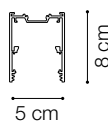

LINEAR SYSTEM

Linear system of lamps with extruded aluminum body with a 50 mm wide and 80 mm high section, modules available in two lengths: 1200 mm and 1800 mm, which can be assembled according to the desired arrangement, possibility of assembling three different source modules: the WIDE diffusing module, the BIEMISSION module with light component for indirect lighting and the ACCENT module with UGR control lower than 19, integrated LEDs, color temperature options of 3000K or 4000K, starting binning ≤ 3 -Step MacAdam, minimum 80% of luminous flux remaining after 30000 h duration, IP20 protection, insulation class I.

The system is available in anodized aluminum, white and black colors and it is possible to install it in different ways: ceiling-mounted or flush-mounted in plasterboard ceilings. Driver included, integrated in the lighting fitting, available in both DALI and 1-10V dimmable versions. System suitable for locations where professional lighting with minimal design is required, such as OFFICES and SHOPS.

Code	192512
Item name	FLUO ACCENT 1800 3000K AL
Source	LED COB CREE
Power	30W
Driver included	TRIDONIC
Driver available	1-10V | DALI
Lumen	3000 Lm
MacAdam	SDCM 3
Beam	30°
CCT	3000K
CRI	≥ 83
UGR	<19
LED Life	30.000 h
Insulation class	Class I
IP	20
Material	Aluminum
Warranty	5 years
Net Weight	3,860 Kg
Volume	0,0360 m³
Dimmable	On request
Customizable	Yes