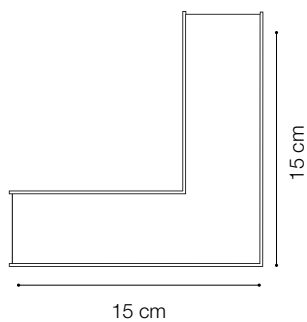

Code 191188
Item name FLUO KIT RECESSED

Code 191171
Item name FLUO KIT SURFACE

ideal lux | Fluo Accent

NOT INCLUDED | OPTIONAL

Code 191508
Item name FLUO PROFILE CONNECTOR

Code 191478
Item name FLUO CORNER BLINDED AL
Material Aluminum
Warranty 5 years
Net Weight 0,610 Kg
Volume 0,0023 m³

ideal lux | Fluo Accent

NOT INCLUDED | OPTIONAL

Code	191416
Item name	FLUO CORNER 3000k AL
Material	Aluminum
Warranty	5 years
Net Weight	0,580 Kg
Volume	0,0023 m ³

Code	216416
Item name	FLUO DRIVER 1-10V 39W
Power	39 W
Output	700 mA
Measure	280 x 30 x 21 mm

Code	216270
Item name	FLUO DRIVER DALI 38W
Power	38W
Output	700 mA
Measure	280 x 30 x 21 mm

ideal lux | Fluo Accent

NOT INCLUDED | OPTIONAL

Code	198668
Item name	FLUO MODULO WIDE 08W 3000K 12V
Material	Aluminum
Power	8 W
Beam	105°
Flux	1100 Lm
CCT	3000 k
Volt	12 Vdc
Warranty	5 years
Net Weight	0,300 Kg
Volume	0,0007 m ³