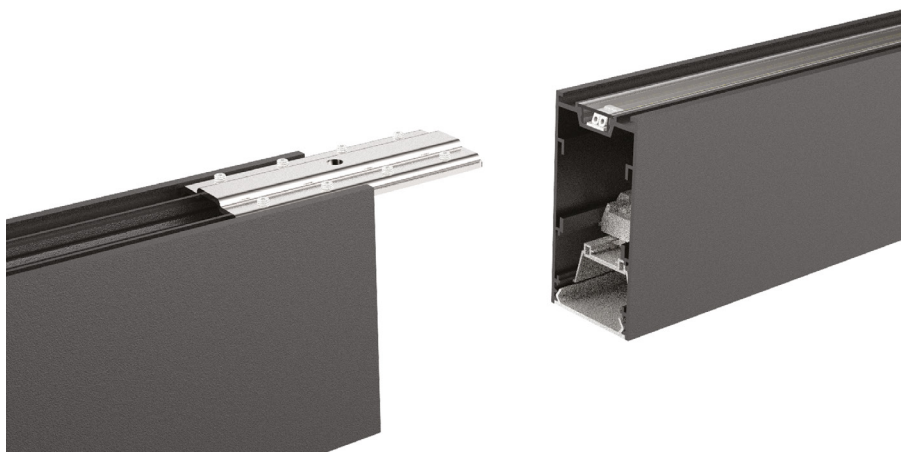

ideal lux | Fluo Accent

LINEAR SYSTEM

Linear system of lamps with extruded aluminum body with a 50 mm wide and 80 mm high section, modules available in two lengths: 1200 mm and 1800 mm, which can be assembled according to the desired arrangement, possibility of assembling three different source modules: the WIDE diffusing module, the BIEMISSION module with light component for indirect lighting and the ACCENT module with UGR control lower than 19, integrated LEDs, color temperature options of 3000K or 4000K, starting binning ≤ 3 -Step MacAdam, minimum 80% of luminous flux remaining after 30000 h duration, IP20 protection, insulation class I.

The system is available in anodized aluminum, white and black colors and it is possible to install it in different ways: ceiling-mounted or flush-mounted in plasterboard ceilings. Driver included, integrated in the lighting fitting, available in both DALI and 1-10V dimmable versions. System suitable for locations where professional lighting with minimal design is required, such as OFFICES and SHOPS.

Code 191188
Item name FLUO KIT RECESSED

Code 191171
Item name FLUO KIT SURFACE

ideal lux | Fluo Accent

NOT INCLUDED | OPTIONAL

Code 191508
Item name FLUO PROFILE CONNECTOR

Code 191478
Item name FLUO CORNER BLINDED AL
Material Aluminum
Warranty 5 years
Net Weight 0,610 Kg
Volume 0,0023 m³

ideal lux | Fluo Accent

NOT INCLUDED | OPTIONAL

Code	191416
Item name	FLUO CORNER 3000k AL
Material	Aluminum
Warranty	5 years
Net Weight	0,580 Kg
Volume	0,0023 m ³

Code	216416
Item name	FLUO DRIVER 1-10V 39W
Power	39 W
Output	700 mA
Measure	280 x 30 x 21 mm