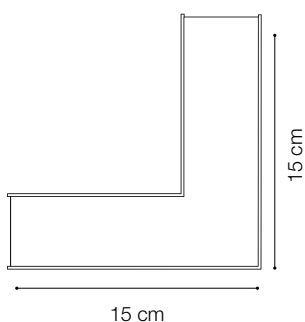

Code 191188
Item name FLUO KIT RECESSED

Code 191171
Item name FLUO KIT SURFACE

ideal lux | Fluo Accent

NOT INCLUDED | OPTIONAL

Code 191508
Item name FLUO PROFILE CONNECTOR

Code 191478
Item name FLUO CORNER BLINDED AL
Material Aluminum
Warranty 5 years
Net Weight 0,610 Kg
Volume 0,0023 m³

ideal lux | Fluo Accent

NOT INCLUDED | OPTIONAL

Code	191416
Item name	FLUO CORNER 3000k AL
Material	Aluminum
Warranty	5 years
Net Weight	0,580 Kg
Volume	0,0023 m ³

Code	216416
Item name	FLUO DRIVER 1-10V 39W
Power	39 W
Output	700 mA
Measure	280 x 30 x 21 mm

Code	216270
Item name	FLUO DRIVER DALI 38W
Power	38W
Output	700 mA
Measure	280 x 30 x 21 mm

ideal lux | Fluo Accent

NOT INCLUDED | OPTIONAL

Code	198668
Item name	FLUO MODULO WIDE 08W 3000K 12V
Material	Aluminum
Power	8 W
Beam	105°
Flux	1100 Lm
CCT	3000 k
Volt	12 Vdc
Warranty	5 years
Net Weight	0,300 Kg
Volume	0,0007 m ³