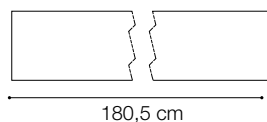

LINEAR SYSTEM

Linear system of lamps with extruded aluminum body with a 50 mm wide and 80 mm high section, modules available in two lengths: 1200 mm and 1800 mm, which can be assembled according to the desired arrangement, possibility of assembling three different source modules: the WIDE diffusing module, the BIEMISSION module with light component for indirect lighting and the ACCENT module with UGR control lower than 19, integrated LEDs, color temperature options of 3000K or 4000K, starting binning ≤ 3 -Step MacAdam, minimum 80% of luminous flux remaining after 30000 h duration, IP20 protection, insulation class I.

The system is available in anodized aluminum, white and black colors and it is possible to install it in different ways: ceiling-mounted or flush-mounted in plasterboard ceilings. Driver included, integrated in the lighting fitting, available in both DALI and 1-10V dimmable versions. System suitable for locations where professional lighting with minimal design is required, such as OFFICES and SHOPS.

Code	192512
Item name	FLUO ACCENT 1800 3000K AL
Source	LED COB CREE
Power	30W
Driver included	TRIDONIC
Driver available	1-10V | DALI
Lumen	3000 Lm
MacAdam	SDCM 3
Beam	30°
CCT	3000K
CRI	≥ 83
UGR	<19
LED Life	30.000 h
Insulation class	Class I
IP	20
Material	Aluminum
Warranty	5 years
Net Weight	3,860 Kg
Volume	0,0360 m³
Dimmable	On request
Customizable	Yes