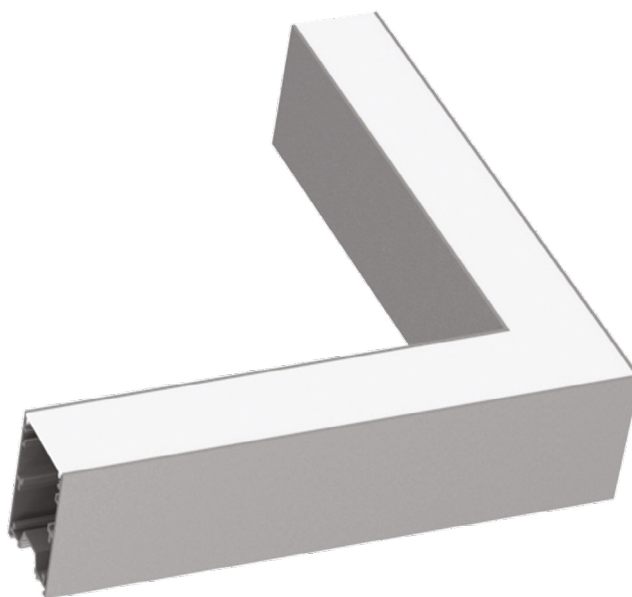

ideal lux | Fluo Accent

LINEAR SYSTEM

Linear system of lamps with extruded aluminum body with a 50 mm wide and 80 mm high section, modules available in two lengths: 1200 mm and 1800 mm, which can be assembled according to the desired arrangement, possibility of assembling three different source modules: the WIDE diffusing module, the BIEMISSION module with light component for indirect lighting and the ACCENT module with UGR control lower than 19, integrated LEDs, color temperature options of 3000K or 4000K, starting binning ≤ 3 -Step MacAdam, minimum 80% of luminous flux remaining after 30000 h duration, IP20 protection, insulation class I.

Code 191188
Item name FLUO KIT RECESSED

Code 191171
Item name FLUO KIT SURFACE

ideal lux | Fluo Accent

NOT INCLUDED | OPTIONAL

Code 191508
Item name FLUO PROFILE CONNECTOR

Code 191478
Item name FLUO CORNER BLINDED AL
Material Aluminum
Warranty 5 years
Net Weight 0,610 Kg
Volume 0,0023 m³

ideal lux | Fluo Accent

NOT INCLUDED | OPTIONAL

Code	191416
Item name	FLUO CORNER 3000k AL
Material	Aluminum
Warranty	5 years
Net Weight	0,580 Kg
Volume	0,0023 m ³

Code	216416
Item name	FLUO DRIVER 1-10V 39W
Power	39 W
Output	700 mA
Measure	280 x 30 x 21 mm