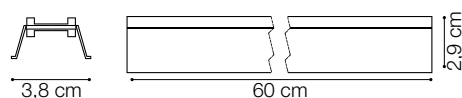

Code	198699 / 198705
Item name	FLUO MODULO WIDE 13W 3000K 24V / 48
Material	Aluminum
Power	13 W
Beam	105°
Flux	1650 Lm
CCT	3000 k
Volt	24 Vdc
Warranty	5 years
Net Weight	0,300 Kg
Volume	0,0007 m³