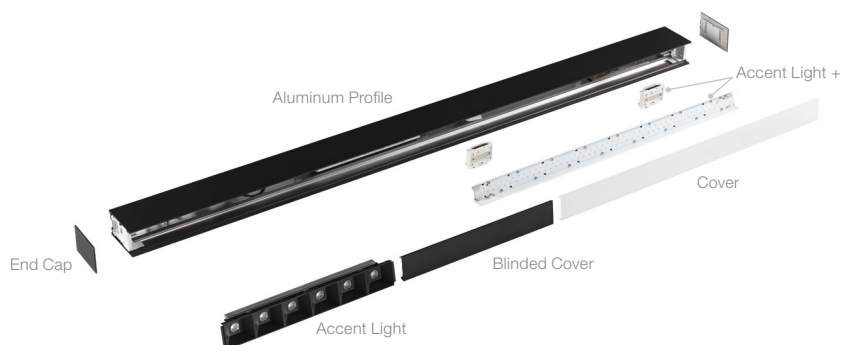

ideal lux | Fluo Accent

LINEAR SYSTEM

Linear system of lamps with extruded aluminum body with a 50 mm wide and 80 mm high section, modules available in two lengths: 1200 mm and 1800 mm, which can be assembled according to the desired arrangement, possibility of assembling three different source modules: the WIDE diffusing module, the BIEMISSION module with light component for indirect lighting and the ACCENT module with UGR control lower than 19, integrated LEDs, color temperature options of 3000K or 4000K, starting binning ≤ 3 -Step MacAdam, minimum 80% of luminous flux remaining after 30000 h duration, IP20 protection, insulation class I.

The system is available in anodized aluminum, white and black colors and it is possible to install it in different ways: ceiling-mounted or flush-mounted in plasterboard ceilings. Driver included, integrated in the lighting fitting, available in both DALI and 1-10V dimmable versions. System suitable for locations where professional lighting with minimal design is required, such as OFFICES and SHOPS.

Code 191188
Item name FLUO KIT RECESSED

Code 191171
Item name FLUO KIT SURFACE

ideal lux | Fluo Accent

NOT INCLUDED | OPTIONAL

Code 191508
Item name FLUO PROFILE CONNECTOR

Code 191478
Item name FLUO CORNER BLINDED AL
Material Aluminum
Warranty 5 years
Net Weight 0,610 Kg
Volume 0,0023 m³

ideal lux | Fluo Accent

NOT INCLUDED | OPTIONAL

Code	191416
Item name	FLUO CORNER 3000k AL
Material	Aluminum
Warranty	5 years
Net Weight	0,580 Kg
Volume	0,0023 m ³

Code	216416
Item name	FLUO DRIVER 1-10V 39W
Power	39 W
Output	700 mA
Measure	280 x 30 x 21 mm