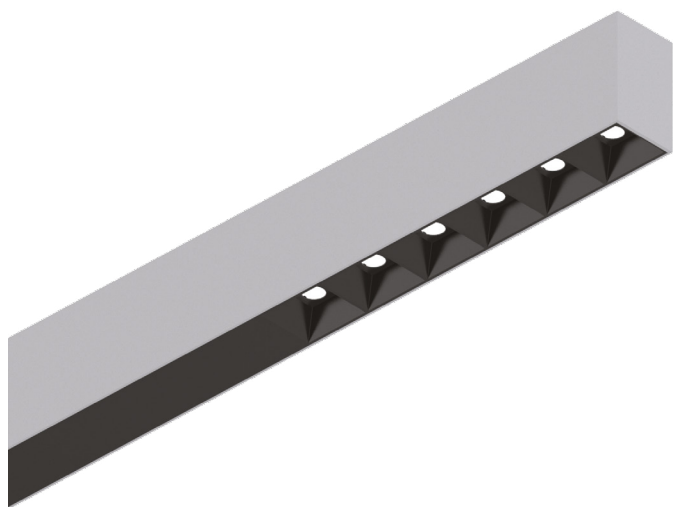

ideal lux | Fluo Accent

LINEAR SYSTEM

Linear system of lamps with extruded aluminum body with a 50 mm wide and 80 mm high section, modules available in two lengths: 1200 mm and 1800 mm, which can be assembled according to the desired arrangement, possibility of assembling three different source modules: the WIDE diffusing module, the BIEMISSION module with light component for indirect lighting and the ACCENT module with UGR control lower than 19, integrated LEDs, color temperature options of 3000K or 4000K, starting binning ≤ 3 -Step MacAdam, minimum 80% of luminous flux remaining after 30000 h duration, IP20 protection, insulation class I.

The system is available in anodized aluminum, white and black colors and it is possible to install it in different ways: ceiling-mounted or flush-mounted in plasterboard ceilings. Driver included, integrated in the lighting fitting, available in both DALI and 1-10V dimmable versions. System suitable for locations where professional lighting with minimal design is required, such as OFFICES and SHOPS.

Code	192512
Item name	FLUO ACCENT 1800 3000K AL
Source	LED COB CREE
Power	30W
Driver included	TRIDONIC
Driver available	1-10V DALI
Lumen	3000 Lm
MacAdam	SDCM 3
Beam	30°
CCT	3000K
CRI	≥ 83
UGR	<19
LED Life	30.000 h
Insulation class	Class I
IP	20
Material	Aluminum
Warranty	5 years
Net Weight	3,860 Kg
Volume	0,0360 m ³
Dimmable	On request
Customizable	Yes

Code 191188
Item name FLUO KIT RECESSED

Code 191171
Item name FLUO KIT SURFACE

ideal lux | Fluo Accent

NOT INCLUDED | OPTIONAL

Code 191508
Item name FLUO PROFILE CONNECTOR

Code 191478
Item name FLUO CORNER BLINDED AL
Material Aluminum
Warranty 5 years
Net Weight 0,610 Kg
Volume 0,0023 m³