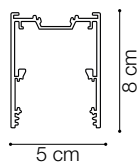

Code 191188
Item name FLUO KIT RECESSED

Code 191171
Item name FLUO KIT SURFACE

ideal lux | Fluo Accent

NOT INCLUDED | OPTIONAL

Code 191508
Item name FLUO PROFILE CONNECTOR

Code 191478
Item name FLUO CORNER BLINDED AL
Material Aluminum
Warranty 5 years
Net Weight 0,610 Kg
Volume 0,0023 m³

ideal lux | Fluo Accent

NOT INCLUDED | OPTIONAL

Code	191416
Item name	FLUO CORNER 3000k AL
Material	Aluminum
Warranty	5 years
Net Weight	0,580 Kg
Volume	0,0023 m ³

Code	216416
Item name	FLUO DRIVER 1-10V 39W
Power	39 W
Output	700 mA
Measure	280 x 30 x 21 mm

Code	216270
Item name	FLUO DRIVER DALI 38W
Power	38W
Output	700 mA
Measure	280 x 30 x 21 mm

ideal lux | Fluo Accent

NOT INCLUDED | OPTIONAL

Code	198668
Item name	FLUO MODULO WIDE 08W 3000K 12V
Material	Aluminum
Power	8 W
Beam	105°
Flux	1100 Lm
CCT	3000 k
Volt	12 Vdc
Warranty	5 years
Net Weight	0,300 Kg
Volume	0,0007 m ³