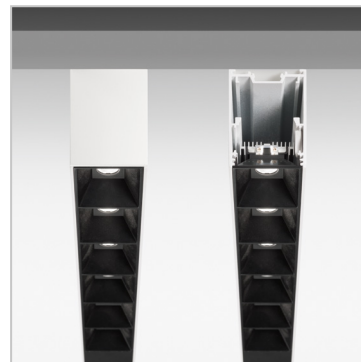

ideal lux | Fluo Accent

LINEAR SYSTEM

Linear system of lamps with extruded aluminum body with a 50 mm wide and 80 mm high section, modules available in two lengths: 1200 mm and 1800 mm, which can be assembled according to the desired arrangement, possibility of assembling three different source modules: the WIDE diffusing module, the BIEMISSION module with light component for indirect lighting and the ACCENT module with UGR control lower than 19, integrated LEDs, color temperature options of 3000K or 4000K, starting binning ≤ 3 -Step MacAdam, minimum 80% of luminous flux remaining after 30000 h duration, IP20 protection, insulation class I.

The system is available in anodized aluminum, white and black colors and it is possible to install it in different ways: ceiling-mounted or flush-mounted in plasterboard ceilings. Driver included, integrated in the lighting fitting, available in both DALI and 1-10V dimmable versions. System suitable for locations where professional lighting with minimal design is required, such as OFFICES and SHOPS.

Code	192512
Item name	FLUO ACCENT 1800 3000K AL
Source	LED COB CREE
Power	30W
Driver included	TRIDONIC
Driver available	1-10V DALI
Lumen	3000 Lm
MacAdam	SDCM 3
Beam	30°
CCT	3000K
CRI	≥ 83
UGR	<19
LED Life	30.000 h
Insulation class	Class I
IP	20
Material	Aluminum
Warranty	5 years
Net Weight	3,860 Kg
Volume	0,0360 m ³
Dimmable	On request
Customizable	Yes

Code 191188
Item name FLUO KIT RECESSED

Code 191171
Item name FLUO KIT SURFACE

ideal lux | Fluo Accent

NOT INCLUDED | OPTIONAL

Code 191508
Item name FLUO PROFILE CONNECTOR

Code 191478
Item name FLUO CORNER BLINDED AL
Material Aluminum
Warranty 5 years
Net Weight 0,610 Kg
Volume 0,0023 m³