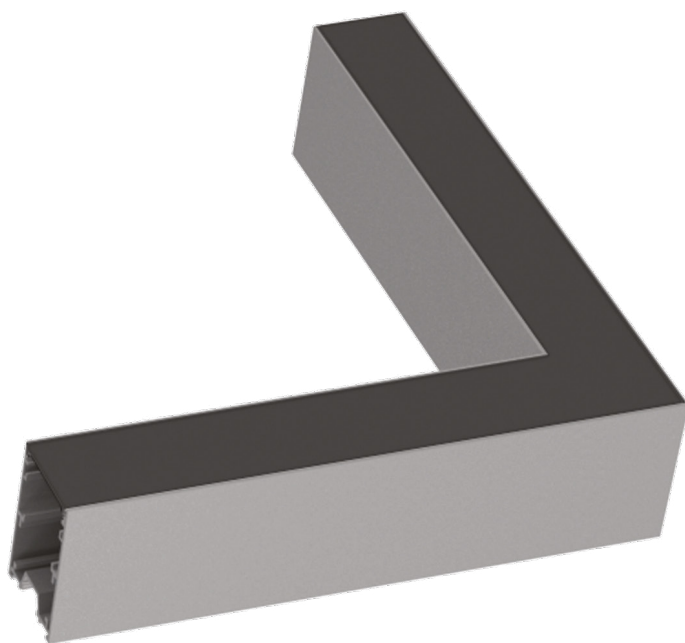

ideal lux | Fluo Accent

LINEAR SYSTEM

Linear system of lamps with extruded aluminum body with a 50 mm wide and 80 mm high section, modules available in two lengths: 1200 mm and 1800 mm, which can be assembled according to the desired arrangement, possibility of assembling three different source modules: the WIDE diffusing module, the BIEMISSION module with light component for indirect lighting and the ACCENT module with UGR control lower than 19, integrated LEDs, color temperature options of 3000K or 4000K, starting binning ≤ 3 -Step MacAdam, minimum 80% of luminous flux remaining after 30000 h duration, IP20 protection, insulation class I.

Code	192512
Item name	FLUO ACCENT 1800 3000K AL
Source	LED COB CREE
Power	30W
Driver included	TRIDONIC
Driver available	1-10V DALI
Lumen	3000 Lm
MacAdam	SDCM 3
Beam	30°
CCT	3000K
CRI	≥ 83
UGR	<19
LED Life	30.000 h
Insulation class	Class I
IP	20
Material	Aluminum
Warranty	5 years
Net Weight	3,860 Kg
Volume	0,0360 m ³
Dimmable	On request
Customizable	Yes

Code 191188
Item name FLUO KIT RECESSED

Code 191171
Item name FLUO KIT SURFACE

ideal lux | Fluo Accent

NOT INCLUDED | OPTIONAL

Code 191508
Item name FLUO PROFILE CONNECTOR

Code 191478
Item name FLUO CORNER BLINDED AL
Material Aluminum
Warranty 5 years
Net Weight 0,610 Kg
Volume 0,0023 m³

ideal lux | Fluo Accent

NOT INCLUDED | OPTIONAL

Code	191416
Item name	FLUO CORNER 3000k AL
Material	Aluminum
Warranty	5 years
Net Weight	0,580 Kg
Volume	0,0023 m ³

Code	216416
Item name	FLUO DRIVER 1-10V 39W
Power	39 W
Output	700 mA
Measure	280 x 30 x 21 mm