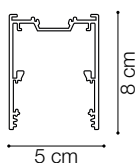

Code 191188
Item name FLUO KIT RECESSED

Code 191171
Item name FLUO KIT SURFACE

ideal lux | Fluo Accent

NOT INCLUDED | OPTIONAL

Code 191508
Item name FLUO PROFILE CONNECTOR

Code 191478
Item name FLUO CORNER BLINDED AL
Material Aluminum
Warranty 5 years
Net Weight 0,610 Kg
Volume 0,0023 m³

ideal lux | Fluo Accent

NOT INCLUDED | OPTIONAL

Code	191416
Item name	FLUO CORNER 3000k AL
Material	Aluminum
Warranty	5 years
Net Weight	0,580 Kg
Volume	0,0023 m ³

Code	216416
Item name	FLUO DRIVER 1-10V 39W
Power	39 W
Output	700 mA
Measure	280 x 30 x 21 mm

Code	216270
Item name	FLUO DRIVER DALI 38W
Power	38W
Output	700 mA
Measure	280 x 30 x 21 mm

ideal lux | Fluo Accent

NOT INCLUDED | OPTIONAL

Code	198668
Item name	FLUO MODULO WIDE 08W 3000K 12V
Material	Aluminum
Power	8 W
Beam	105°
Flux	1100 Lm
CCT	3000 k
Volt	12 Vdc
Warranty	5 years
Net Weight	0,300 Kg
Volume	0,0007 m ³