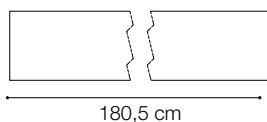

LINEAR SYSTEM

Linear system of lamps with extruded aluminum body with a 50 mm wide and 80 mm high section, modules available in two lengths: 1200 mm and 1800 mm, which can be assembled according to the desired arrangement, possibility of assembling three different source modules: the WIDE diffusing module, the BIEMISSION module with light component for indirect lighting and the ACCENT module with UGR control lower than 19, integrated LEDs, color temperature options of 3000K or 4000K, starting binning ≤ 3 -Step MacAdam, minimum 80% of luminous flux remaining after 30000 h duration, IP20 protection, insulation class I.

The system is available in anodized aluminum, white and black colors and it is possible to install it in different ways: ceiling-mounted or flush-mounted in plasterboard ceilings. Driver included, integrated in the lighting fitting, available in both DALI and 1-10V dimmable versions. System suitable for locations where professional lighting with minimal design is required, such as OFFICES and SHOPS.

Code	192499
Item name	FLUO ACCENT 1800 3000K WH
Source	LED COB CREE
Power	30W
Driver included	TRIDONIC
Driver available	1-10V | DALI
Lumen	3000 Lm
MacAdam	SDCM 3
Beam	30°
CCT	3000K
CRI	≥ 83
UGR	<19
LED Life	30.000 h
Insulation class	Class I
IP	20
Material	Aluminum
Warranty	5 years
Net Weight	3,860 Kg
Volume	0,0360 m³
Dimmable	On request
Customizable	Yes