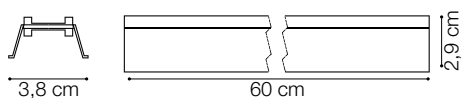

ideal lux | Fluo Accent

NOT INCLUDED | OPTIONAL

Code	198668
Item name	FLUO MODULO WIDE 08W 3000K 12V
Material	Aluminum
Power	8 W
Beam	105°
Flux	1100 Lm
CCT	3000 k
Volt	12 Vdc
Warranty	5 years
Net Weight	0,300 Kg
Volume	0,0007 m³