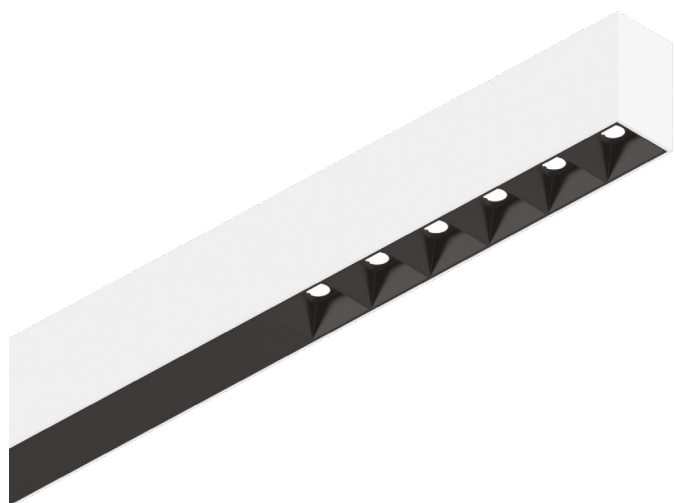

## LINEAR SYSTEM

Linear system of lamps with extruded aluminum body with a 50 mm wide and 80 mm high section, modules available in two lengths: 1200 mm and 1800 mm, which can be assembled according to the desired arrangement, possibility of assembling three different source modules: the WIDE diffusing module, the BIEMISSION module with light component for indirect lighting and the ACCENT module with UGR control lower than 19, integrated LEDs, color temperature options of 3000K or 4000K, starting binning  $\leq 3$  -Step MacAdam, minimum 80% of luminous flux remaining after 30000 h duration, IP20 protection, insulation class I.

The system is available in anodized aluminum, white and black colors and it is possible to install it in different ways: ceiling-mounted or flush-mounted in plasterboard ceilings. Driver included, integrated in the lighting fitting, available in both DALI and 1-10V dimmable versions. System suitable for locations where professional lighting with minimal design is required, such as OFFICES and SHOPS.

Code	192499
Item name	FLUO ACCENT 1800 3000K WH
Source	LED COB CREE
Power	30W
Driver included	TRIDONIC
Driver available	1-10V   DALI
Lumen	3000 Lm
MacAdam	SDCM 3
Beam	30°
CCT	3000K
CRI	$\geq 83$
UGR	<19
LED Life	30.000 h
Insulation class	Class I
IP	20
Material	Aluminum
Warranty	5 years
Net Weight	3,860 Kg
Volume	0,0360 m <sup>3</sup>
Dimmable	On request
Customizable	Yes

# ideal lux | Fluo Accent

**MOUNTING KIT  
NOT INCLUDED | REQUIRED**

Code 191164  
Item name FLUO KIT PENDANT BK  
Length 200 cm  
Cup Yes  
Code 215891  
Item name FLUO KIT PENDANT BK  
Length 500 cm  
Cup Yes