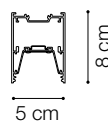

ideal lux | Fluo Wide

Code	192482
Item name	FLUO WIDE 1200 4000K WHITE
Source	LED SMD SAMSUNG
Power	27W
Driver included	TRIDONIC
Driver available	1-10V DALI
Lumen	3650 Lm
MacAdam	SDCM 3
Beam	105°
CCT	4000K
CRI	≥83
UGR	<27
LED Life	30.000 h
Insulation class	Class I
IP	20
Material	Aluminum
Warranty	5 years
Net Weight	2,890 Kg
Volume	0,0251 m³
Dimmable	On request
Customizable	Yes

LINEAR SYSTEM

Linear system of lamps with extruded aluminum body with a 50 mm wide and 80 mm high section, modules available in two lengths: 1200 mm and 1800 mm, which can be assembled according to the desired arrangement, possibility of assembling three different source modules: the WIDE diffusing module, the BIEMISSION module with light component for indirect lighting and the ACCENT module with UGR control lower than 19, integrated LEDs, color temperature options of 3000K or 4000K, starting binning ≤3 -Step MacAdam, minimum 80% of luminous flux remaining after 30000 h duration, IP20 protection, insulation class I.

ideal lux | Fluo Wide

NOT INCLUDED | OPTIONAL

Code	191454
Item name	FLUO CORNER 4000K WH
Material	Aluminum
Warranty	5 years
Net Weight	0,580 Kg
Volume	0,0023 m ³

Code	216423
Item name	FLUO DRIVER 1-10V 28W
Power	28 W
Output	500 mA
Measure	280 x 30 x 21 mm