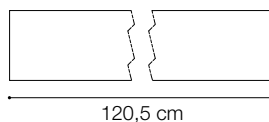

ideal lux | Fluo Wide

Code	192482
Item name	FLUO WIDE 1200 4000K WHITE
Source	LED SMD SAMSUNG
Power	27W
Driver included	TRIDONIC
Driver available	1-10V DALI
Lumen	3650 Lm
MacAdam	SDCM 3
Beam	105°
CCT	4000K
CRI	≥83
UGR	<27
LED Life	30.000 h
Insulation class	Class I
IP	20
Material	Aluminum
Warranty	5 years
Net Weight	2,890 Kg
Volume	0,0251 m³
Dimmable	On request
Customizable	Yes

LINEAR SYSTEM

Linear system of lamps with extruded aluminum body with a 50 mm wide and 80 mm high section, modules available in two lengths: 1200 mm and 1800 mm, which can be assembled according to the desired arrangement, possibility of assembling three different source modules: the WIDE diffusing module, the BIEMISSION module with light component for indirect lighting and the ACCENT module with UGR control lower than 19, integrated LEDs, color temperature options of 3000K or 4000K, starting binning ≤3 -Step MacAdam, minimum 80% of luminous flux remaining after 30000 h duration, IP20 protection, insulation class I.

ideal lux | Fluo Wide

NOT INCLUDED | OPTIONAL

Code	191454
Item name	FLUO CORNER 4000K WH
Material	Aluminum
Warranty	5 years
Net Weight	0,580 Kg
Volume	0,0023 m ³

Code	216423
Item name	FLUO DRIVER 1-10V 28W
Power	28 W
Output	500 mA
Measure	280 x 30 x 21 mm