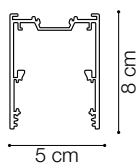

ideal lux | Fluo Wide

NOT INCLUDED | OPTIONAL

Code 191508
Item name FLUO PROFILE CONNECTOR

Code 191485
Item name FLUO CORNER BLINDED WH
Material Aluminum
Warranty 5 years
Net Weight 0,610 Kg
Volume 0,0023 m³

ideal lux | Fluo Wide

NOT INCLUDED | OPTIONAL

Code	191454
Item name	FLUO CORNER 4000K WH
Material	Aluminum
Warranty	5 years
Net Weight	0,580 Kg
Volume	0,0023 m ³

Code	216423
Item name	FLUO DRIVER 1-10V 28W
Power	28 W
Output	500 mA
Measure	280 x 30 x 21 mm

Code	216287
Item name	FLUO DRIVER DALI 27W
Power	27W
Output	500 mA
Measure	280 x 30 x 21 mm

ideal lux | Fluo Wide

NOT INCLUDED | OPTIONAL

Code	198675
Item name	FLUO MODULO WIDE 08W 4000K 12V
Material	Aluminum
Power	8 W
Beam	105°
Flux	1150 Lm
CCT	4000 k
Volt	12 Vdc
Warranty	5 years
Net Weight	0,300 Kg
Volume	0,0007 m ³