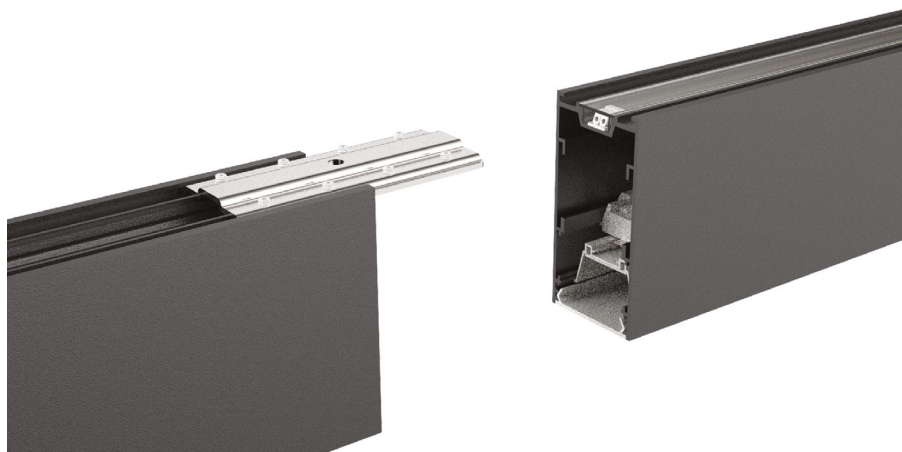

LINEAR SYSTEM

Linear system of lamps with extruded aluminum body with a 50 mm wide and 80 mm high section, modules available in two lengths: 1200 mm and 1800 mm, which can be assembled according to the desired arrangement, possibility of assembling three different source modules: the WIDE diffusing module, the BIEMISSION module with light component for indirect lighting and the ACCENT module with UGR control lower than 19, integrated LEDs, color temperature options of 3000K or 4000K, starting binning ≤3 -Step MacAdam, minimum 80% of luminous flux remaining after 30000 h duration, IP20 protection, insulation class I.

The system is available in anodized aluminum, white and black colors and it is possible to install it in different ways: ceiling-mounted or flush-mounted in plasterboard ceilings. Driver included, integrated in the lighting fitting, available in both DALI and 1-10V dimmable versions. System suitable for locations where professional lighting with minimal design is required, such as OFFICES and SHOPS.

ideal lux | Fluo Wide

NOT INCLUDED | OPTIONAL

Code 191508
Item name FLUO PROFILE CONNECTOR

Code 191485
Item name FLUO CORNER BLINDED WH
Material Aluminum
Warranty 5 years
Net Weight 0,610 Kg
Volume 0,0023 m³

ideal lux | Fluo Wide

NOT INCLUDED | OPTIONAL

Code	191454
Item name	FLUO CORNER 4000K WH
Material	Aluminum
Warranty	5 years
Net Weight	0,580 Kg
Volume	0,0023 m ³

Code	216423
Item name	FLUO DRIVER 1-10V 28W
Power	28 W
Output	500 mA
Measure	280 x 30 x 21 mm