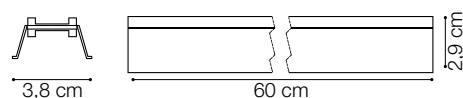

Code	198682 / 198712
Item name	FLUO MODULO WIDE 13W 4000K 24V / 48V
Material	Aluminum
Power	13 W
Beam	105°
Flux	1750 Lm
CCT	4000 k
Volt	24 Vdc
Warranty	5 years
Net Weight	0,300 Kg
Volume	0,0007 m³