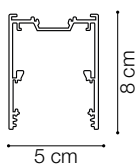

ideal lux | Fluo Wide

NOT INCLUDED | OPTIONAL

Code 191508
Item name FLUO PROFILE CONNECTOR

Code 191485
Item name FLUO CORNER BLINDED WH
Material Aluminum
Warranty 5 years
Net Weight 0,610 Kg
Volume 0,0023 m³

ideal lux | Fluo Wide

NOT INCLUDED | OPTIONAL

Code	191454
Item name	FLUO CORNER 4000K WH
Material	Aluminum
Warranty	5 years
Net Weight	0,580 Kg
Volume	0,0023 m ³

Code	216423
Item name	FLUO DRIVER 1-10V 28W
Power	28 W
Output	500 mA
Measure	280 x 30 x 21 mm

Code	216287
Item name	FLUO DRIVER DALI 27W
Power	27W
Output	500 mA
Measure	280 x 30 x 21 mm

ideal lux | Fluo Wide

NOT INCLUDED | OPTIONAL

Code	198675
Item name	FLUO MODULO WIDE 08W 4000K 12V
Material	Aluminum
Power	8 W
Beam	105°
Flux	1150 Lm
CCT	4000 k
Volt	12 Vdc
Warranty	5 years
Net Weight	0,300 Kg
Volume	0,0007 m ³