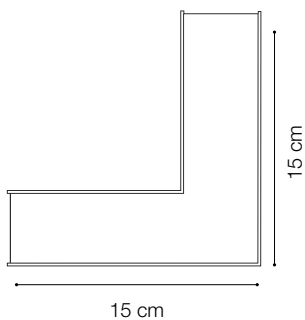

LINEAR SYSTEM

Linear system of lamps with extruded aluminum body with a 50 mm wide and 80 mm high section, modules available in two lengths: 1200 mm and 1800 mm, which can be assembled according to the desired arrangement, possibility of assembling three different source modules: the WIDE diffusing module, the BIEMISSION module with light component for indirect lighting and the ACCENT module with UGR control lower than 19, integrated LEDs, color temperature options of 3000K or 4000K, starting binning ≤3 -Step MacAdam, minimum 80% of luminous flux remaining after 30000 h duration, IP20 protection, insulation class I.

ideal lux | Fluo Wide

NOT INCLUDED | OPTIONAL

Code 191508
Item name FLUO PROFILE CONNECTOR

Code 191485
Item name FLUO CORNER BLINDED WH
Material Aluminum
Warranty 5 years
Net Weight 0,610 Kg
Volume 0,0023 m³

ideal lux | Fluo Wide

NOT INCLUDED | OPTIONAL

Code	191454
Item name	FLUO CORNER 4000K WH
Material	Aluminum
Warranty	5 years
Net Weight	0,580 Kg
Volume	0,0023 m ³

Code	216423
Item name	FLUO DRIVER 1-10V 28W
Power	28 W
Output	500 mA
Measure	280 x 30 x 21 mm