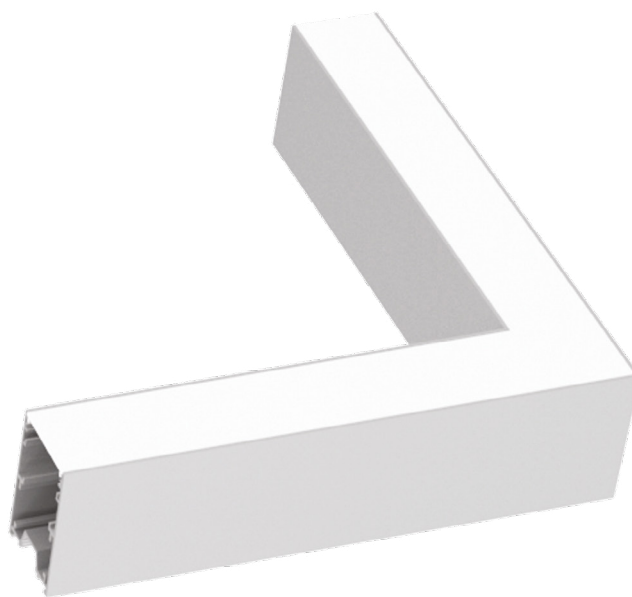

ideal lux | Fluo Wide

Code	192482
Item name	FLUO WIDE 1200 4000K WHITE
Source	LED SMD SAMSUNG
Power	27W
Driver included	TRIDONIC
Driver available	1-10V DALI
Lumen	3650 Lm
MacAdam	SDCM 3
Beam	105°
CCT	4000K
CRI	≥83
UGR	<27
LED Life	30.000 h
Insulation class	Class I
IP	20
Material	Aluminum
Warranty	5 years
Net Weight	2,890 Kg
Volume	0,0251 m³
Dimmable	On request
Customizable	Yes

LINEAR SYSTEM

Linear system of lamps with extruded aluminum body with a 50 mm wide and 80 mm high section, modules available in two lengths: 1200 mm and 1800 mm, which can be assembled according to the desired arrangement, possibility of assembling three different source modules: the WIDE diffusing module, the BIEMISSION module with light component for indirect lighting and the ACCENT module with UGR control lower than 19, integrated LEDs, color temperature options of 3000K or 4000K, starting binning ≤3 -Step MacAdam, minimum 80% of luminous flux remaining after 30000 h duration, IP20 protection, insulation class I.

ideal lux | Fluo Wide

NOT INCLUDED | OPTIONAL

Code 191508
Item name FLUO PROFILE CONNECTOR

Code 191485
Item name FLUO CORNER BLINDED WH
Material Aluminum
Warranty 5 years
Net Weight 0,610 Kg
Volume 0,0023 m³

ideal lux | Fluo Wide

NOT INCLUDED | OPTIONAL

Code	191454
Item name	FLUO CORNER 4000K WH
Material	Aluminum
Warranty	5 years
Net Weight	0,580 Kg
Volume	0,0023 m ³

Code	216423
Item name	FLUO DRIVER 1-10V 28W
Power	28 W
Output	500 mA
Measure	280 x 30 x 21 mm