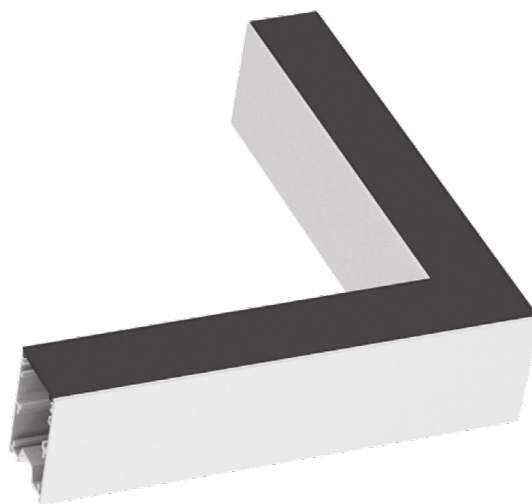

LINEAR SYSTEM

Linear system of lamps with extruded aluminum body with a 50 mm wide and 80 mm high section, modules available in two lengths: 1200 mm and 1800 mm, which can be assembled according to the desired arrangement, possibility of assembling three different source modules: the WIDE diffusing module, the BIEMISSION module with light component for indirect lighting and the ACCENT module with UGR control lower than 19, integrated LEDs, color temperature options of 3000K or 4000K, starting binning ≤3 -Step MacAdam, minimum 80% of luminous flux remaining after 30000 h duration, IP20 protection, insulation class I.

ideal lux | Fluo Wide

NOT INCLUDED | OPTIONAL

Code 191508
Item name FLUO PROFILE CONNECTOR

Code 191485
Item name FLUO CORNER BLINDED WH
Material Aluminum
Warranty 5 years
Net Weight 0,610 Kg
Volume 0,0023 m³

ideal lux | Fluo Wide

NOT INCLUDED | OPTIONAL

Code	191454
Item name	FLUO CORNER 4000K WH
Material	Aluminum
Warranty	5 years
Net Weight	0,580 Kg
Volume	0,0023 m ³

Code	216423
Item name	FLUO DRIVER 1-10V 28W
Power	28 W
Output	500 mA
Measure	280 x 30 x 21 mm