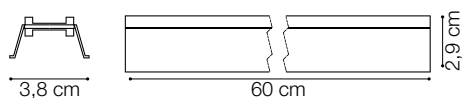

ideal lux | Fluo Wide

NOT INCLUDED | OPTIONAL

Code	198675
Item name	FLUO MODULO WIDE 08W 4000K 12V
Material	Aluminum
Power	8 W
Beam	105°
Flux	1150 Lm
CCT	4000 k
Volt	12 Vdc
Warranty	5 years
Net Weight	0,300 Kg
Volume	0,0007 m³