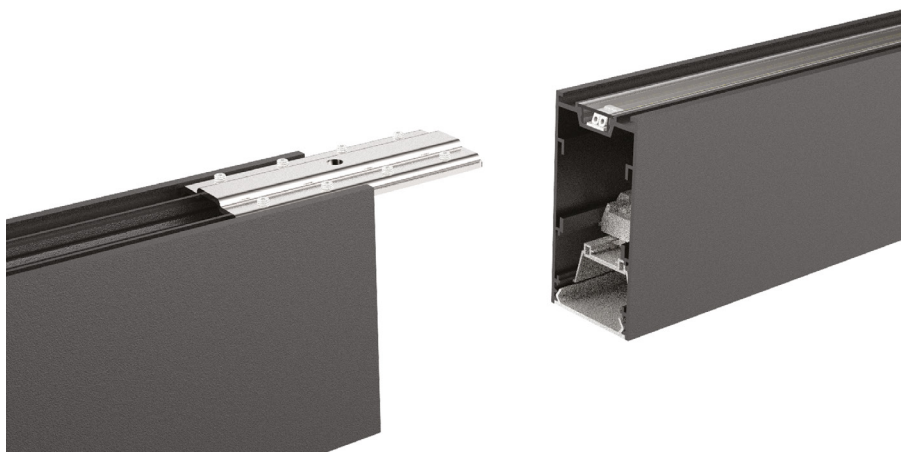

## LINEAR SYSTEM

Linear system of lamps with extruded aluminum body with a 50 mm wide and 80 mm high section, modules available in two lengths: 1200 mm and 1800 mm, which can be assembled according to the desired arrangement, possibility of assembling three different source modules: the WIDE diffusing module, the BIEMISSION module with light component for indirect lighting and the ACCENT module with UGR control lower than 19, integrated LEDs, color temperature options of 3000K or 4000K, starting binning ≤3 -Step MacAdam, minimum 80% of luminous flux remaining after 30000 h duration, IP20 protection, insulation class I.

The system is available in anodized aluminum, white and black colors and it is possible to install it in different ways: ceiling-mounted or flush-mounted in plasterboard ceilings. Driver included, integrated in the lighting fitting, available in both DALI and 1-10V dimmable versions. System suitable for locations where professional lighting with minimal design is required, such as OFFICES and SHOPS.

# ideal lux | Fluo Wide

NOT INCLUDED | OPTIONAL

Code 191508  
Item name FLUO PROFILE CONNECTOR

Code 191485  
Item name FLUO CORNER BLINDED WH  
Material Aluminum  
Warranty 5 years  
Net Weight 0,610 Kg  
Volume 0,0023 m<sup>3</sup>

# ideal lux | Fluo Wide

NOT INCLUDED | OPTIONAL

Code	191423
Item name	FLUO CORNER 3000K WH
Material	Aluminum
Warranty	5 years
Net Weight	0,580 Kg
Volume	0,0023 m <sup>3</sup>

Code	216423
Item name	FLUO DRIVER 1-10V 28W
Power	28 W
Output	500 mA
Measure	280 x 30 x 21 mm