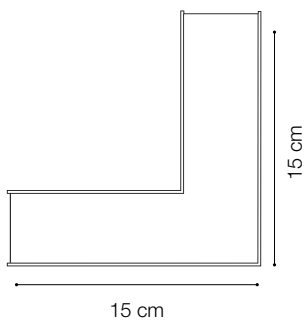

## LINEAR SYSTEM

Linear system of lamps with extruded aluminum body with a 50 mm wide and 80 mm high section, modules available in two lengths: 1200 mm and 1800 mm, which can be assembled according to the desired arrangement, possibility of assembling three different source modules: the WIDE diffusing module, the BIEMISSION module with light component for indirect lighting and the ACCENT module with UGR control lower than 19, integrated LEDs, color temperature options of 3000K or 4000K, starting binning ≤3 -Step MacAdam, minimum 80% of luminous flux remaining after 30000 h duration, IP20 protection, insulation class I.

# ideal lux | Fluo Wide

NOT INCLUDED | OPTIONAL

Code 191508  
Item name FLUO PROFILE CONNECTOR

Code 191485  
Item name FLUO CORNER BLINDED WH  
Material Aluminum  
Warranty 5 years  
Net Weight 0,610 Kg  
Volume 0,0023 m<sup>3</sup>

# ideal lux | Fluo Wide

NOT INCLUDED | OPTIONAL

Code	191423
Item name	FLUO CORNER 3000K WH
Material	Aluminum
Warranty	5 years
Net Weight	0,580 Kg
Volume	0,0023 m <sup>3</sup>

Code	216423
Item name	FLUO DRIVER 1-10V 28W
Power	28 W
Output	500 mA
Measure	280 x 30 x 21 mm