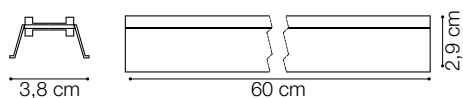

ideal lux | Fluo Wide

NOT INCLUDED | OPTIONAL

Code	198668
Item name	FLUO MODULO WIDE 08W 3000K 12V
Material	Aluminum
Power	8 W
Beam	105°
Flux	1100 Lm
CCT	3000 k
Volt	12 Vdc
Warranty	5 years
Net Weight	0,300 Kg
Volume	0,0007 m³