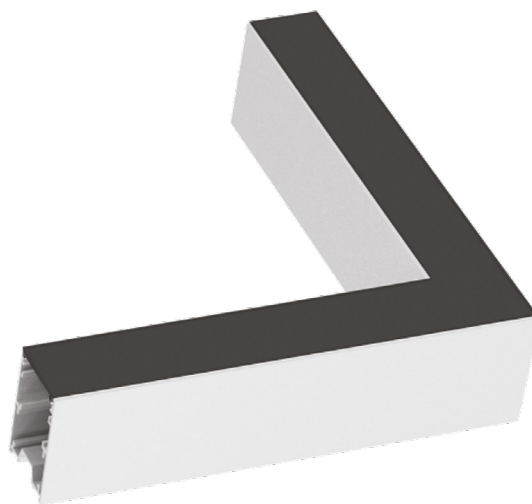

# ideal lux | Fluo Wide

NOT INCLUDED | OPTIONAL

Code 191508  
Item name FLUO PROFILE CONNECTOR

Code 191485  
Item name FLUO CORNER BLINDED WH  
Material Aluminum  
Warranty 5 years  
Net Weight 0,610 Kg  
Volume 0,0023 m<sup>3</sup>

# ideal lux | Fluo Wide

NOT INCLUDED | OPTIONAL

Code	191423
Item name	FLUO CORNER 3000K WH
Material	Aluminum
Warranty	5 years
Net Weight	0,580 Kg
Volume	0,0023 m <sup>3</sup>

Code	216423
Item name	FLUO DRIVER 1-10V 28W
Power	28 W
Output	500 mA
Measure	280 x 30 x 21 mm