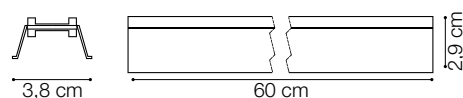

Code	198699 / 198705
Item name	FLUO MODULO WIDE 13W 3000K 24V / 48V
Material	Aluminum
Power	13 W
Beam	105°
Flux	1650 Lm
CCT	3000 k
Volt	24 Vdc
Warranty	5 years
Net Weight	0,300 Kg
Volume	0,0007 m³