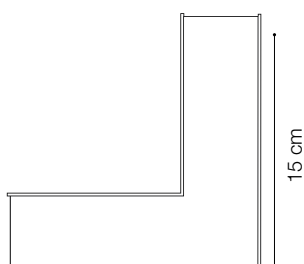

# ideal lux | Fluo Wide

NOT INCLUDED | OPTIONAL

Code 191508  
Item name FLUO PROFILE CONNECTOR

Code 191485  
Item name FLUO CORNER BLINDED WH  
Material Aluminum  
Warranty 5 years  
Net Weight 0,610 Kg  
Volume 0,0023 m<sup>3</sup>

# ideal lux | Fluo Wide

NOT INCLUDED | OPTIONAL

Code	191423
Item name	FLUO CORNER 3000K WH
Material	Aluminum
Warranty	5 years
Net Weight	0,580 Kg
Volume	0,0023 m <sup>3</sup>

Code	216423
Item name	FLUO DRIVER 1-10V 28W
Power	28 W
Output	500 mA
Measure	280 x 30 x 21 mm