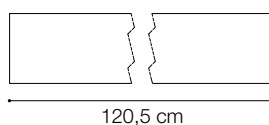

# ideal lux | Fluo Wide

Code	192437
Item name	FLUO WIDE 1200 3000K WHITE
Source	LED SMD SAMSUNG
Power	27W
Driver included	TRIDONIC
Driver available	1-10V   DALI
Lumen	3450 Lm
MacAdam	SDCM 3
Beam	105°
CCT	3000K
CRI	≥83
UGR	<27
LED Life	30.000 h
Insulation class	Class I
IP	20
Material	Aluminum
Warranty	5 years
Net Weight	2,890 Kg
Volume	0,0251 m³
Dimmable	On request
Customizable	Yes

## LINEAR SYSTEM

Linear system of lamps with extruded aluminum body with a 50 mm wide and 80 mm high section, modules available in two lengths: 1200 mm and 1800 mm, which can be assembled according to the desired arrangement, possibility of assembling three different source modules: the WIDE diffusing module, the BIEMISSION module with light component for indirect lighting and the ACCENT module with UGR control lower than 19, integrated LEDs, color temperature options of 3000K or 4000K, starting binning ≤3 -Step MacAdam, minimum 80% of luminous flux remaining after 30000 h duration, IP20 protection, insulation class I.