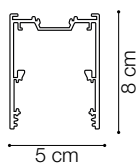

# ideal lux | Fluo Wide

NOT INCLUDED | OPTIONAL

Code 191508  
Item name FLUO PROFILE CONNECTOR

Code 191485  
Item name FLUO CORNER BLINDED WH  
Material Aluminum  
Warranty 5 years  
Net Weight 0,610 Kg  
Volume 0,0023 m<sup>3</sup>

# ideal lux | Fluo Wide

NOT INCLUDED | OPTIONAL

Code	191423
Item name	FLUO CORNER 3000K WH
Material	Aluminum
Warranty	5 years
Net Weight	0,580 Kg
Volume	0,0023 m <sup>3</sup>

Code	216423
Item name	FLUO DRIVER 1-10V 28W
Power	28 W
Output	500 mA
Measure	280 x 30 x 21 mm