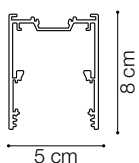

# ideal lux | Fluo Wide

NOT INCLUDED | OPTIONAL

Code 191508  
Item name FLUO PROFILE CONNECTOR

Code 191485  
Item name FLUO CORNER BLINDED WH  
Material Aluminum  
Warranty 5 years  
Net Weight 0,610 Kg  
Volume 0,0023 m<sup>3</sup>

# ideal lux | Fluo Wide

NOT INCLUDED | OPTIONAL

Code	191423
Item name	FLUO CORNER 3000K WH
Material	Aluminum
Warranty	5 years
Net Weight	0,580 Kg
Volume	0,0023 m <sup>3</sup>

Code	216423
Item name	FLUO DRIVER 1-10V 28W
Power	28 W
Output	500 mA
Measure	280 x 30 x 21 mm