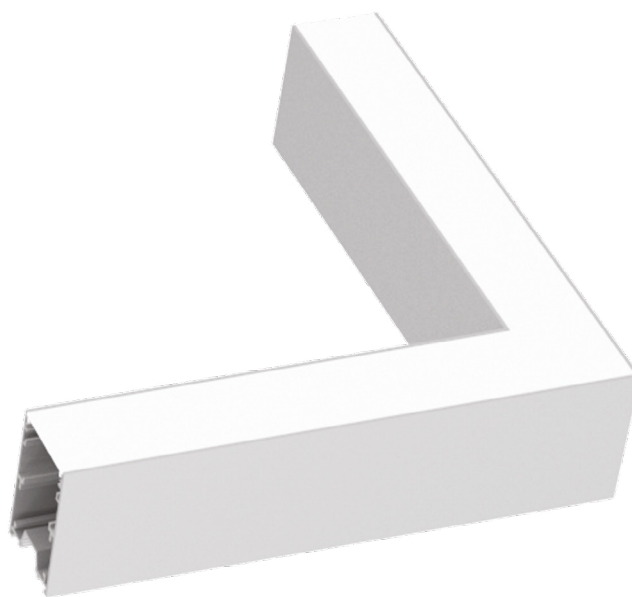

## LINEAR SYSTEM

Linear system of lamps with extruded aluminum body with a 50 mm wide and 80 mm high section, modules available in two lengths: 1200 mm and 1800 mm, which can be assembled according to the desired arrangement, possibility of assembling three different source modules: the WIDE diffusing module, the BIEMISSION module with light component for indirect lighting and the ACCENT module with UGR control lower than 19, integrated LEDs, color temperature options of 3000K or 4000K, starting binning ≤3 -Step MacAdam, minimum 80% of luminous flux remaining after 30000 h duration, IP20 protection, insulation class I.

# ideal lux | Fluo Wide

NOT INCLUDED | OPTIONAL

Code 191508  
Item name FLUO PROFILE CONNECTOR

Code 191485  
Item name FLUO CORNER BLINDED WH  
Material Aluminum  
Warranty 5 years  
Net Weight 0,610 Kg  
Volume 0,0023 m<sup>3</sup>

# ideal lux | Fluo Wide

NOT INCLUDED | OPTIONAL

Code	191423
Item name	FLUO CORNER 3000K WH
Material	Aluminum
Warranty	5 years
Net Weight	0,580 Kg
Volume	0,0023 m <sup>3</sup>

Code	216423
Item name	FLUO DRIVER 1-10V 28W
Power	28 W
Output	500 mA
Measure	280 x 30 x 21 mm