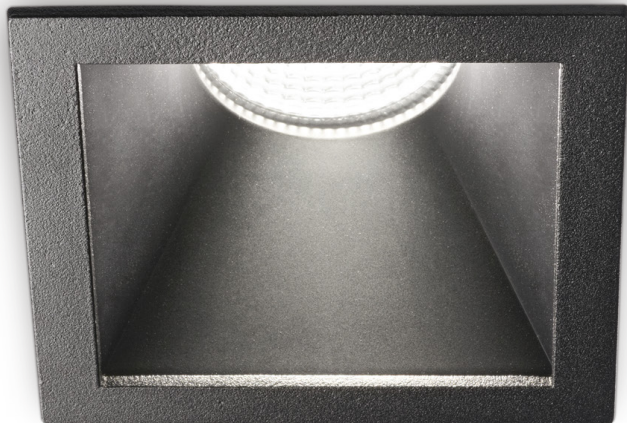

# ideal lux | Game Square

## DOWNLIGHT

Die-cast aluminum recessed spotlight with round or square seal, suitable for the installation on plasterboard ceilings. Matt chrome finish, matt white RAL 9001, matt black RAL 9011, matt gold RAL6464. Passively cooled LED; COB-Chip on Board technology for maximum efficiency; available with color temperatures 3000 K; CRI  $\geq$  80; min. 80% of luminous flux remaining after 30000 h duration. Assembling and disassembling without utensils; protection IP20; insulation class II. It can be dimmed with 1-10V and DALI.

Code	192383
Item name	GAME SQUARE BLACK BLACK
Source	LED COB CREE
Power	11W
Driver included	LIFUD
Driver available	1-10V   DALI
Lumen	850 Lm
MacAdam	SDCM 5
Beam	36°
CCT	3000K
CRI	$\geq$ 85
UGR	<19
LED Life	30.000 h
Insulation class	Class II
IP	20
Material	Aluminum
Warranty	5 years
Net Weight	0,270 Kg
Volume	0,0011 m <sup>3</sup>
Base / Hole	7,5 x 7,5 cm