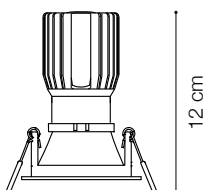

ideal lux | Game Square

DOWNLIGHT

Die-cast aluminum recessed spotlight with round or square seal, suitable for the installation on plasterboard ceilings. Matt chrome finish, matt white RAL 9001, matt black RAL 9011, matt gold RAL6464. Passively cooled LED; COB-Chip on Board technology for maximum efficiency; available with color temperatures 3000 K; CRI \geq 80; min. 80% of luminous flux remaining after 30000 h duration. Assembling and disassembling without utensils; protection IP20; insulation class II. It can be dimmed with 1-10V and DALI.

Code	192376
Item name	GAME SQUARE WHITE WHITE
Source	LED COB CREE
Power	12W
Driver included	LIFUD
Driver available	1-10V DALI
Lumen	850 Lm
MacAdam	5SDC
Beam	36°
CCT	3000K
CRI	\geq 85
UGR	<19
LED Life	30.000 h
Insulation class	Class II
IP	20
Material	Aluminum
Warranty	5 years
Net Weight	0,270 Kg
Volume	0,0011 m ³
Base / Hole	7,5 x 7,5 cm

8,4 cm

12 cm

Code	217253
Item name	GAME DRIVER 1-10V
Power	12W
Output	9/40Vdc
Current	300 mA
Measure	150 x 43 x 29 mm

Code	202396
Item name	GAME DRIVER DALI
Power	10W
Output	10/28Vdc
Current	350 mA
Measure	135 x 20 x 30 mm