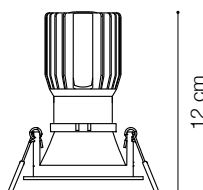

ideal lux | Game Square

DOWNLIGHT

Die-cast aluminum recessed spotlight with round or square seal, suitable for the installation on plasterboard ceilings. Matt chrome finish, matt white RAL 9001, matt black RAL 9011, matt gold RAL6464. Passively cooled LED; COB-Chip on Board technology for maximum efficiency; available with color temperatures 3000 K; CRI \geq 80; min. 80% of luminous flux remaining after 30000 h duration. Assembling and disassembling without utensils; protection IP20; insulation class II. It can be dimmed with 1-10V and DALI.

Code	192352
Item name	GAME SQUARE WHITE BLACK
Source	LED COB CREE
Power	11W
Driver included	LIFUD
Driver available	1-10V DALI
Lumen	850 Lm
MacAdam	SDCM 5
Beam	36°
CCT	3000K
CRI	\geq 85
UGR	<19
LED Life	30.000 h
Insulation class	Class II
IP	20
Material	Aluminum
Warranty	5 years
Net Weight	0,270 Kg
Volume	0,0011 m ³
Base / Hole	7,5 x 7,5 cm

8,4 cm

12 cm

Code	217253
Item name	GAME DRIVER 1-10V 12W
Power	12W
Output	200 mA
Range	100-400 mA
Measure	150 x 43 x 29 mm

Code	202396
Item name	GAME DRIVER DALI 11W
Power	11W
Output	200 mA
Range	-
Measure	135 x 20 x 30 mm