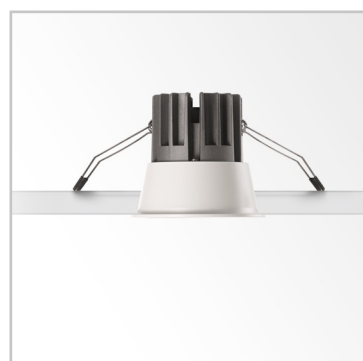

# ideal lux | Game Round

## DOWNLIGHT

Die-cast aluminum recessed spotlight with round or square seal, suitable for the installation on plasterboard ceilings. Matt chrome finish, matt white RAL 9001, matt black RAL 9011, matt gold RAL6464. Passively cooled LED; COB-Chip on Board technology for maximum efficiency; available with color temperatures 3000 K; CRI  $\geq$  80; min. 80% of luminous flux remaining after 30000 h duration. Assembling and disassembling without utensils; protection IP20; insulation class II. It can be dimmed with 1-10V and DALI.

Code	192345
Item name	GAME ROUND BLACK GOLD
Source	LED COB CREE
Power	12W
Driver included	LIFUD
Driver available	1-10V   DALI
Lumen	850 Lm
MacAdam	5SDC
Beam	36°
CCT	3000K
CRI	$\geq$ 85
UGR	<19
LED Life	30.000 h
Insulation class	Class II
IP	20
Material	Aluminum
Warranty	5 years
Net Weight	0,280 Kg
Volume	0,0011 m <sup>3</sup>
Base / Hole	$\varnothing$ 7,4 cm