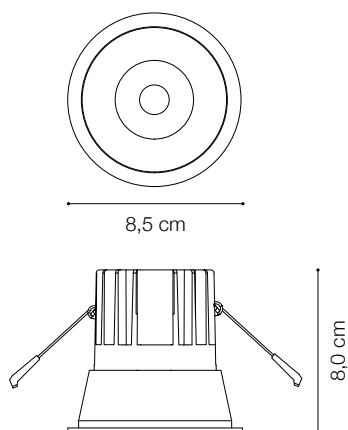

## DOWNLIGHT

Die-cast aluminum recessed spotlight with round or square seal, suitable for the installation on plasterboard ceilings. Matt chrome finish, matt white RAL 9001, matt black RAL 9011, matt gold RAL6464. Passively cooled LED; COB-Chip on Board technology for maximum efficiency; available with color temperatures 3000 K; CRI  $\geq$  80; min. 80% of luminous flux remaining after 30000 h duration. Assembling and disassembling without utensils; protection IP20; insulation class II. It can be dimmed with 1-10V and DALI.

Code	192345
Item name	GAME ROUND BLACK GOLD
Source	LED COB CREE
Power	12W
Driver included	LIFUD
Driver available	1-10V   DALI
Lumen	850 Lm
MacAdam	5SDC
Beam	36°
CCT	3000K
CRI	$\geq$ 85
UGR	<19
LED Life	30.000 h
Insulation class	Class II
IP	20
Material	Aluminum
Warranty	5 years
Net Weight	0,280 Kg
Volume	0,0011 m <sup>3</sup>
Base / Hole	$\varnothing$ 7,4 cm

Code	217253
Item name	GAME DRIVER 1-10V
Power	12W
Output	9/40Vdc
Current	300 mA
Measure	150 x 43 x 29 mm

Code	202396
Item name	GAME DRIVER DALI
Power	10W
Output	10/28Vdc
Current	350 mA
Measure	135 x 20 x 30 mm